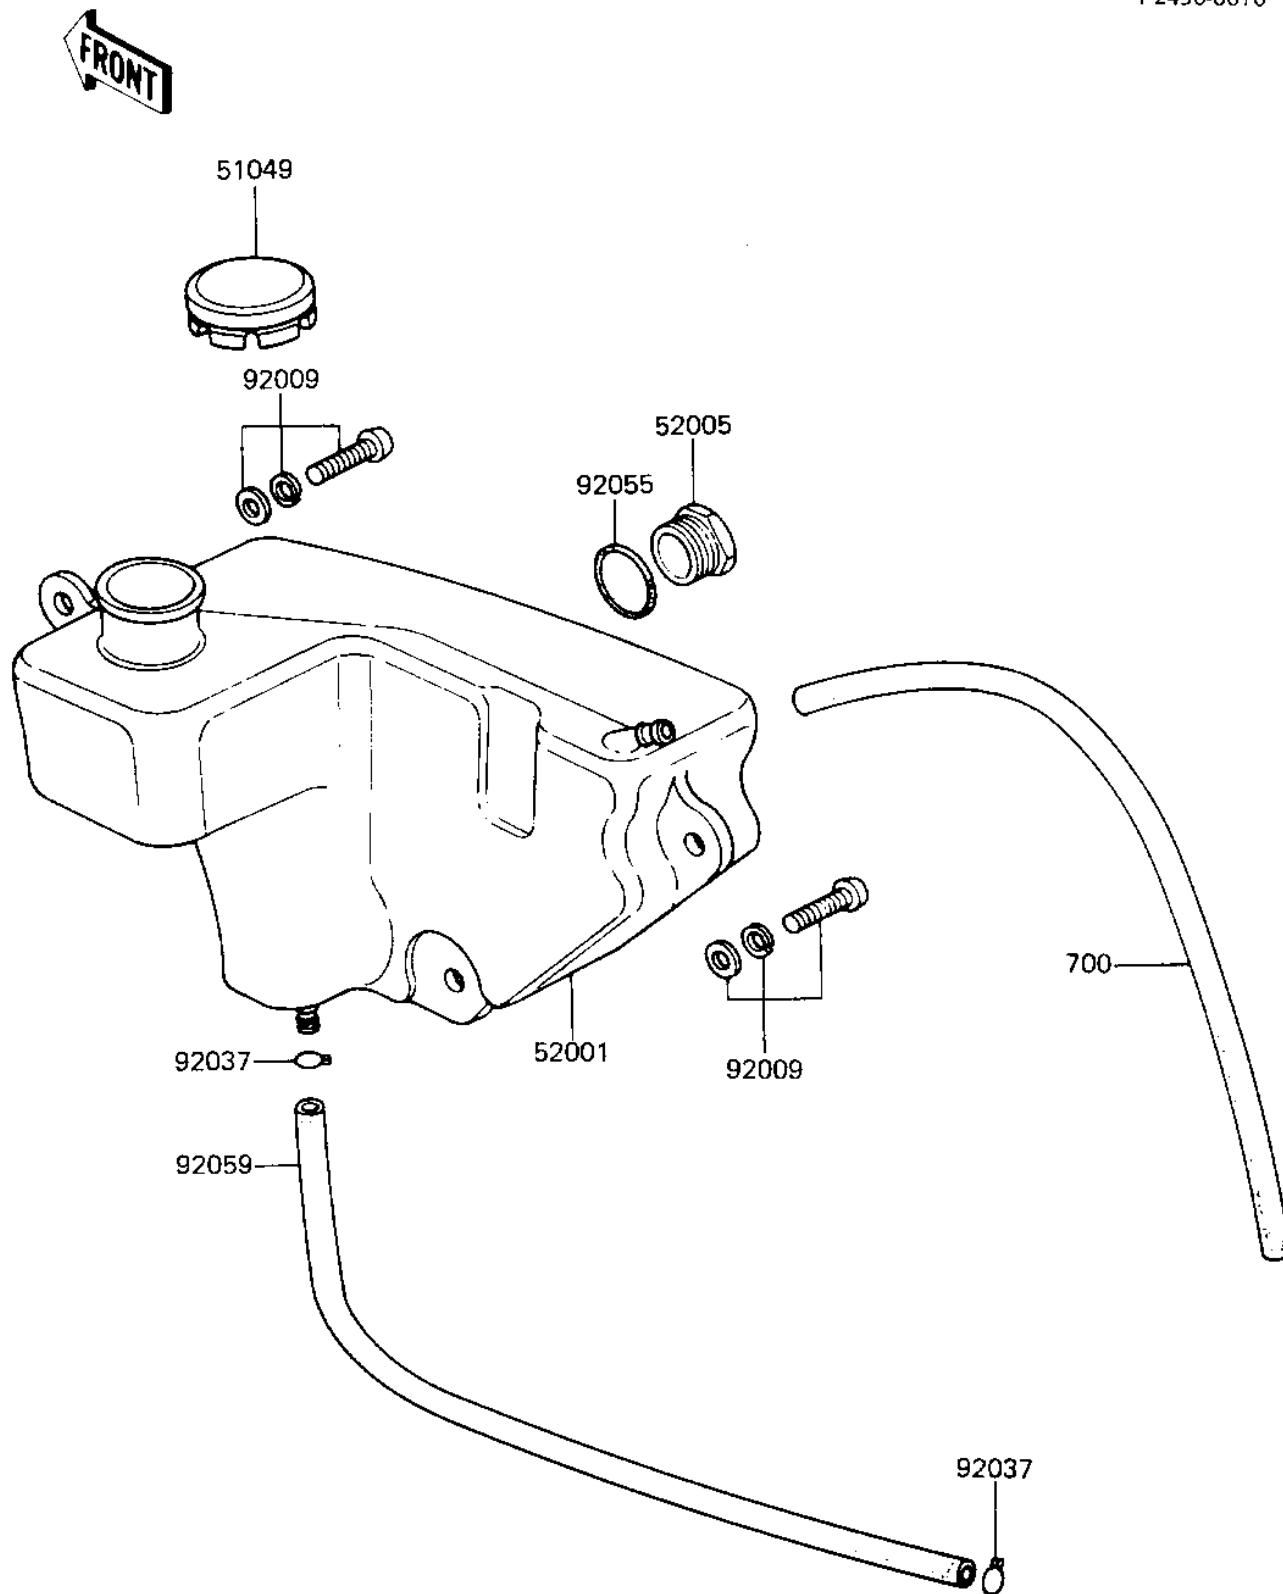

1984 KE100 PARTS DIAGRAM

OIL TANK

F2450-0010

1984 KE100 PARTS LIST

OIL TANK

ITEM NAME	PART NUMBER	QUANTITY
CAP-OIL TANK (Ref # 51049)	51049-1004	1
TANK,OIL (Ref # 52001)	52001-1003	1
GUAGE-OIL LEVEL (Ref # 52005)	52015-002	1
SCREW,-PAN-WSP-CROS,6 (Ref # 92009)	92009-1283	1
CLAMP FUEL PIPE (Ref # 92037)	92037-010	1
"O" RING,20MM (Ref # 92055)	92055-051	1
PIPE-FUEL (Ref # 92059)	92059-073	1
UNAVAILABLE IN PRICE BOOK (Ref # 700)	700005280	1