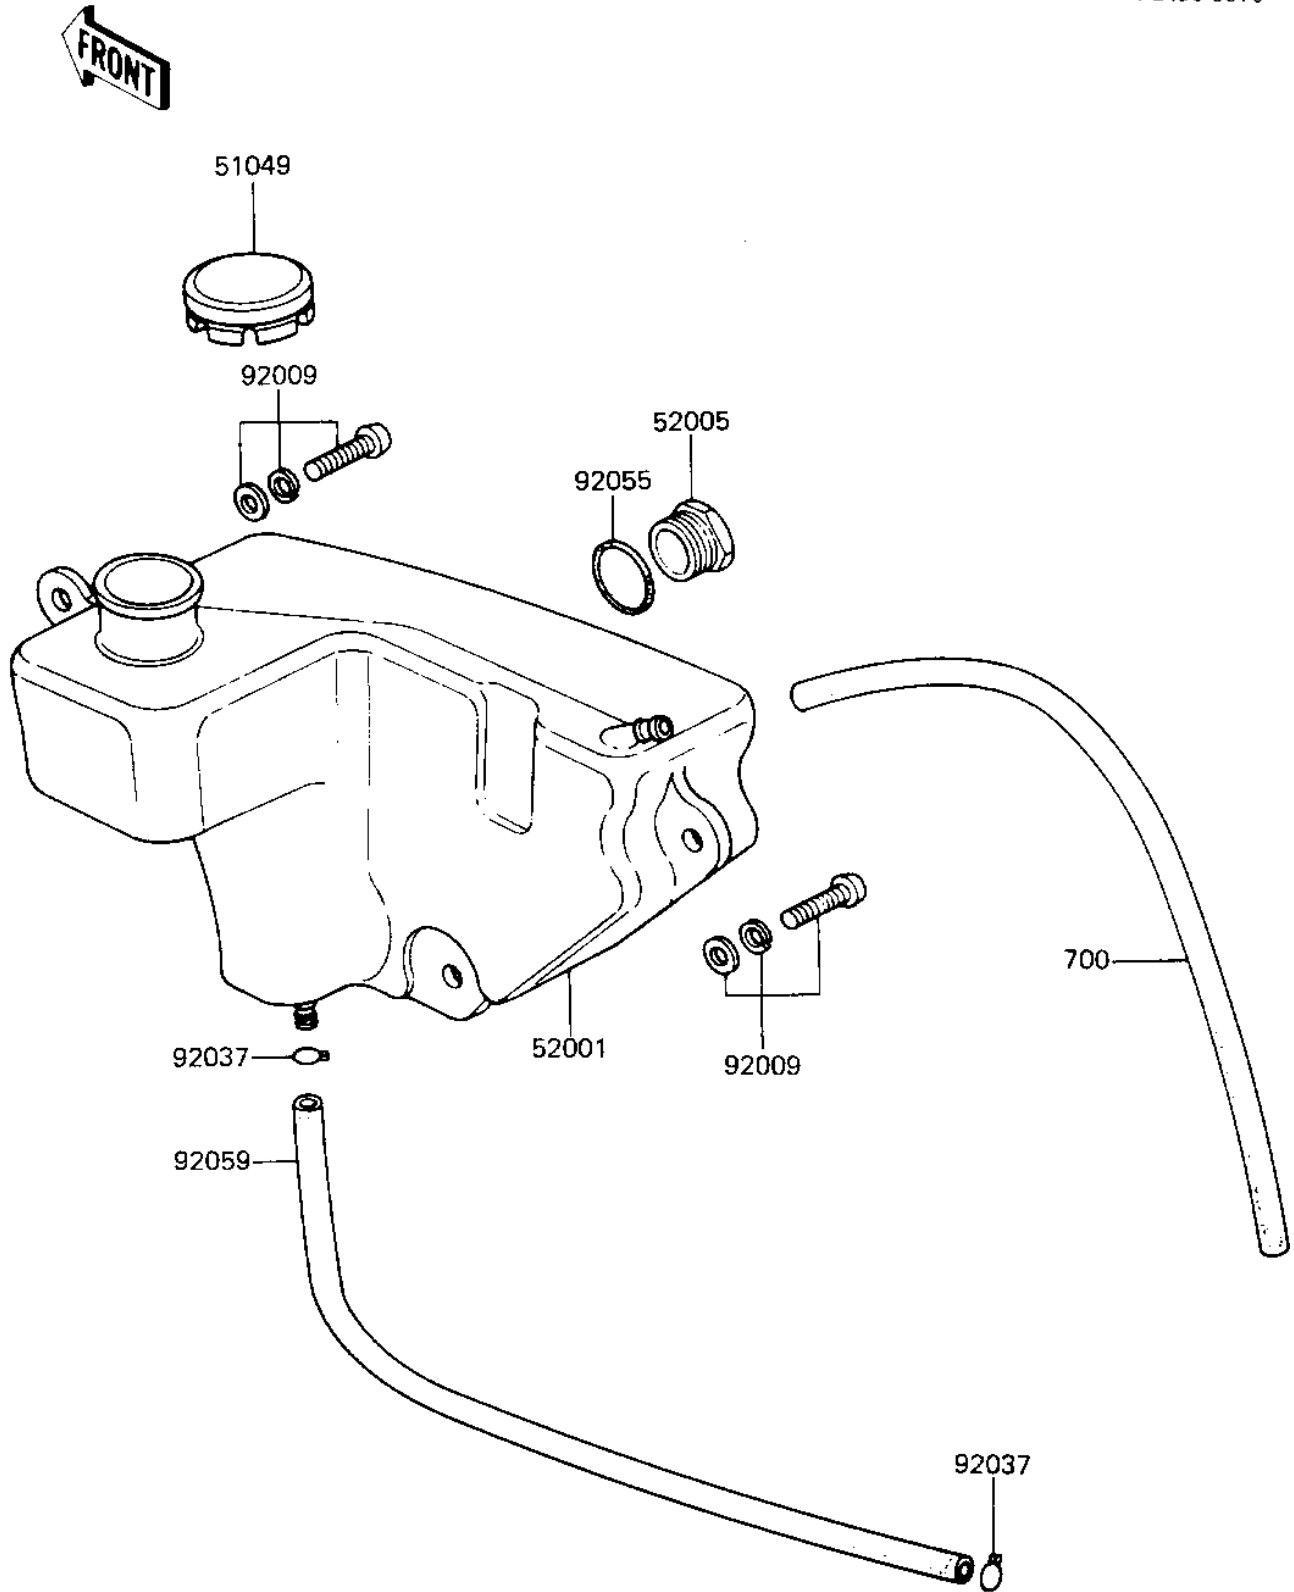

1984 KE100 PARTS DIAGRAM

OIL TANK

F2450-0010

1984 KE100 PARTS LIST

OIL TANK

ITEM NAME	PART NUMBER	QUANTITY
CAP-OIL TANK (Ref # 51049)	51049-1004	1
TANK,OIL (Ref # 52001)	52001-1003	1
GUAGE-OIL LEVEL (Ref # 52005)	52015-002	1
SCREW,-PAN-WSP-CROS,6 (Ref # 92009)	92009-1283	3
CLAMP FUEL PIPE (Ref # 92037)	92037-010	2
"O" RING,20MM (Ref # 92055)	92055-051	1
PIPE-FUEL (Ref # 92059)	92059-073	1
UNAVAILABLE IN PRICE BOOK (Ref # 700)	700005280	1