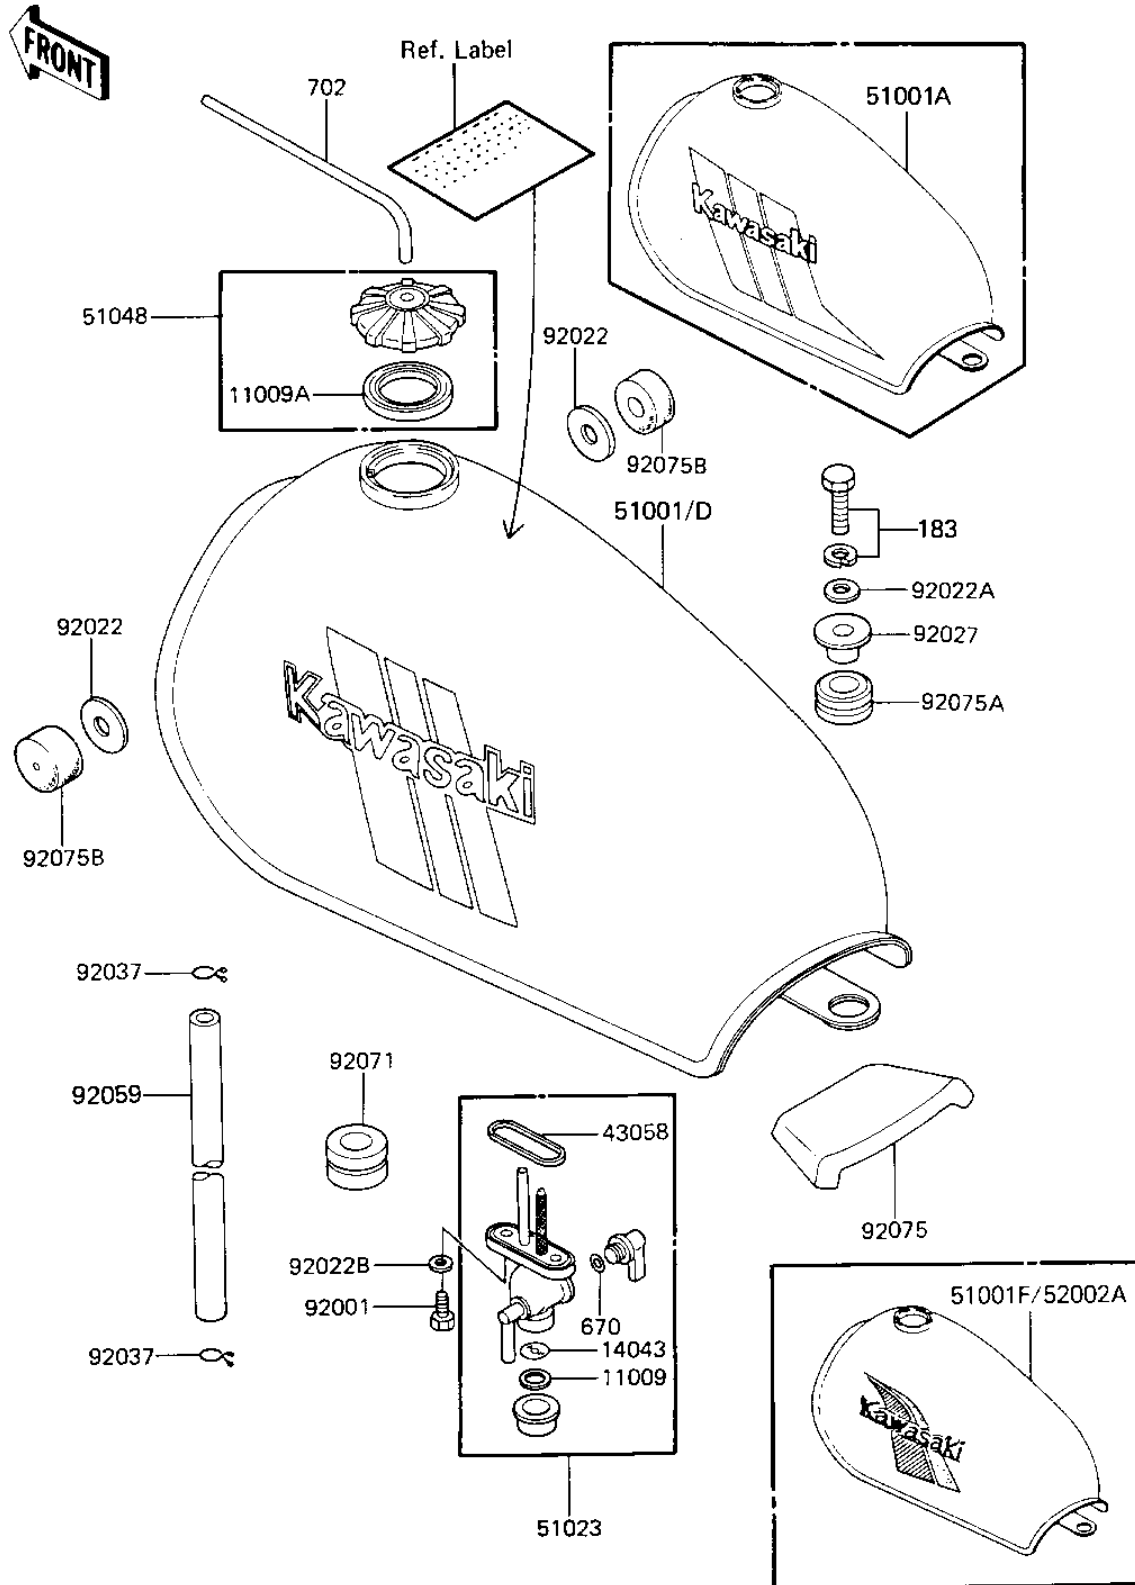

# 1985 KE100 (Canada Only) PARTS DIAGRAM

FUEL TANK

F2410-0068

# 1985 KE100 (Canada Only) PARTS LIST

## FUEL TANK

ITEM NAME	PART NUMBER	QUANTITY
GASKET,FUEL TAP CUP (Ref # 11009)	11009-1013	1
GASKET,FUEL TANK CAP (Ref # 11009A)	51059-006	1
STRINER,FUEL TAP (Ref # 14043)	14043-1002	1
"O" RING (Ref # 43058)	51039-003	1
TANK-COMP-FUEL,S.RED (Ref # 51001F)	51001-5489-H1	1
TAP ASSY,FUEL (Ref # 51023)	51023-1020	1
CAP ASSY,TANK,FUEL (Ref # 51048)	51048-1004	1
BOLT,6X20,FUEL TAP (Ref # 92001)	92001-1091	2
WASHER-PL-10.5X26X2.3 (Ref # 92022)	92022-044	2
92022-101 (Canada) (Ref # 92022A)	92022-092	1
WASHER-PLAIN (Ref # 92022B)	92022-183	2
COLLAR,FR SIG LIGHT (Ref # 92027)	92027-223	1
CLAMP FUEL PIPE (Ref # 92037)	92037-010	2
GROMMET PIPE (Ref # 92059)	92071-038	1
GROMMET PIPE (Ref # 92071)	92071-038	1
DAMPER RUBBER-FL TANK (Ref # 92075)	92075-106	1
DAMPER RUBBER,MUFFLER (Ref # 92075A)	92075-1086	1
DAMPER RUBBER,FL TANK (Ref # 92075B)	92075-125	2
BOLT-UPSET-WS-SMALL (Ref # 183)	183B0835	1
"O" RING, 10MM (Ref # 670)	670B2010	1
TUBE,5X1430 (Ref # 702)	702A051430	1