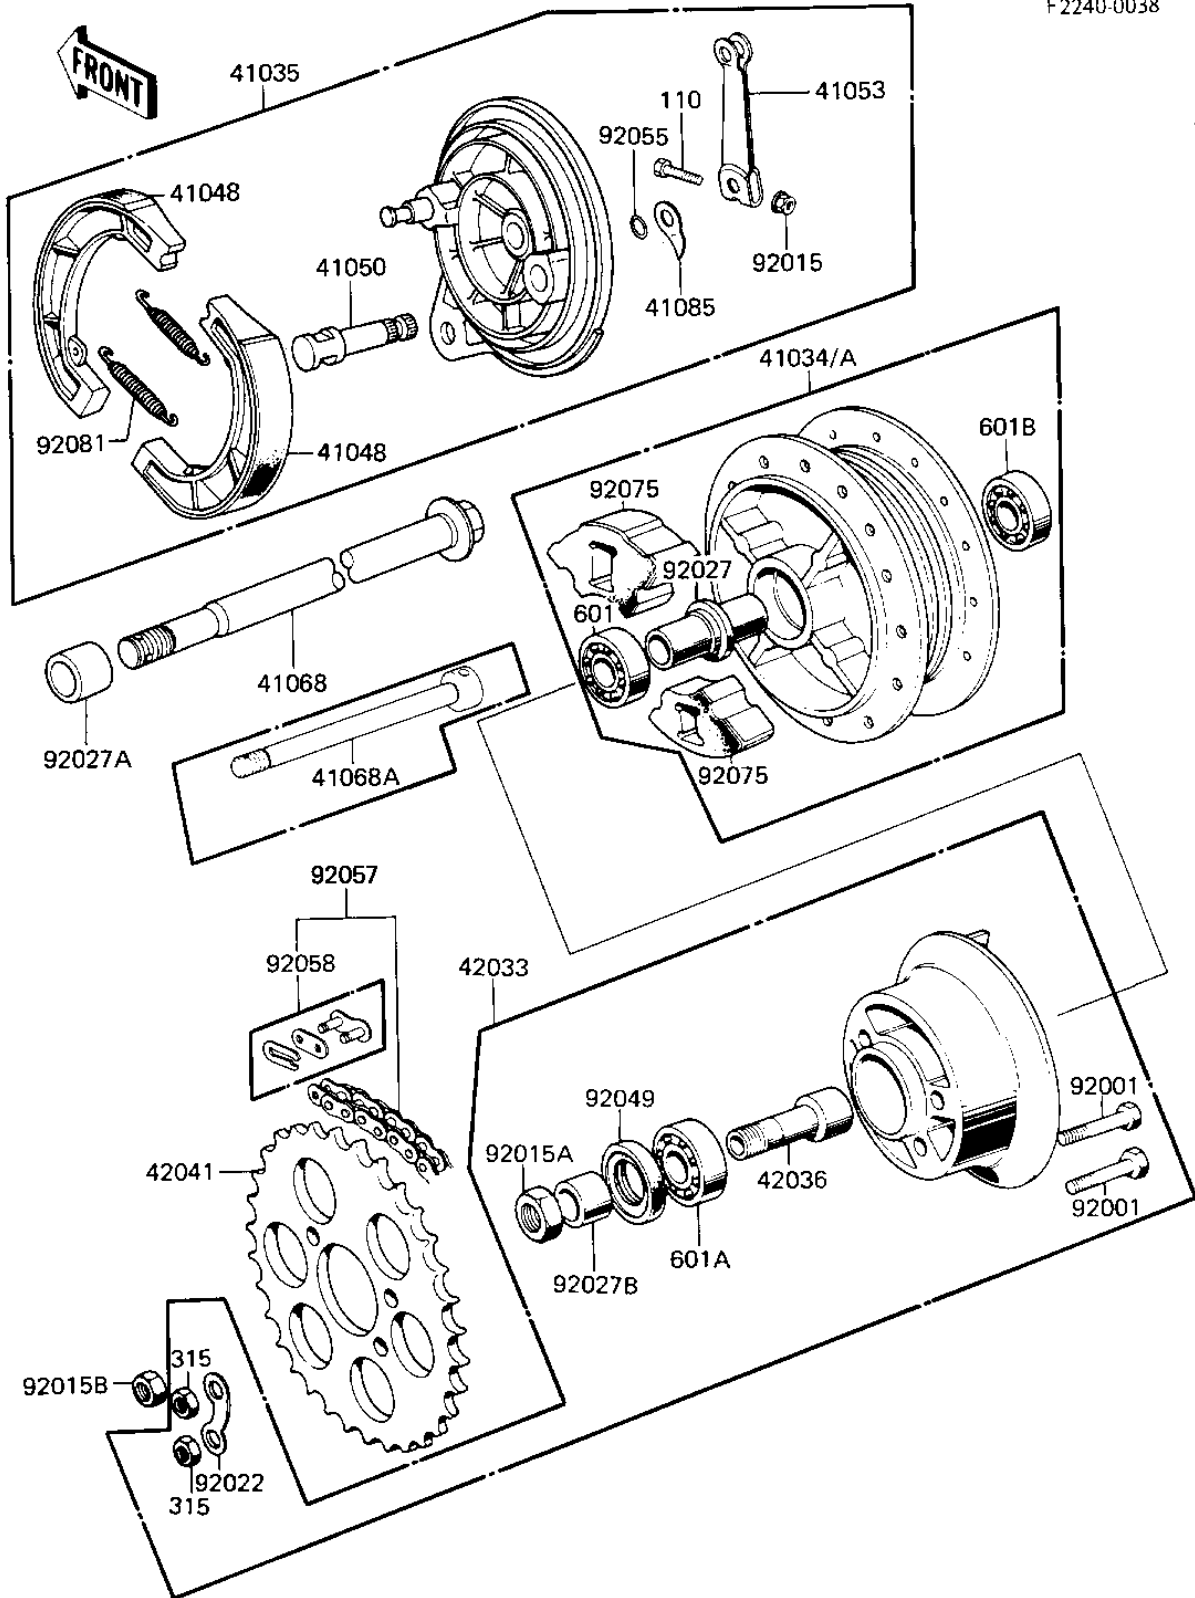

1985 KE100 (Canada Only) PARTS DIAGRAM

REAR HUB/BRAKE/CHAIN

F2240-0038

1985 KE100 (Canada Only) PARTS LIST

REAR HUB/BRAKE/CHAIN

ITEM NAME	PART NUMBER	QUANTITY
DRUM-ASSY,RR BRK (Ref # 41034)	41034-1048	1
PANEL-ASSY-BRAKE,RR (Ref # 41035)	41035-1292	1
SHOE-BRAKE (Ref # 41048)	41048-1085	2
CAM SHAFT,REAR BRAKE (Ref # 41050)	42026-018	1
LEVER-REAR BRAKE CAM (Ref # 41053)	42029-020	1
AXLE (Ref # 41068A)	41068-1229	1
INDICATOR,BKSHOE (Ref # 41085)	41085-003	1
COUPLING-ASSY (Ref # 42033)	42033-1042	1
SLEEVE-RR HUB COUPLNG (Ref # 42036)	42036-013	1
SPROCKET-HUB,40T (Ref # 42041)	42041-1095	1
BOLT REAR SPROCKET (Ref # 92001)	92001-082	4
NUT,6MM (Ref # 92015)	41072-007	1
NUT,16MM (Ref # 92015A)	42045-004	1
NUT 10MM (Ref # 92015B)	42045-005	1
WASHER LOCK (Ref # 92022)	92088-011	2
SPACER-RR HUB BEARING (Ref # 92027)	42010-005	1
COLLAR REAR HUB R.H (Ref # 92027A)	42032-006	1
BUSH,COUPLNG OIL SEAL (Ref # 92027B)	42037-003	1
OIL SEAL-COUPLING (Ref # 92049)	92052-003	1
"0" RING,11MM (Ref # 92055)	92055-004	1
CHAIN,DRIVE,EK428-G (Ref # 92057)	92057-1099	1
JOINT-CHAIN (Ref # 92058)	92058-1014	1
DAMPER REAR HUB SHOCK (Ref # 92057)	42014-016	4
SPRING,BRAKE SHOE (Ref # 92081)	92081-1766	2
BOLT-UPSET (Ref # 110)	112G0630	1
NUT 10MM (Ref # 315)	315B1000	4
BEARING BALL #6201 (Ref # 601)	601B6201	1
BEARING BALL #6203 (Ref # 601A)	601B6203	1
BEARING BALL #6301Z (Ref # 601B)	601B6301Z	1