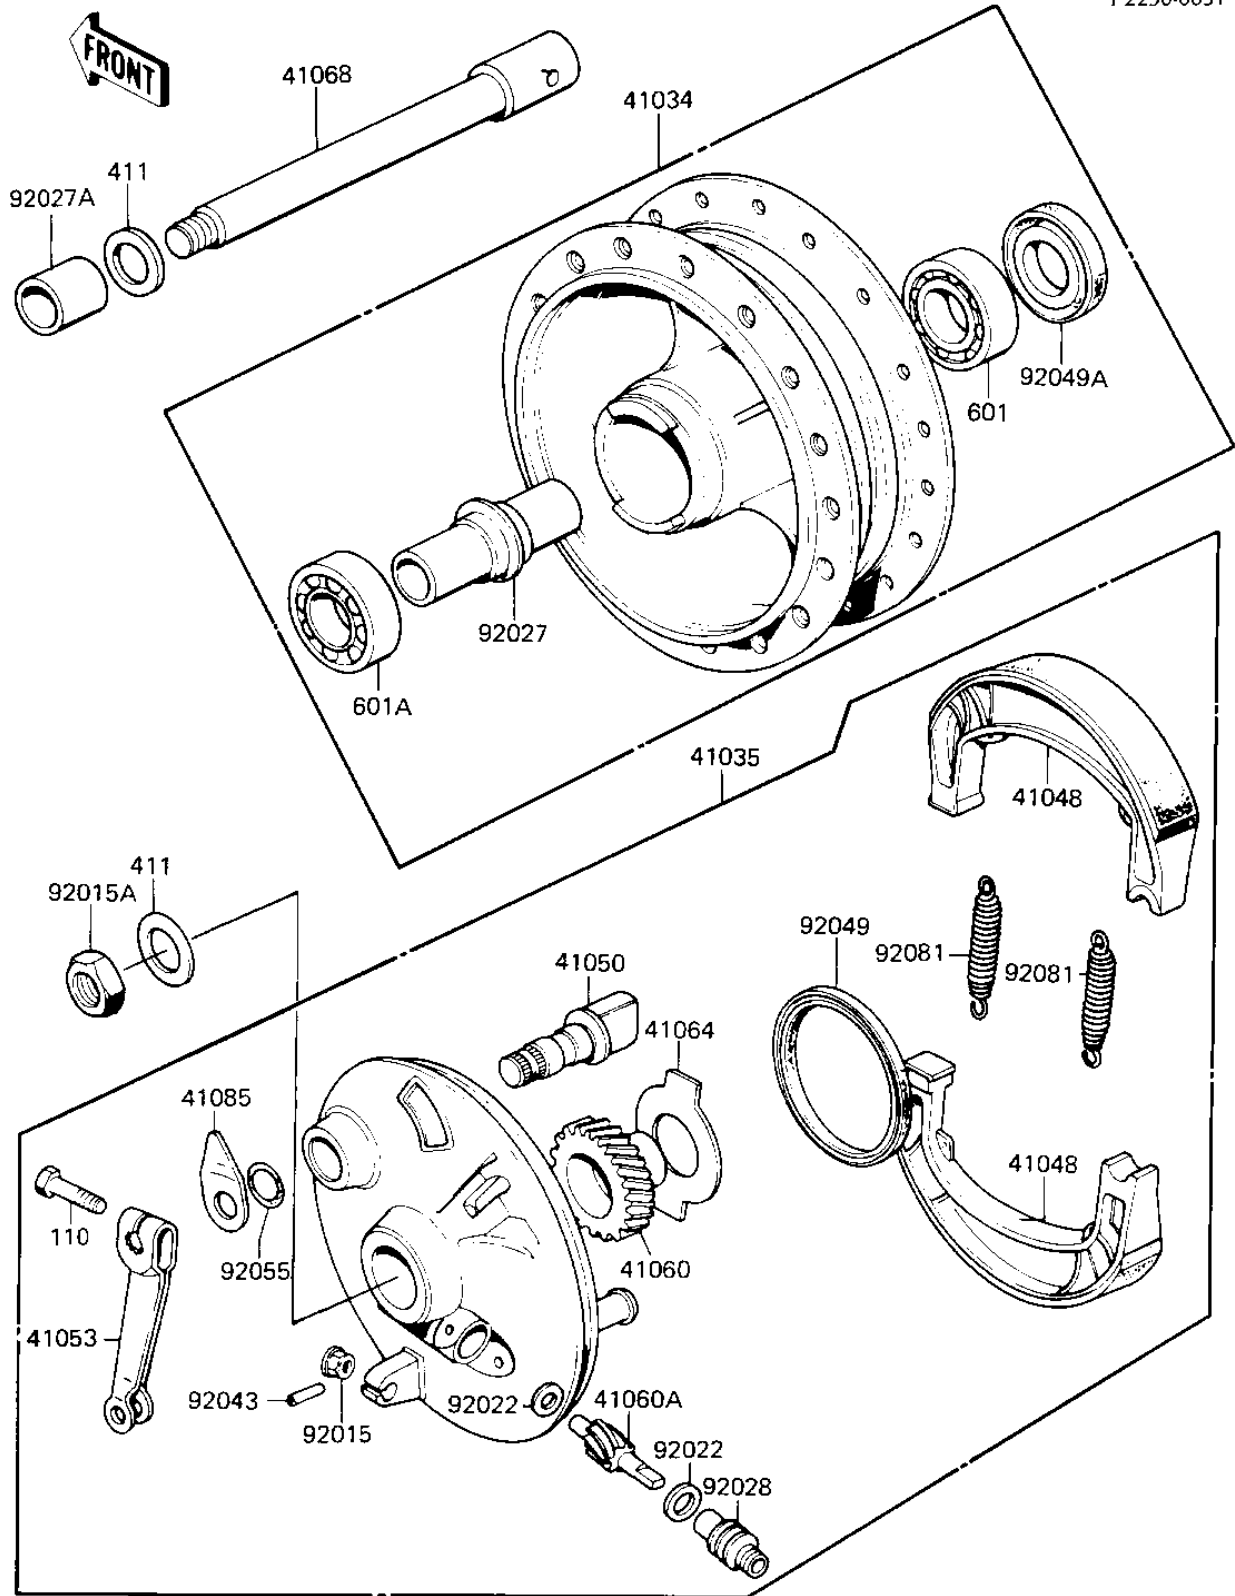

# 1985 KE100 (Canada Only) PARTS DIAGRAM

FRONT HUB/BRAKE

F2230-0031

# 1985 KE100 (Canada Only) PARTS LIST

## FRONT HUB/BRAKE

ITEM NAME	PART NUMBER	QUANTITY
DRUM-ASSY,FR BRK (Ref # 41034)	41034-1047	1
PANEL-ASSY-BRAKE,FR (Ref # 41035)	41035-1291	1
SHOE-BRAKE (Ref # 41048)	41048-1085	2
CAM SHAFT-FRONT BRAKE (Ref # 41050)	41050-018	1
LEVER FRONT BRAKE CAM (Ref # 41053)	41053-005	1
GEAR,SPEEDOMETER (Ref # 41060)	41059-022	1
PINION SPEEDOMETER (Ref # 41060A)	41060-004	1
RECEIVER,SPEED GEAR (Ref # 41064)	41064-010	1
AXLE-FRONT (Ref # 41068)	41068-039	1
INDICATOR,BK SHOE (Ref # 41085)	41085-008	1
NUT,6MM (Ref # 92015)	41072-007	1
NUT 10MM (Ref # 92015A)	42045-005	1
WASHER THRST SPD PINI (Ref # 92022)	41063-001	2
SPACER FRONT HUB (Ref # 92027)	41039-002	1
COLLAR,FRONT AXLE (Ref # 92027A)	41069-026	1
BUSH,SPEEDMETER CABLE (Ref # 92028)	41062-005	1
PIN,SPRING (Ref # 92043)	41082-001	1
OIL SEAL BRAKE PANEL (Ref # 92049)	92050-002	1
OIL SEAL,TC17317 (Ref # 92049A)	92050-063	1
"0" RING,11MM (Ref # 92055)	92055-004	1
SPRING,BRAKE SHOE (Ref # 92081)	92081-1766	2
BOLT-UPSET (Ref # 110)	112G0630	1
WASHER PLAIN 10MM (Ref # 411)	411B1000	2
BEARING BALL #6200 (Ref # 601)	601B6200	1
BEARING BALL #6300Z (Ref # 601A)	601B6300Z	1