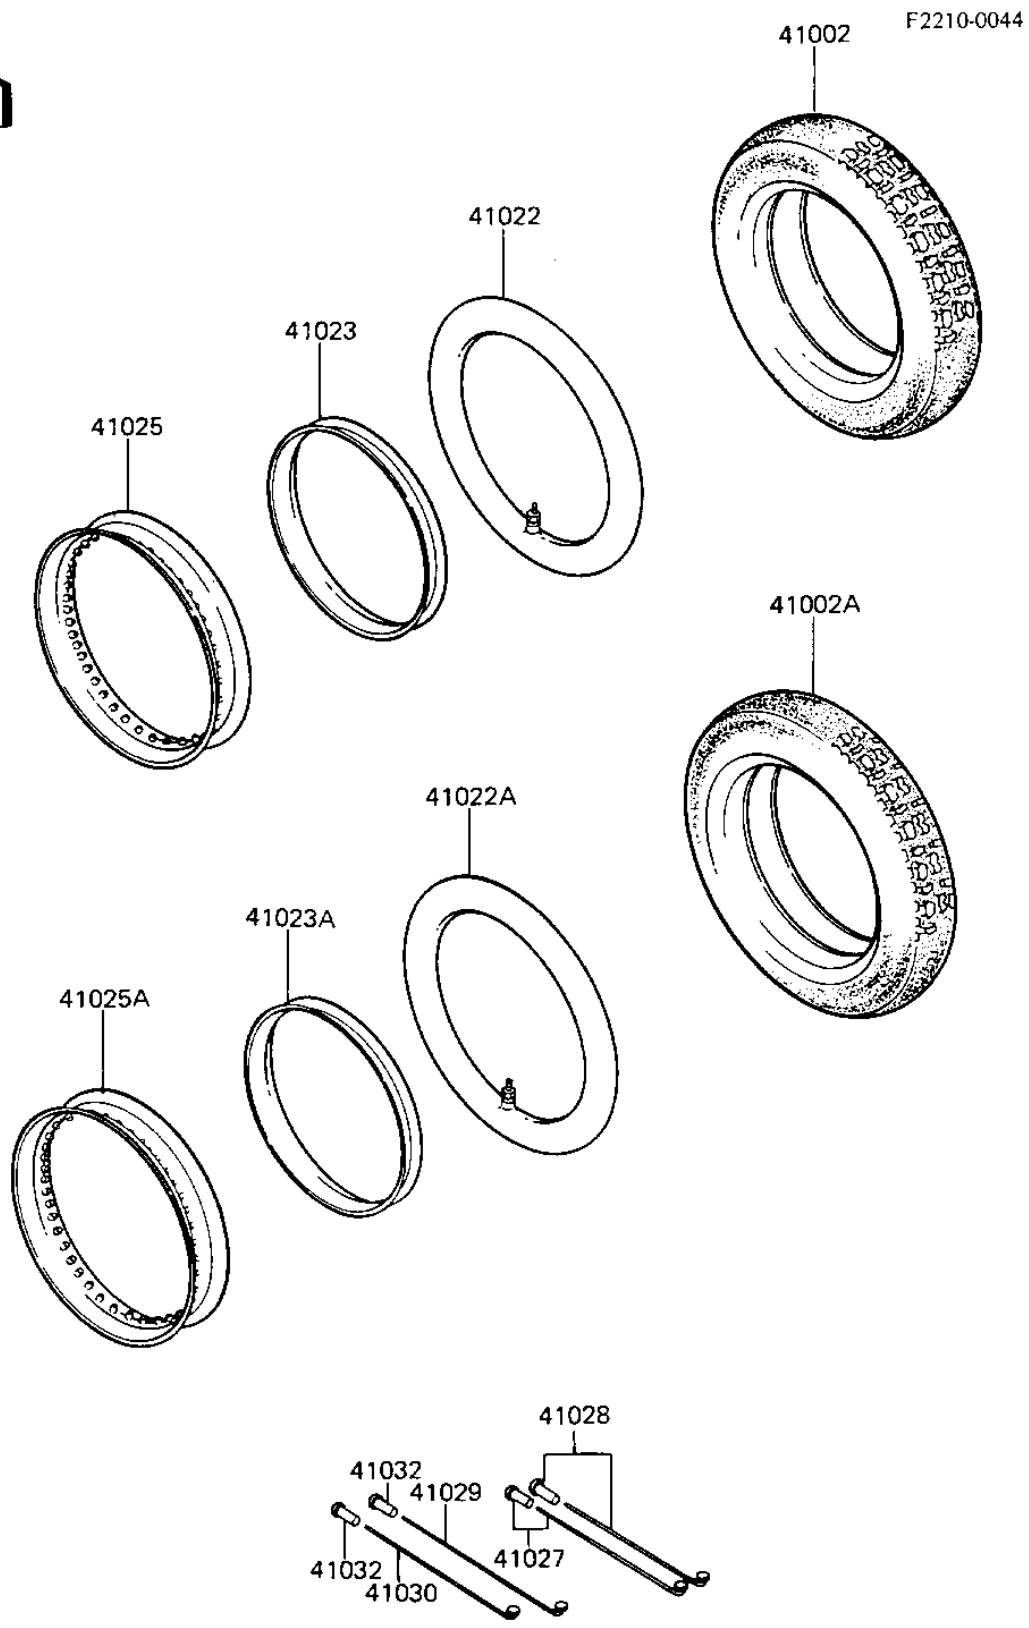

# 1985 KE100 (Canada Only) PARTS DIAGRAM

WHEELS/TIRES

# 1985 KE100 (Canada Only) PARTS LIST

## WHEELS/TIRES

ITEM NAME	PART NUMBER	QUANTITY
TIRE 275-19 Y962 F (Ref # 41002)	41002-1219	1
TIRE 300-17 Y962 R (Ref # 41002A)	41002-1220	1
TUBE 250/275-19 (Ref # 41022)	41022-038	1
TUBE-TIRE,2.75/3.00-1 (Ref # 41022A)	41022-1036	1
BAND RIM (Ref # 41023)	41023-015	1
BAND,RIM (Ref # 41023A)	41023-1002	1
RIM 1.40AX19 (Ref # 41025)	41025-062	1
RIM,1.60X17 (Ref # 41025A)	41025-1048	1
SPOKE-ASY,FR INNER (Ref # 41027)	41027-055	18
SPOKE-ASY,FR OUTER (Ref # 41028)	41028-055	18
SPOKE-INNER,RR,158MMX (Ref # 41029)	41029-1051	18
SPOKE-OUTER,RR,158.5M (Ref # 41030)	41030-1046	18
NIPPLE-SPOKE (Ref # 41032)	41032-1055	36