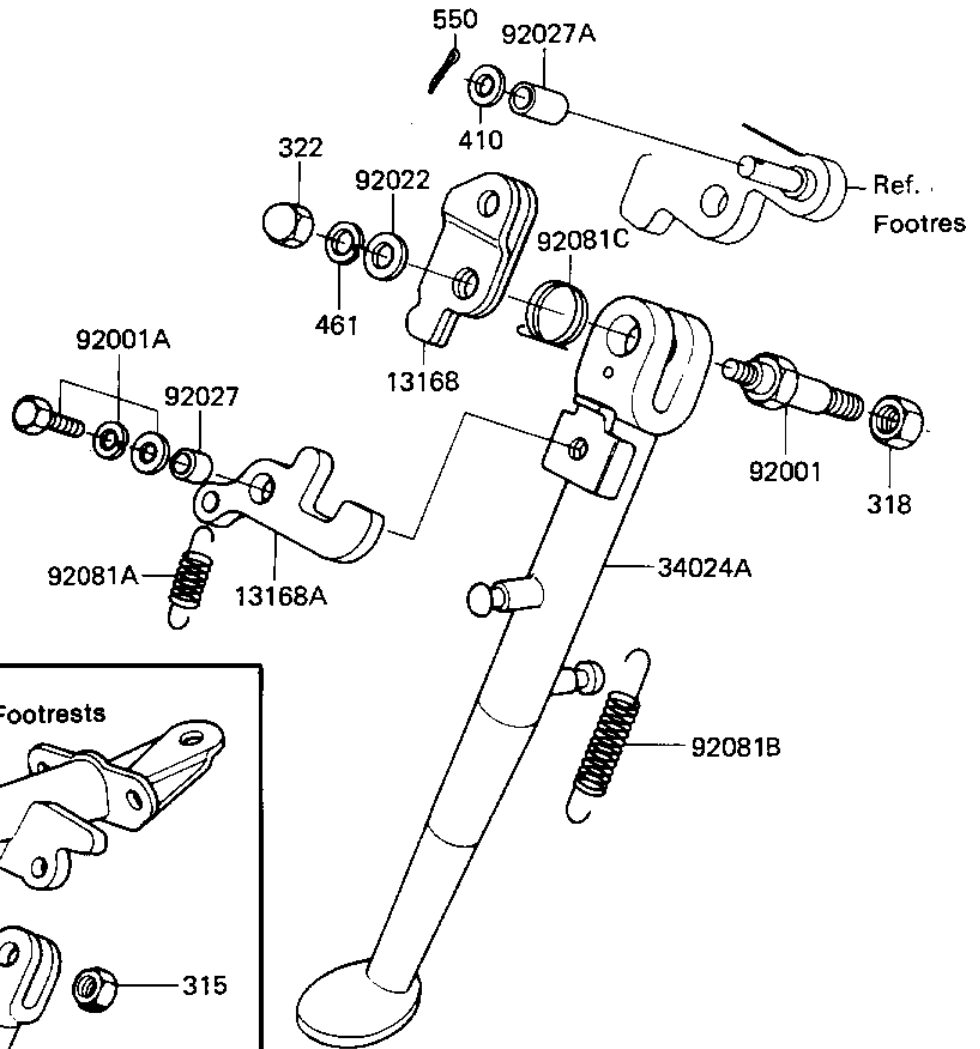

1985 KE100 (Canada Only) PARTS DIAGRAM

STAND

F2190-0156

1985 KE100 (Canada Only) PARTS LIST

STAND

ITEM NAME	PART NUMBER	QUANTITY
LEVER,SIDE STAND (Ref # 13168)	13168-1035	1
LEVER,SIDE STAND (Ref # 13168A)	13168-1068	1
STAND-SIDE (Ref # 34024A)	34024-1052	1
BOLT,SIDE STAND (Ref # 92001)	92001-1147	1
BOLT,6X12,BLACK (Ref # 92001A)	92001-1956	1
WASHER,6.5X16X2 (Ref # 92022)	92022-1342	1
COLLAR,6.3X10X4.8 (Ref # 92027)	92027-1066	1
COLLAR,6.1X10X12 (Ref # 92027A)	92027-1143	1
SPRING,SIDE STAND (Ref # 92081A)	92081-1483	1
SPRING,STAND (Ref # 92081B)	92081-1052	1
SPRING,SIDE STAND (Ref # 92081C)	92081-1107	1
NUT,8MM (Ref # 318)	318N0800	1
NUT-CAP,6MM,BLACK (Ref # 322)	322C0600	1
WASHER PLAIN (Ref # 410)	410F0600	1
WASHER-SPRING,6MM,BLA (Ref # 461)	461K0600	1
PIN-COTTER,1.6X15 (Ref # 550)	550D1615	1