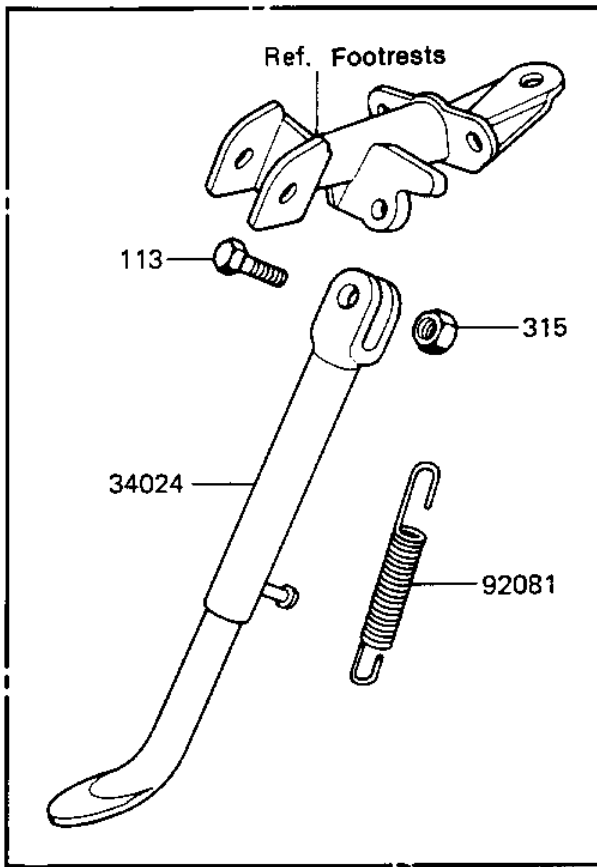

1985 KE100 (Canada Only) PARTS DIAGRAM

STAND

F2190-0156

1985 KE100 (Canada Only) PARTS LIST

STAND

ITEM NAME	PART NUMBER	QUANTITY
LEVER,SIDE STAND (Ref # 13168)	13168-1035	1
LEVER,SIDE STAND (Ref # 13168A)	13168-1068	1
STAND-SIDE (Ref # 34024A)	34024-1052	1
BOLT,SIDE STAND (Ref # 92001)	92001-1147	1
BOLT,6X12,BLACK (Ref # 92001A)	92001-1956	1
WASHER,6.5X16X2 (Ref # 92022)	92022-1342	1
COLLAR,6.3X10X4.8 (Ref # 92027)	92027-1066	1
COLLAR,6.1X10X12 (Ref # 92027A)	92027-1143	1
SPRING,SIDE STAND (Ref # 92081A)	92081-1483	1
SPRING,STAND (Ref # 92081B)	92081-1052	1
SPRING,SIDE STAND (Ref # 92081C)	92081-1107	1
NUT,8MM (Ref # 318)	318N0800	1
NUT-CAP,6MM,BLACK (Ref # 322)	322C0600	1
WASHER PLAIN (Ref # 410)	410F0600	1
WASHER-SPRING,6MM,BLA (Ref # 461)	461K0600	1
PIN-COTTER,1.6X15 (Ref # 550)	550D1615	1