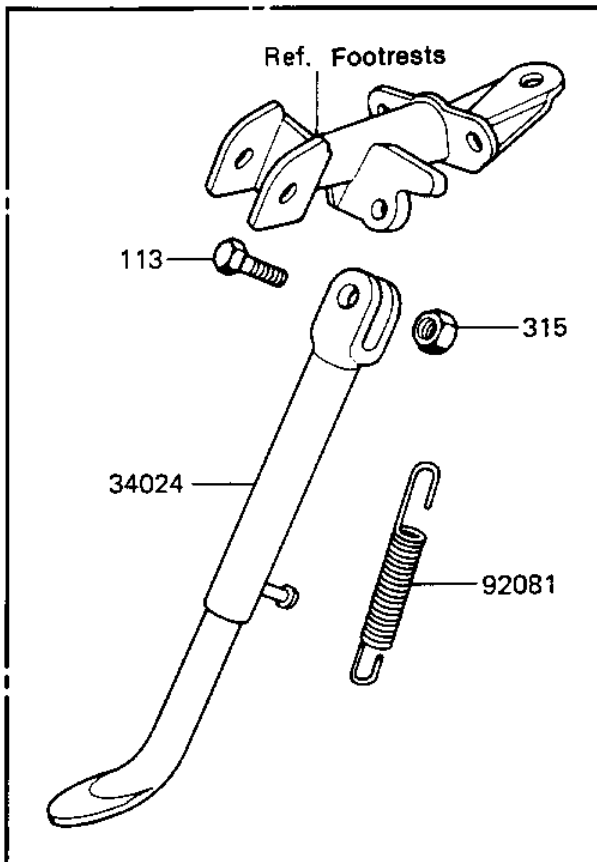

1985 KE100 (Canada Only) PARTS DIAGRAM

STAND

F2190-0156

1985 KE100 (Canada Only) PARTS LIST

STAND

ITEM NAME	PART NUMBER	QUANTITY
LEVER,SIDE STAND (Ref # 13168)	13168-1035	1
LEVER,SIDE STAND (Ref # 13168A)	13168-1068	1
STAND-SIDE (Ref # 34024A)	34024-1052	1
BOLT,SIDE STAND (Ref # 92001)	92001-1147	1
BOLT,6X12,BLACK (Ref # 92001A)	92001-1956	1
WASHER,6.5X16X2 (Ref # 92022)	92022-1342	1
COLLAR,6.3X10X4.8 (Ref # 92027)	92027-1066	1
COLLAR,6.1X10X12 (Ref # 92027A)	92027-1143	1
SPRING,SIDE STAND (Ref # 92081A)	92081-1483	1
SPRING,STAND (Ref # 92081B)	92081-1052	1
SPRING,SIDE STAND (Ref # 92081C)	92081-1107	1
NUT,8MM (Ref # 318)	318N0800	1
NUT-CAP,6MM,BLACK (Ref # 322)	322C0600	1
WASHER PLAIN (Ref # 410)	410F0600	1
WASHER-SPRING,6MM,BLA (Ref # 461)	461K0600	1
PIN-COTTER,1.6X15 (Ref # 550)	550D1615	1