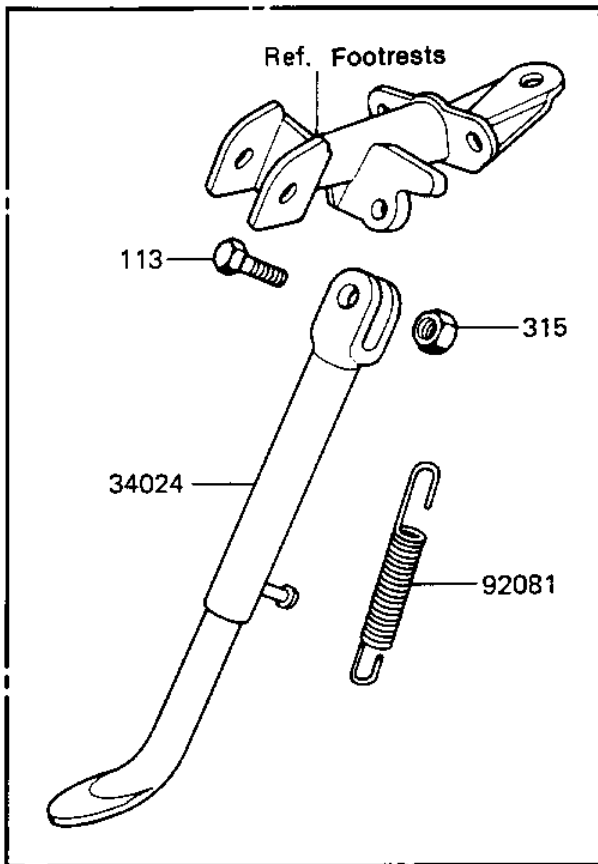

1985 KE100 (Canada Only) PARTS DIAGRAM

STAND

F2190-0156

1985 KE100 (Canada Only) PARTS LIST

STAND

ITEM NAME	PART NUMBER	QUANTITY
LEVER,SIDE STAND (Ref # 13168)	13168-1035	1
LEVER,SIDE STAND (Ref # 13168A)	13168-1068	1
STAND-SIDE (Ref # 34024A)	34024-1052	1
BOLT,SIDE STAND (Ref # 92001)	92001-1147	1
BOLT,6X12,BLACK (Ref # 92001A)	92001-1956	1
WASHER,6.5X16X2 (Ref # 92022)	92022-1342	1
COLLAR,6.3X10X4.8 (Ref # 92027)	92027-1066	1
COLLAR,6.1X10X12 (Ref # 92027A)	92027-1143	1
SPRING,SIDE STAND (Ref # 92081A)	92081-1483	1
SPRING,STAND (Ref # 92081B)	92081-1052	1
SPRING,SIDE STAND (Ref # 92081C)	92081-1107	1
NUT,8MM (Ref # 318)	318N0800	1
NUT-CAP,6MM,BLACK (Ref # 322)	322C0600	1
WASHER PLAIN (Ref # 410)	410F0600	1
WASHER-SPRING,6MM,BLA (Ref # 461)	461K0600	1
PIN-COTTER,1.6X15 (Ref # 550)	550D1615	1