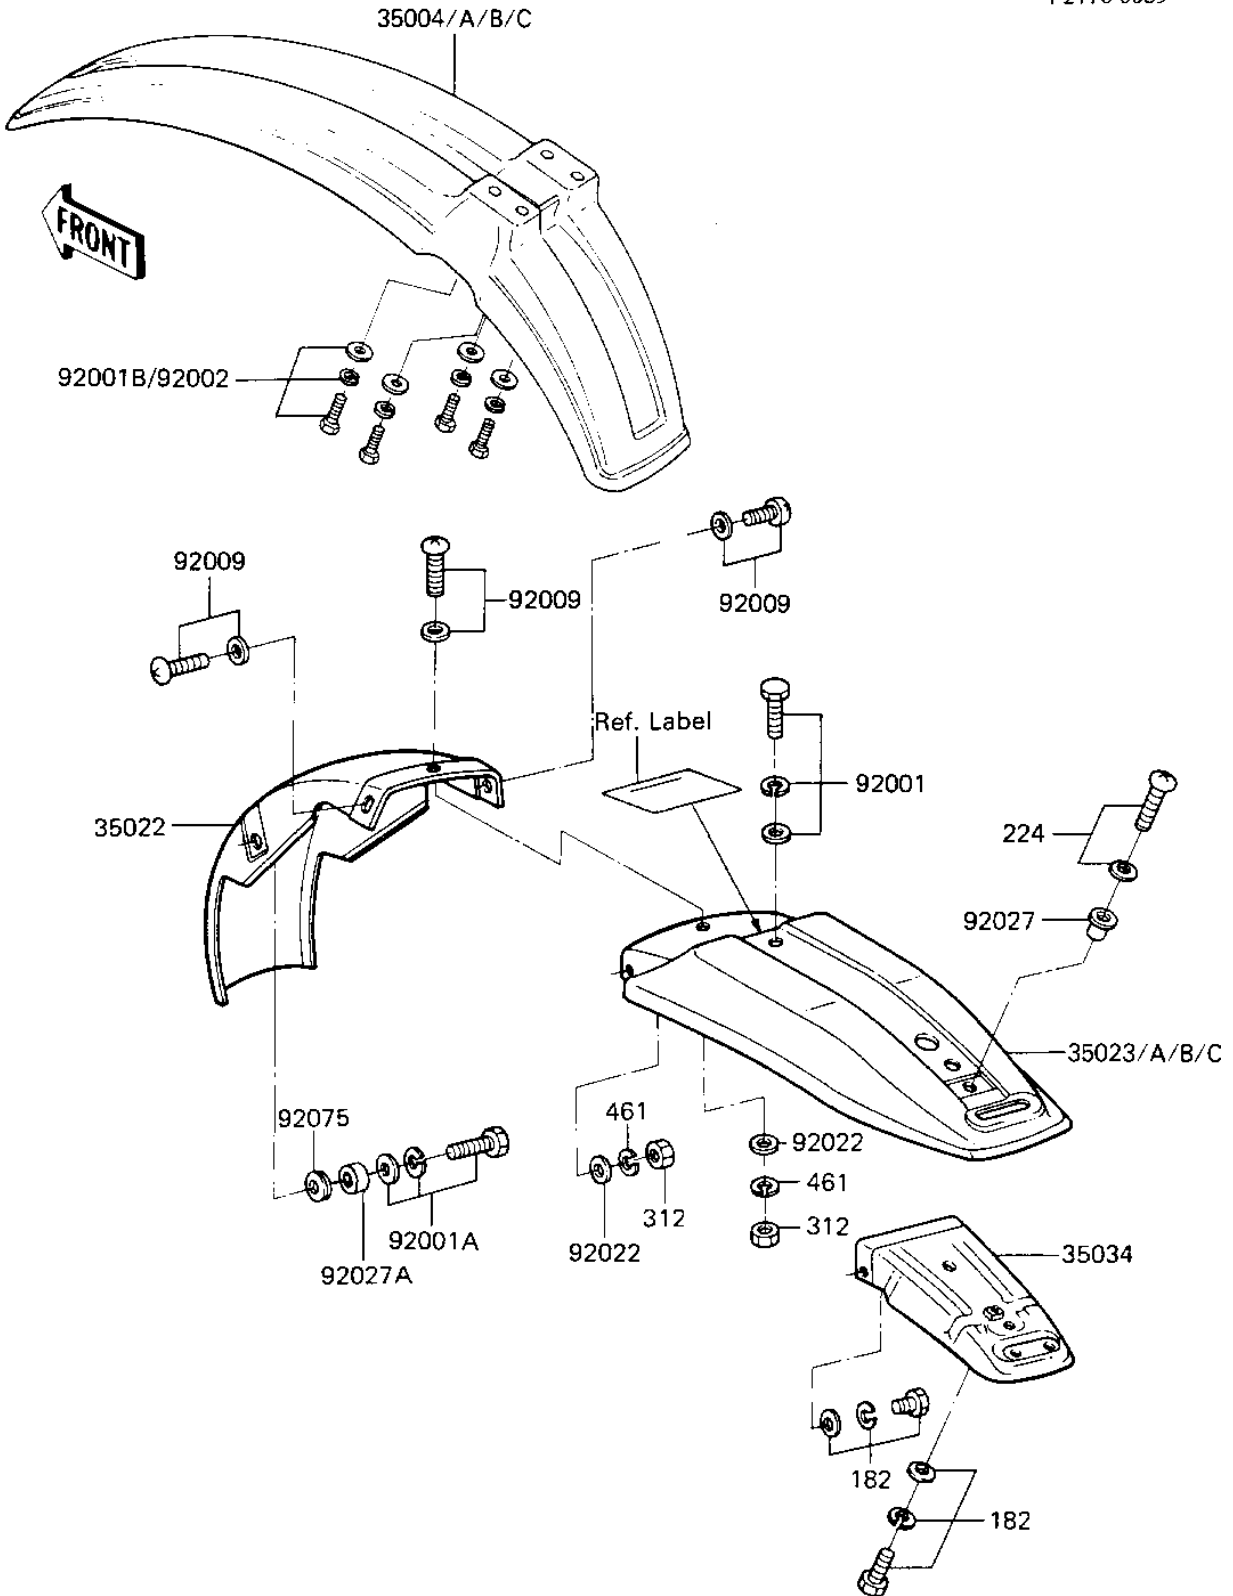

1985 KE100 (Canada Only) PARTS DIAGRAM

FENDERS

F2170-0089

1985 KE100 (Canada Only) PARTS LIST

FENDERS

ITEM NAME	PART NUMBER	QUANTITY
FENDER-FRONT,S.RED (Ref # 35004)	35004-1072-6B	1
FENDER-RR (Ref # 35022)	35022-064	1
FENDER-REAR,S.RED (Ref # 35023)	35023-1039-6B	1
REINFORCE (Ref # 35034)	35034-1075	1
BOLT,6X12 (Ref # 92001)	92001-1761	1
BOLT,W/SP,6X16 (Ref # 92001A)	92001-1763	2
BOLT,6X16 (Ref # 92002)	92002-1075	4
SCREW,6X14 (Ref # 92009)	92009-1281	3
WASHER 6.5X20X1.6T (Ref # 92022)	92022-125	3
COLLAR,REAR FENDER (Ref # 92027)	92027-1018	1
COLLAR (Ref # 92027A)	92027-103	2
DAMPER RUBBER (Ref # 92075)	92075-105	2
BOLT-UPSET-WSP (Ref # 182)	182B0612	3
SCREW,6X14 (Ref # 224)	92009-1333	1
NUT 6MM (Ref # 312)	312B0600	3
WASHER SPRING 6MM (Ref # 461)	461F0600	3