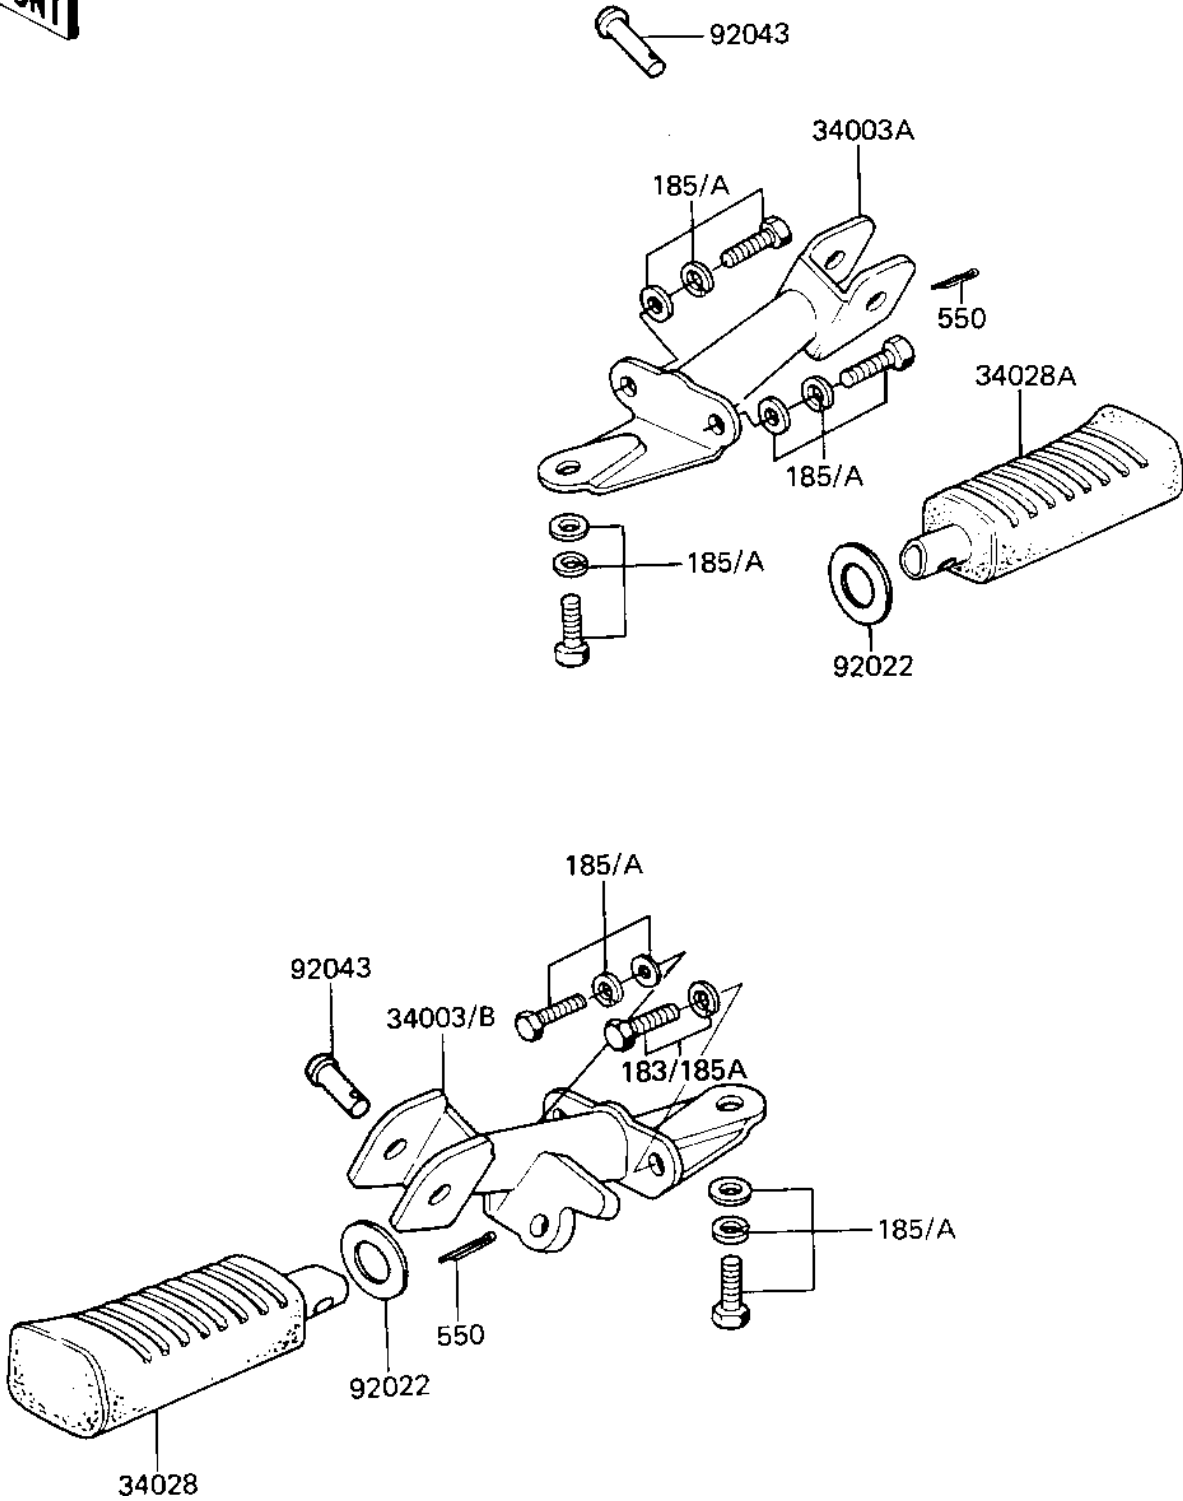

# 1985 KE100 (Canada Only) PARTS DIAGRAM

FOOTRESTS

F2160-0044

## 1985 KE100 (Canada Only) PARTS LIST

### FOOTRESTS

ITEM NAME	PART NUMBER	QUANTITY
HOLDER,FOTREST BAR,LH (Ref # 34003)	34003-049	1
HOLDER,FOTREST BAR,RH (Ref # 34003A)	34003-050	1
STEP-ASSY,FR,LH (Ref # 34028)	34027-1114	1
STEP-ASSY,FR,RH (Ref # 34028A)	34027-1115	1
WASHER,PLAIN (Ref # 92022)	92022-250	2
PIN-FOOTREST BAR FIT (Ref # 92043)	92043-080	2
BOLT-UPSET-WS-SMALL (Ref # 183)	183G0816	1
UNAVAILABLE IN PRICE BOOK (Ref # 185)	185G0818	5
PIN-COTTER,2.5X15 (Ref # 550)	550D2515	2