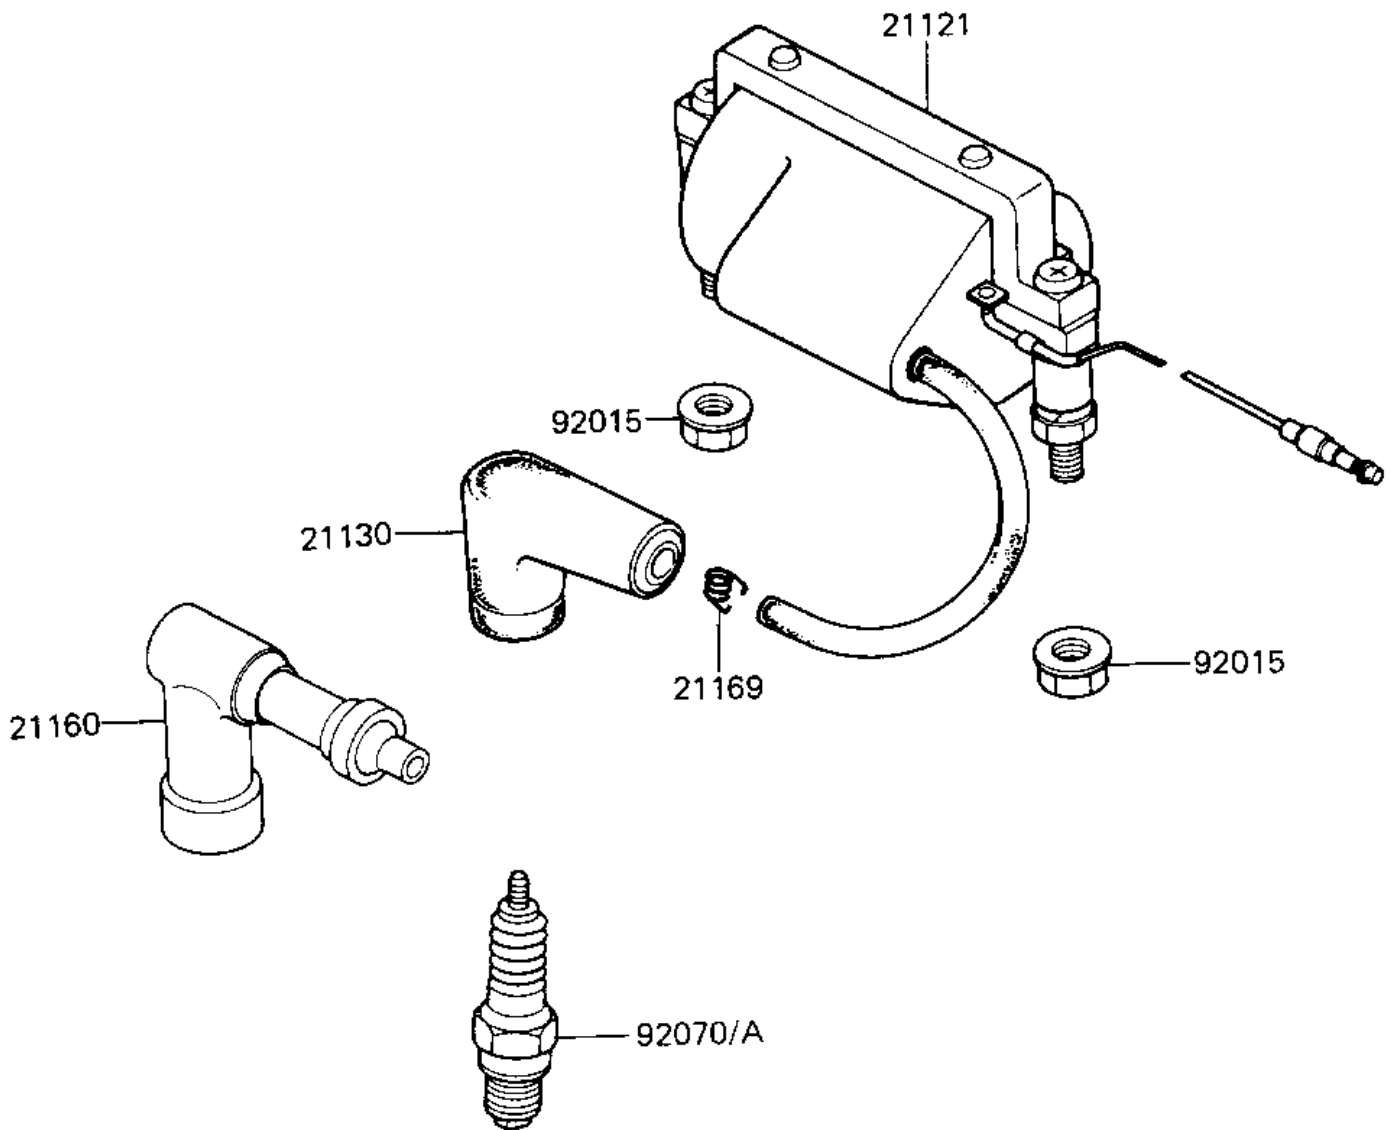

# 1985 KE100 (Canada Only) PARTS DIAGRAM

IGNITION COIL

E1830-0064

# 1985 KE100 (Canada Only) PARTS LIST

IGNITION COIL

ITEM NAME	PART NUMBER	QUANTITY
-----------	-------------	----------