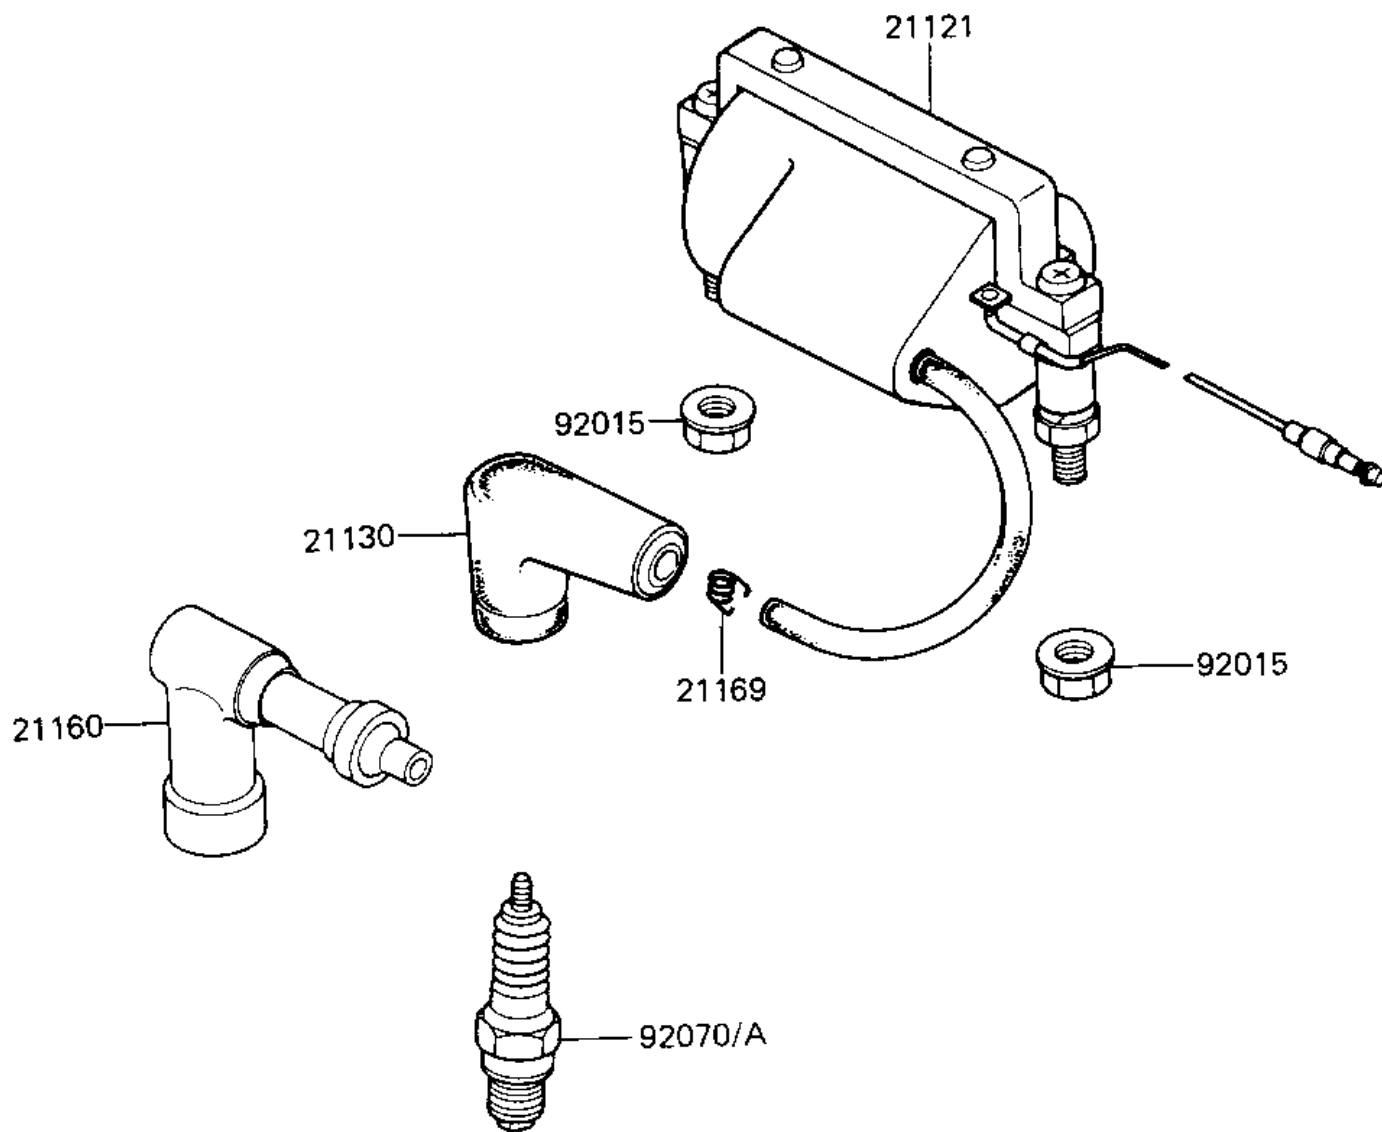

1984 KE100 PARTS DIAGRAM

IGNITION COIL

E1830-0064

1984 KE100 PARTS LIST

IGNITION COIL

ITEM NAME	PART NUMBER	QUANTITY
COIL,IGNITION (Ref # 21121)	21121-1047	1
CAP SPARK PLUG (Ref # 21130)	21130-009	1
CAP,SPARK PLUG (Ref # 21160)	21160-005	1
SPRING-SPARK PLUG CAP (Ref # 21169)	92101-001	1
NUT-6MM (Ref # 92015)	92015-1078	1
SPARK PLUG B8ES (Ref # 92070)	B8ES	1
SPARK PLUG B9ES (Ref # 92070S)	B9ES	1