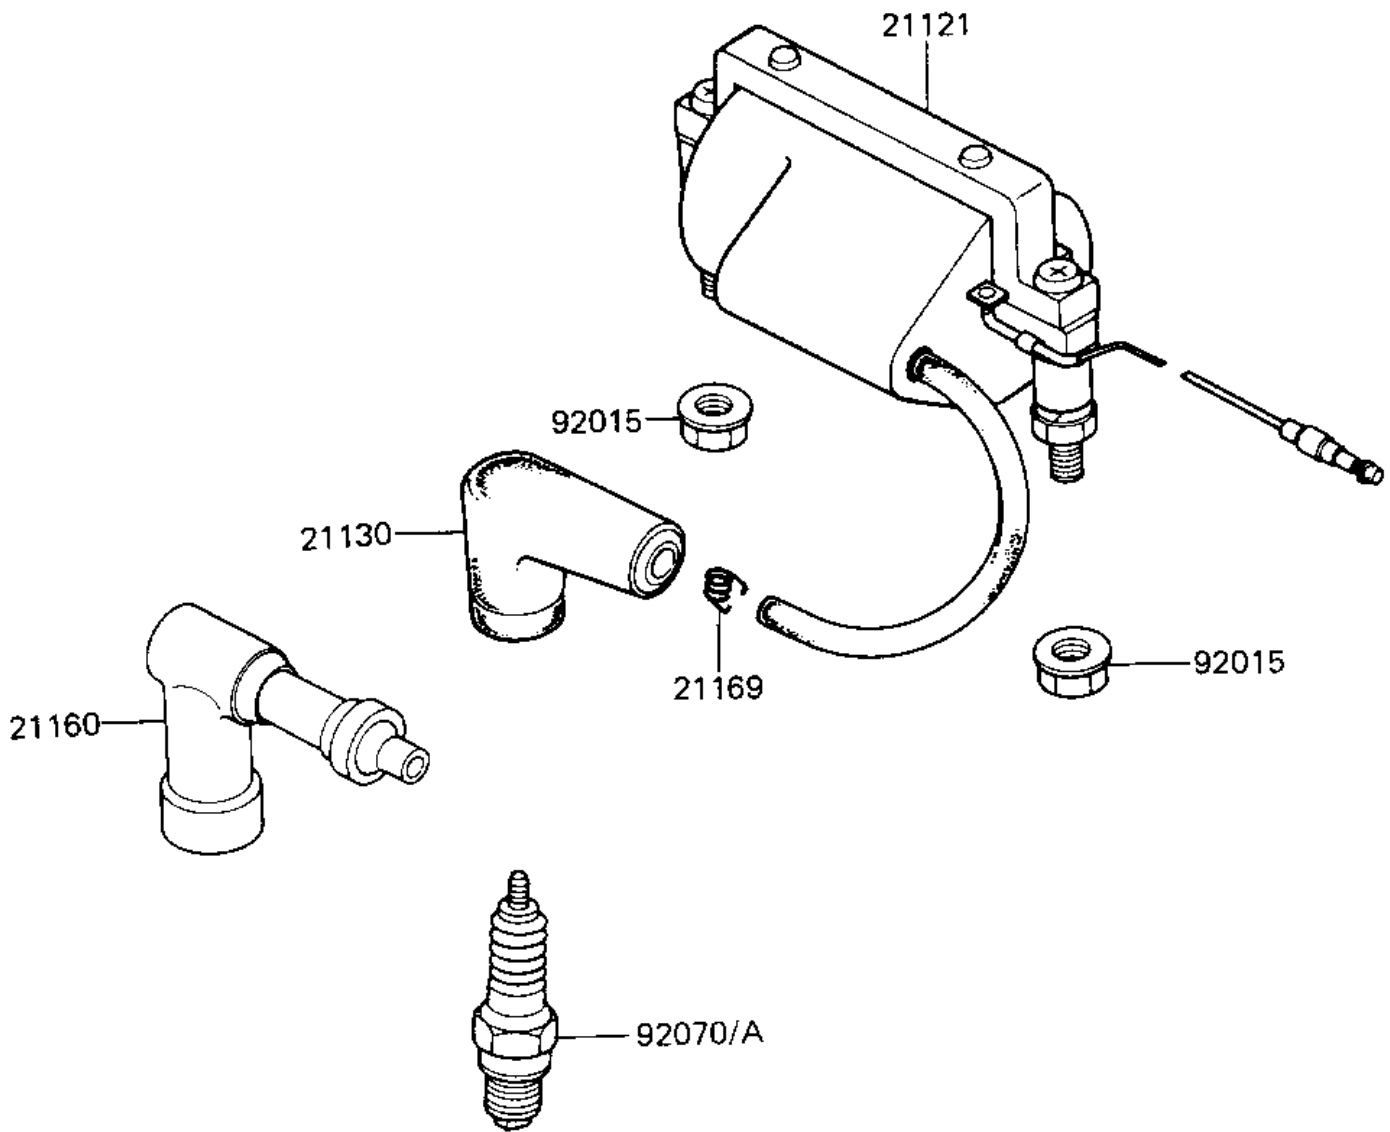

# 1984 KE100 PARTS DIAGRAM

IGNITION COIL

E1830-0064

# 1984 KE100 PARTS LIST

## IGNITION COIL

ITEM NAME	PART NUMBER	QUANTITY
COIL,IGNITION (Ref # 21121)	21121-1047	1
CAP SPARK PLUG (Ref # 21130)	21130-009	1
CAP,SPARK PLUG (Ref # 21160)	21160-005	1
SPRING-SPARK PLUG CAP (Ref # 21169)	92101-001	1
NUT-6MM (Ref # 92015)	92015-1078	2
SPARK PLUG B8ES (Ref # 92070)	B8ES	1
SPARK PLUG B9ES (Ref # 92070S)	B9ES	1