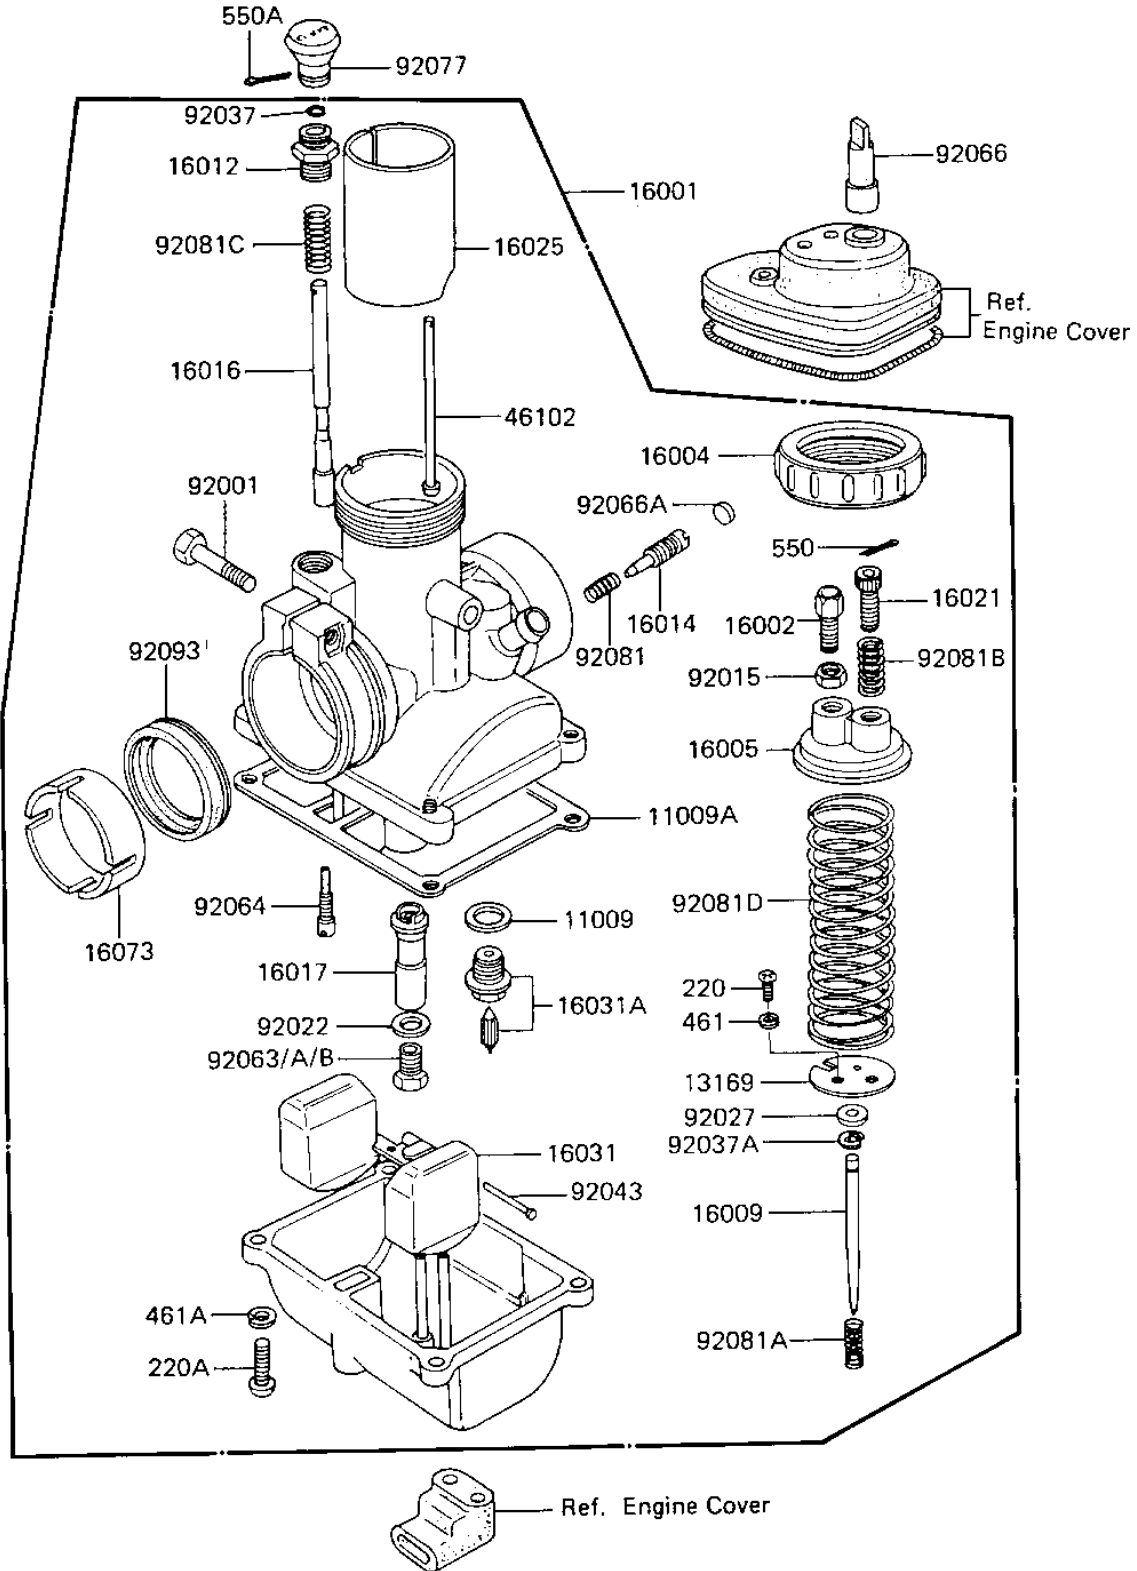

1985 KE100 (Canada Only) PARTS DIAGRAM

CARBURETOR (KE100-B1/B2/B3/B4)

E1611-0048

1985 KE100 (Canada Only) PARTS LIST

CARBURETOR (KE100-B1/B2/B3/B4)

ITEM NAME	PART NUMBER	QUANTITY
GASKET,FLOAT VALVE (Ref # 11009)	11009-1160	1
GASKET,FLOAT CHAMBER (Ref # 11009A)	11009-1174	1
SPRING SEAT,THR VALVE (Ref # 13169)	13169-1223	1
CARBURETOR ASSY (Ref # 16001)	16001-1185	1
CABLE ADJUSTER (Ref # 16002)	16002-1004	1
CAP,MIXING CHAMBER (Ref # 16004)	16004-1007	1
TOP,MIXING CHAMBER (Ref # 16005)	16005-1010	1
JET NEEDLE,#4D21 (Ref # 16009)	16009-1043	1
CAP,STARTER PLUNGER (Ref # 16012)	16012-1007	1
SCREW,PILOT AIR ADJST (Ref # 16014)	16014-1022	1
PLUNGER,STARTER (Ref # 16016)	16016-1010	1
NEEDLE JET,#80 (Ref # 16017)	16017-1043	1
THROTTLE ADJUSTER (Ref # 16021)	16021-1021	1
VALVE,THROTTLE CA.3.0 (Ref # 16025)	16025-1036	1
FLOAT (Ref # 16031)	16031-1009	1
FLOAT VALVE ASSY (Ref # 16031A)	16031-1010	1
INSULATOR,CARBURETOR (Ref # 16073)	16073-1010	1
ROD,THR VALVE STOP (Ref # 46102)	46102-1014	1
BOLT,CARB MOUNT (Ref # 92001)	92001-1304	1
NUT,CABLE ADJSTR LOCK (Ref # 92015)	92015-1092	1
WASHER,PLAIN (Ref # 92022)	92022-1167	1
RING,JET NEEDLE (Ref # 92027)	92027-1236	1
CLAMP (Ref # 92037)	92037-1166	1
CIRCLIP (Ref # 92037A)	92037-1167	1
PIN (Ref # 92043)	92043-1066	1
MAIN JET,#82 (Ref # 92063)	92063-1045	1
MAIN JET,#80 (Ref # 92063A)	92063-1065	1
MAIN JET,#84 (Ref # 92063B)	92063-1066	1
PILOT JET,#38 (Ref # 92064)	92064-1027	1