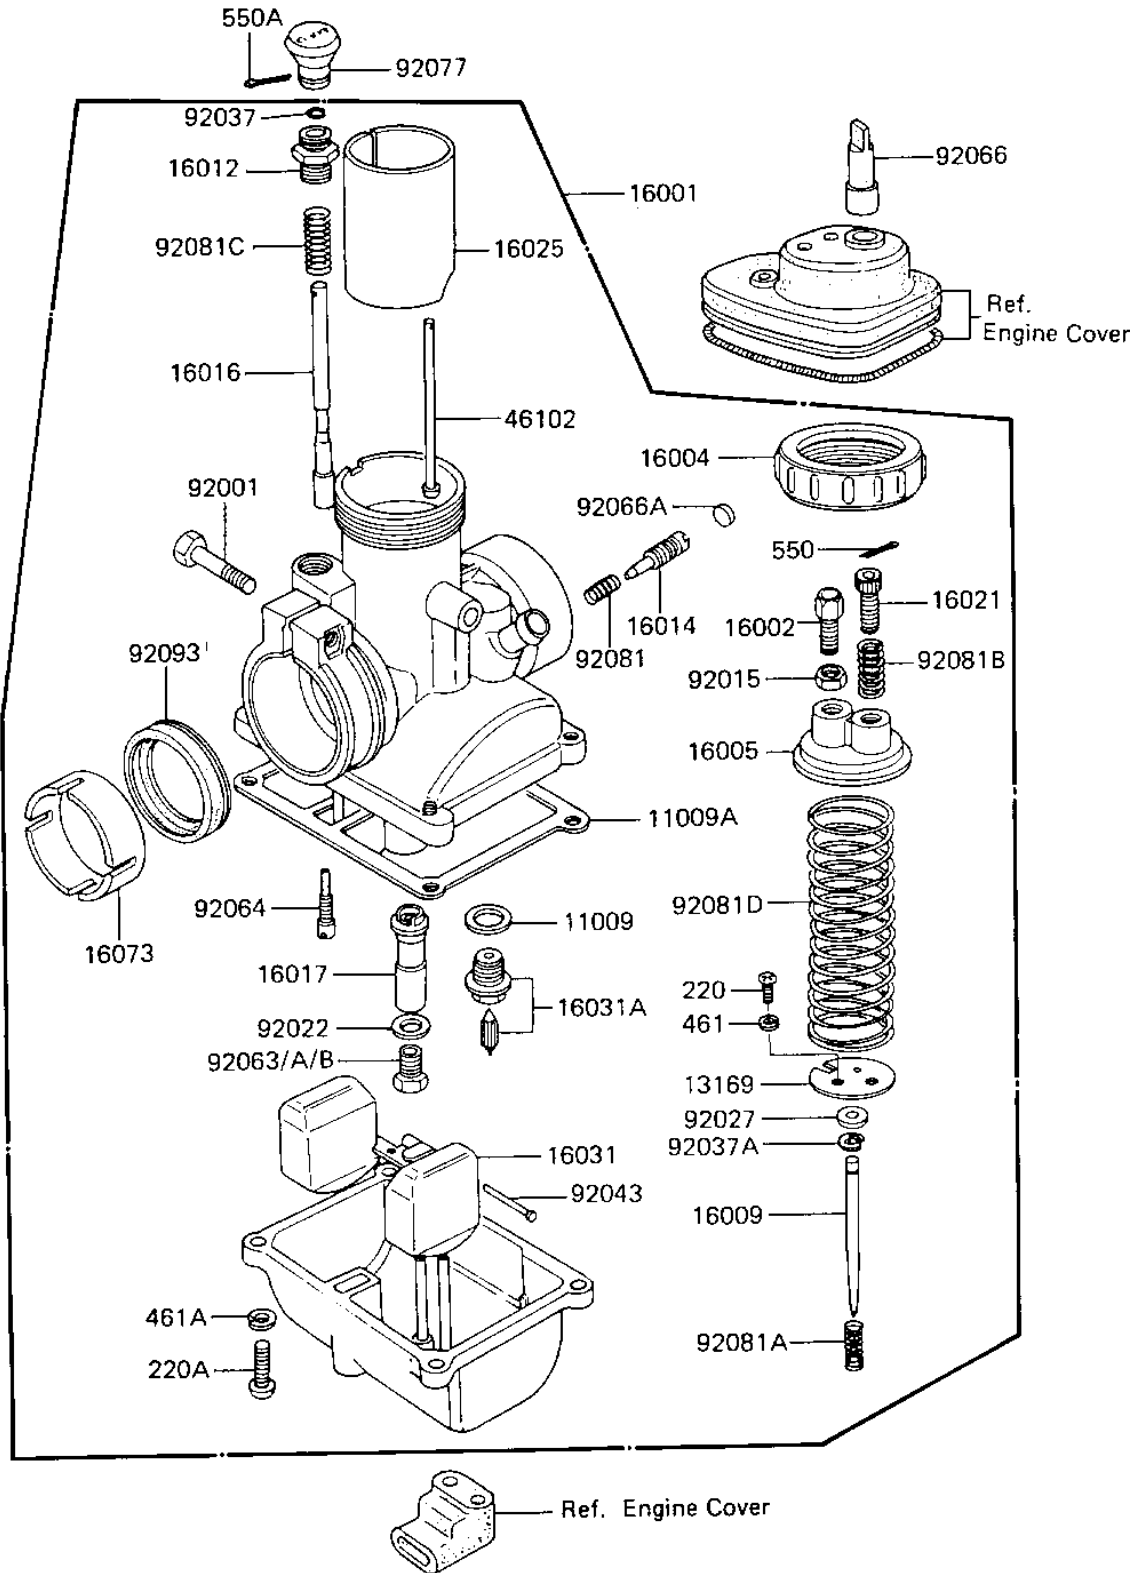

1984 KE100 PARTS DIAGRAM CARBURETOR (KE100-B1/B2/B3/B4)

E1611-0048

1984 KE100 PARTS LIST

CARBURETOR (KE100-B1/B2/B3/B4)

ITEM NAME	PART NUMBER	QUANTITY
GASKET,FLOAT VALVE (Ref # 11009)	11009-1160	1
GASKET,FLOAT CHAMBER (Ref # 11009A)	11009-1174	1
SPRING SEAT,THR VALVE (Ref # 13169)	13169-1223	1
CARBURETOR ASSY (Ref # 16001)	16001-1185	1
CABLE ADJUSTER (Ref # 16002)	16002-1004	1
CAP,MIXING CHAMBER (Ref # 16004)	16004-1007	1
TOP,MIXING CHAMBER (Ref # 16005)	16005-1010	1
JET NEEDLE,#4D21 (Ref # 16009)	16009-1043	1
CAP,STARTER PLUNGER (Ref # 16012)	16012-1007	1
SCREW,PILOT AIR ADJST (Ref # 16014)	16014-1022	1
PLUNGER,STARTER (Ref # 16016)	16016-1010	1
NEEDLE JET,#80 (Ref # 16017)	16017-1043	1
THROTTLE ADJUSTER (Ref # 16021)	16021-1021	1
VALVE,THROTTLE CA.3.0 (Ref # 16025)	16025-1036	1
FLOAT (Ref # 16031)	16031-1009	1
FLOAT VALVE ASSY (Ref # 16031A)	16031-1010	1
INSULATOR,CARBURETOR (Ref # 16073)	16073-1010	1
ROD,THR VALVE STOP (Ref # 46102)	46102-1014	1
BOLT,CARB MOUNT (Ref # 92001)	92001-1304	1
NUT,CABLE ADJSTR LOCK (Ref # 92015)	92015-1092	1
WASHER,PLAIN (Ref # 92022)	92022-1167	1
RING,JET NEEDLE (Ref # 92027)	92027-1236	1
CLAMP (Ref # 92037)	92037-1166	1
CIRCLIP (Ref # 92037A)	92037-1167	1
PIN (Ref # 92043)	92043-1066	1
MAIN JET,#82 (Ref # 92063)	92063-1045	1
MAIN JET,#80 (Ref # 92063A)	92063-1065	1
MAIN JET,#84 (Ref # 92063B)	92063-1066	1
PILOT JET,#38 (Ref # 92064)	92064-1027	1