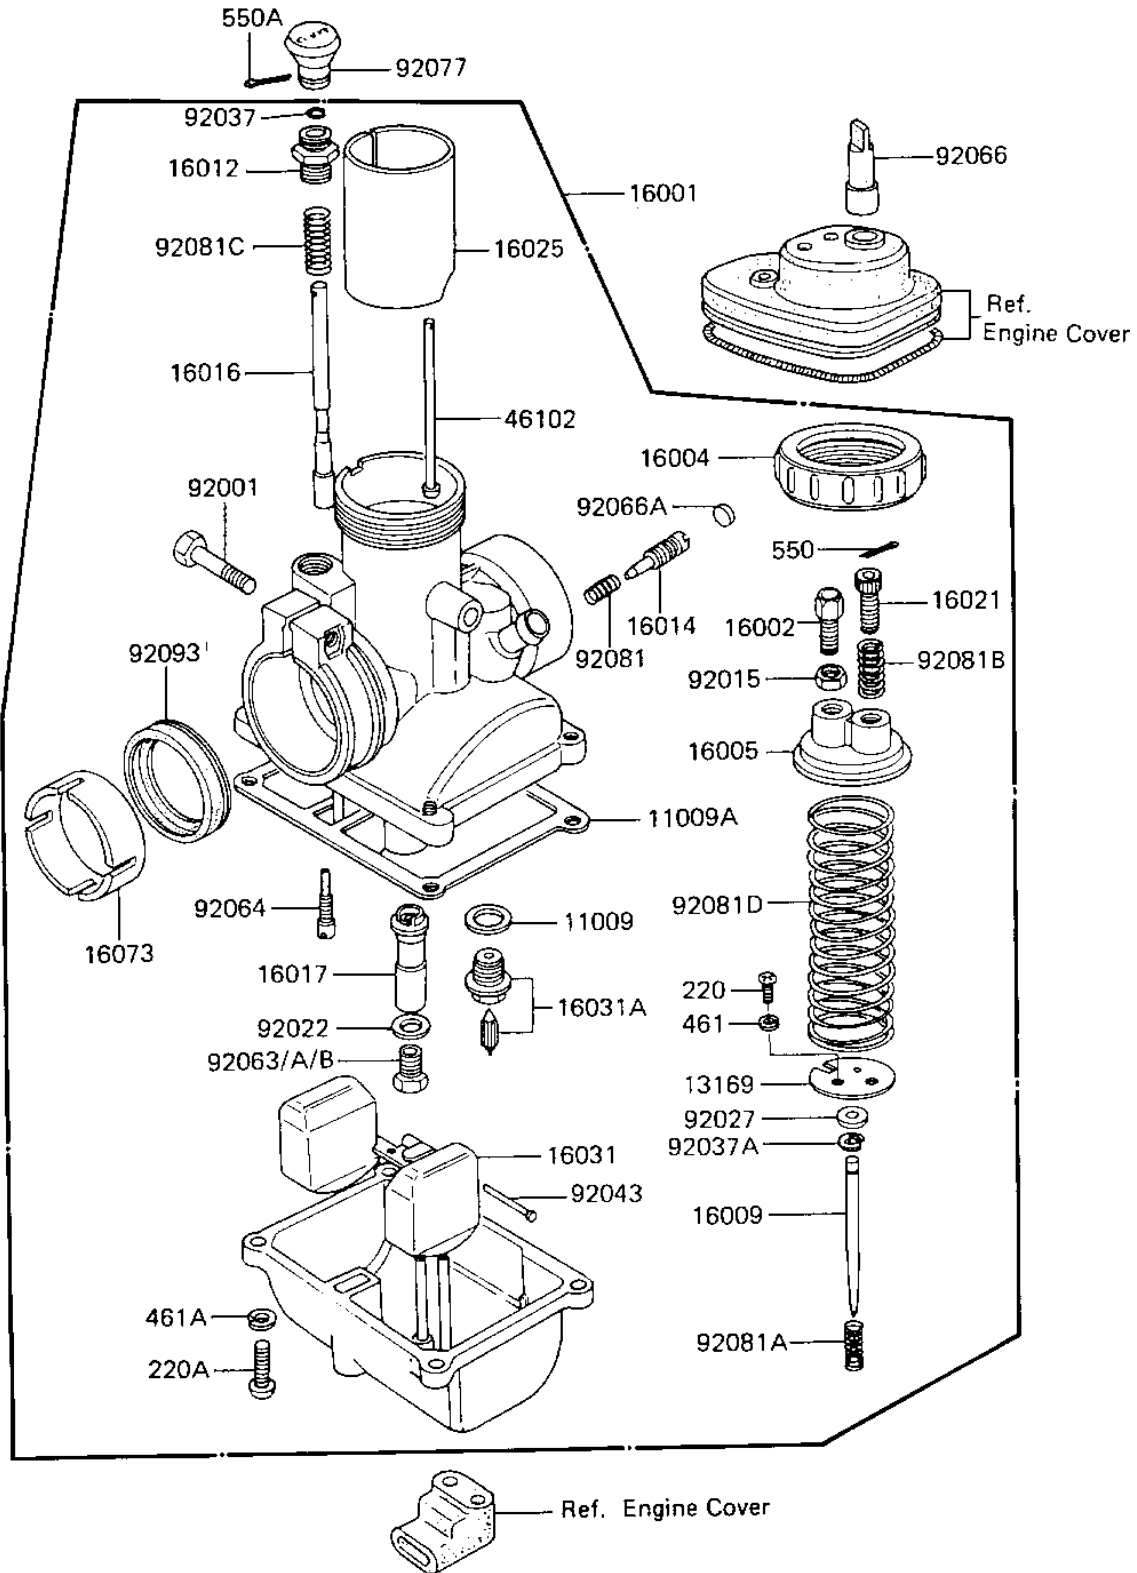

1984 KE100 PARTS DIAGRAM

CARBURETOR (KE100-B1/B2/B3/B4)

E1611-0048

1984 KE100 PARTS LIST

CARBURETOR (KE100-B1/B2/B3/B4)

ITEM NAME	PART NUMBER	QUANTITY
GASKET,FLOAT VALVE (Ref # 11009)	11009-1160	1
GASKET,FLOAT CHAMBER (Ref # 11009A)	11009-1174	1
SPRING SEAT,THR VALVE (Ref # 13169)	13169-1223	1
CARBURETOR ASSY (Ref # 16001)	16001-1185	1
CABLE ADJUSTER (Ref # 16002)	16002-1004	1
CAP,MIXING CHAMBER (Ref # 16004)	16004-1007	1
TOP,MIXING CHAMBER (Ref # 16005)	16005-1010	1
JET NEEDLE,#4D21 (Ref # 16009)	16009-1043	1
CAP,STARTER PLUNGER (Ref # 16012)	16012-1007	1
SCREW,PILOT AIR ADJST (Ref # 16014)	16014-1022	1
PLUNGER,STARTER (Ref # 16016)	16016-1010	1
NEEDLE JET,#80 (Ref # 16017)	16017-1043	1
THROTTLE ADJUSTER (Ref # 16021)	16021-1021	1
VALVE,THROTTLE CA.3.0 (Ref # 16025)	16025-1036	1
FLOAT (Ref # 16031)	16031-1009	1
FLOAT VALVE ASSY (Ref # 16031A)	16031-1010	1
INSULATOR,CARBURETOR (Ref # 16073)	16073-1010	1
ROD,THR VALVE STOP (Ref # 46102)	46102-1014	1
BOLT,CARB MOUNT (Ref # 92001)	92001-1304	1
NUT,CABLE ADJSTR LOCK (Ref # 92015)	92015-1092	1
WASHER,PLAIN (Ref # 92022)	92022-1167	1
RING,JET NEEDLE (Ref # 92027)	92027-1236	1
CLAMP (Ref # 92037)	92037-1166	1
CIRCLIP (Ref # 92037A)	92037-1167	1
PIN (Ref # 92043)	92043-1066	1
MAIN JET,#82 (Ref # 92063)	92063-1045	1
MAIN JET,#80 (Ref # 92063A)	92063-1065	1
MAIN JET,#84 (Ref # 92063B)	92063-1066	1
PILOT JET,#38 (Ref # 92064)	92064-1027	1