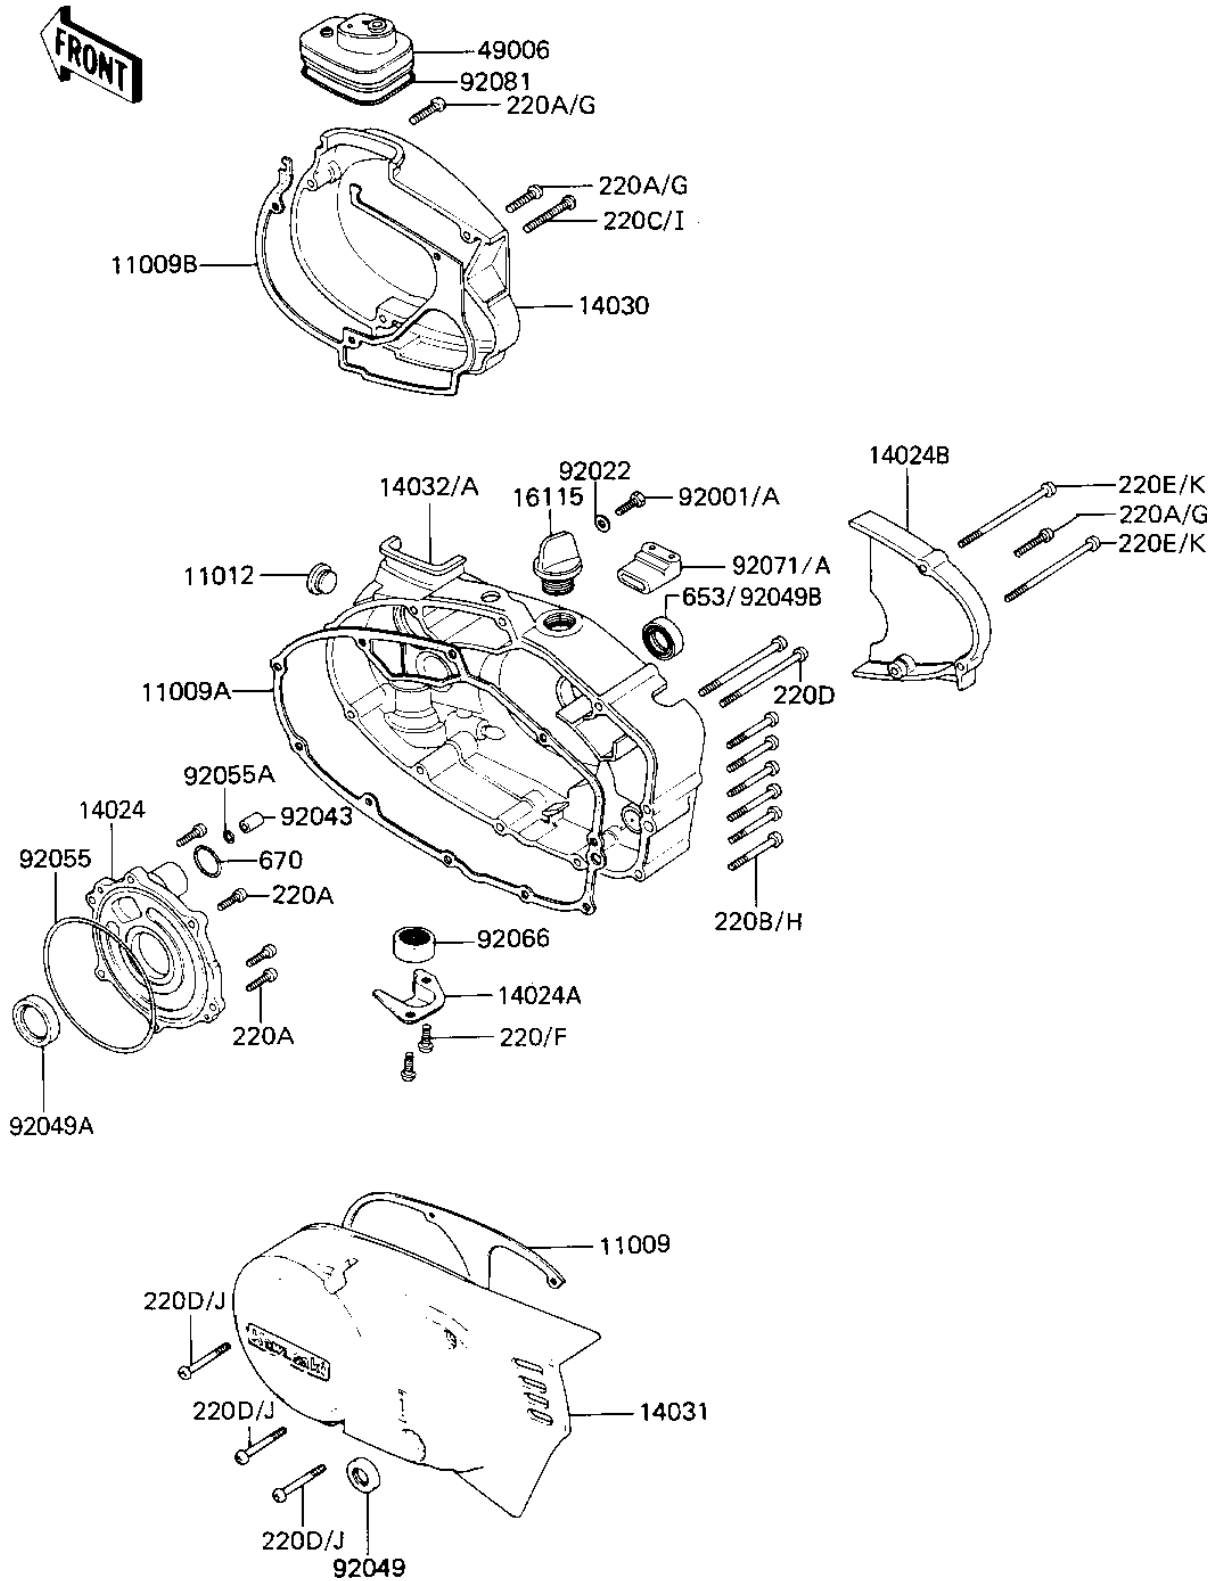

1985 KE100 (Canada Only) PARTS DIAGRAM

ENGINE COVERS

E1431-0024

1985 KE100 (Canada Only) PARTS LIST

ENGINE COVERS

ITEM NAME	PART NUMBER	QUANTITY
GASKET,GENERATOR COVE (Ref # 11009)	11060-1202	1
GASKET,CLUTCH COVER (Ref # 11009A)	11060-1198	1
GASKET,CARBURETOR COV (Ref # 11009B)	11060-1201	1
GASKET,CARBURETOR COV (Ref # 11012)	11060-1201	1
CAP CARB MOUNT HOLE (Ref # 14024)	14039-001	1
COVER,CLUTCH CABLE (Ref # 14024A)	14025-1137	1
COVER,OIL PUMP (Ref # 14024B)	14025-1185	1
COVER,CARBURETOR (Ref # 14030)	14030-1011	1
COVER,L.H.ENGINE (Ref # 14031)	14031-1043	1
COVER-CLUTCH (Ref # 14032A)	14032-1096	1
FILLER,OIL (Ref # 16115)	16115-018	1
CAP,CARBURETOR (Ref # 49006)	14038-035	1
BOLT,6X14 (Ref # 92001A)	92001-1935	1
WASHER OIL PUMP BANJO (Ref # 92022)	92022-077	1
PIN DOWEL 8X16 (Ref # 92043)	92042-017	1
OIL SEAL SB12205 (Ref # 92049)	92049-004	1
SEAL-OIL (Ref # 92049A)	92049-1250	1
OIL SEAL TB16267 (Ref # 92049B)	92051-003	1
"O" RING,100MM (Ref # 92055)	92055-010	1
"O" RING,8MM (Ref # 92055A)	92055-029	1
DRAIN,FUEL (Ref # 92066)	16116-006	1
GROMMET,OVERFLOW (Ref # 92071A)	92071-1024	1
SPRING COIL (Ref # 92081)	92081-047	1
SCREW PAN HEAD 6X20 (Ref # 220A)	220B0620	6
SCREW PAN HEAD 6X45 (Ref # 220D)	220B0645	2
SCREW-PAN-CROS (Ref # 220F)	220X0612	2
SCREW-PAN-CROS (Ref # 220G)	220X0620	3
SCREW-PAN-CROS (Ref # 220H)	220X0630	6
SCREW-PAN-CROS (Ref # 220I)	220X0635	1

1985 KE100 (Canada Only) PARTS LIST

ENGINE COVERS

ITEM NAME	PART NUMBER	QUANTITY
SCREW-PAN-CROS (Ref # 220J)	220X0645	3
SCREW-PAN-CROS (Ref # 220K)	220X0675	2
"O" RING,26MM (Ref # 670)	670B3026	1