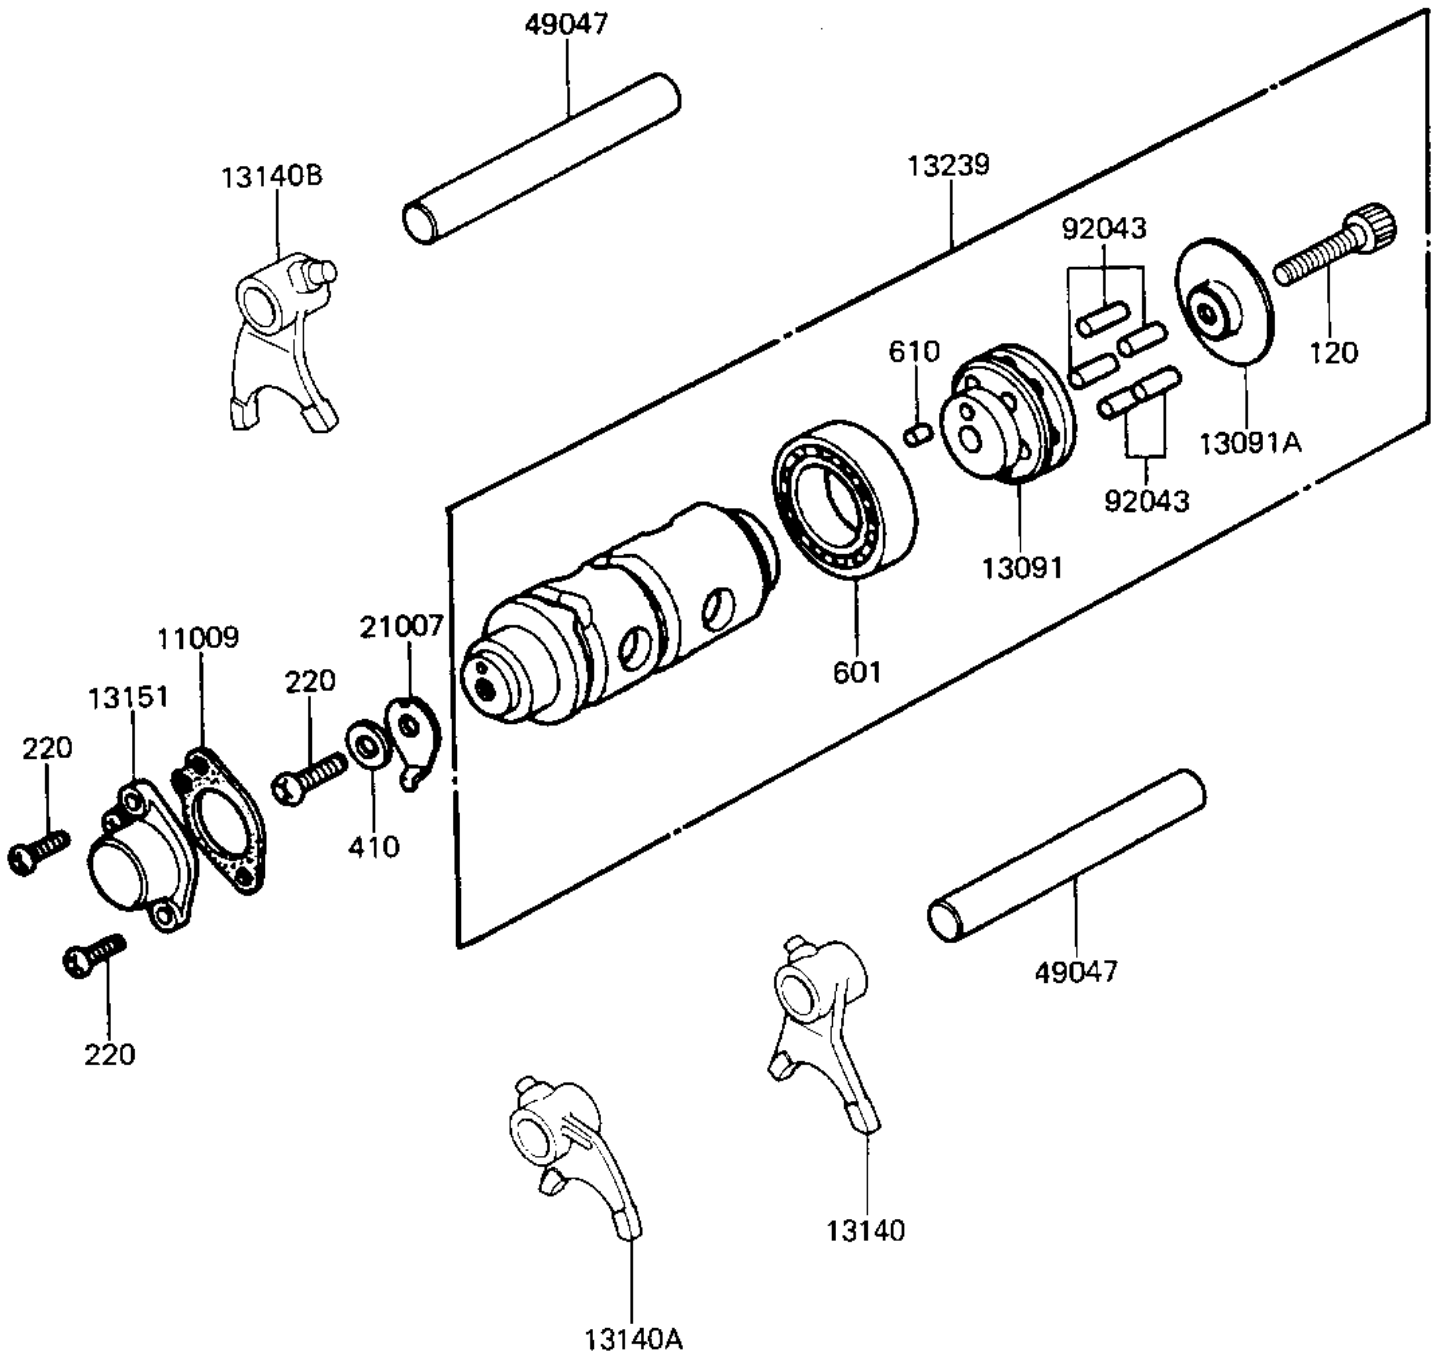

# 1985 KE100 (Canada Only) PARTS DIAGRAM

GEAR CHANGE DRUM & FORKS

E1362-0008

# 1985 KE100 (Canada Only) PARTS LIST

## GEAR CHANGE DRUM & FORKS

ITEM NAME	PART NUMBER	QUANTITY
GASKET NEUTRAL SWITCH (Ref # 11009)	13146-002	1
HOLDER (Ref # 13091)	13091-1077	1
HOLDER,CHANGE DRUM (Ref # 13091A)	13142-014	1
SHIFT FORK,LOW&2ND (Ref # 13140)	13140-1026	1
SHIFT FORK,3RD (Ref # 13140A)	13140-1027	1
SHIFT FORK,4TH&TOP (Ref # 13140B)	13140-1028	1
SWITCH,NEUTRAL (Ref # 13151)	13151-1002	1
DRUM ASSY,GEAR CHANGE (Ref # 13239)	13239-1034	1
ROTOR,NEUTRAL INDICTR (Ref # 21007)	21007-1003	1
RODSHIFT,SHORT (Ref # 49047)	13209-014	2
PIN,GEAR CHANGE DRUM (Ref # 92043)	92042-042	5
BOLT-SOCKET, 6X30 (Ref # 120)	120Q0630	1
SCREW PAN HEAD 6X16 (Ref # 220)	220B0616	3
WASHER PLAIN 6MM (Ref # 410)	410B0600	1
BEARING BALL #6004 (Ref # 601)	601B6004	1
PIN-DOWEL,4X6 (Ref # 610)	610A0406	1