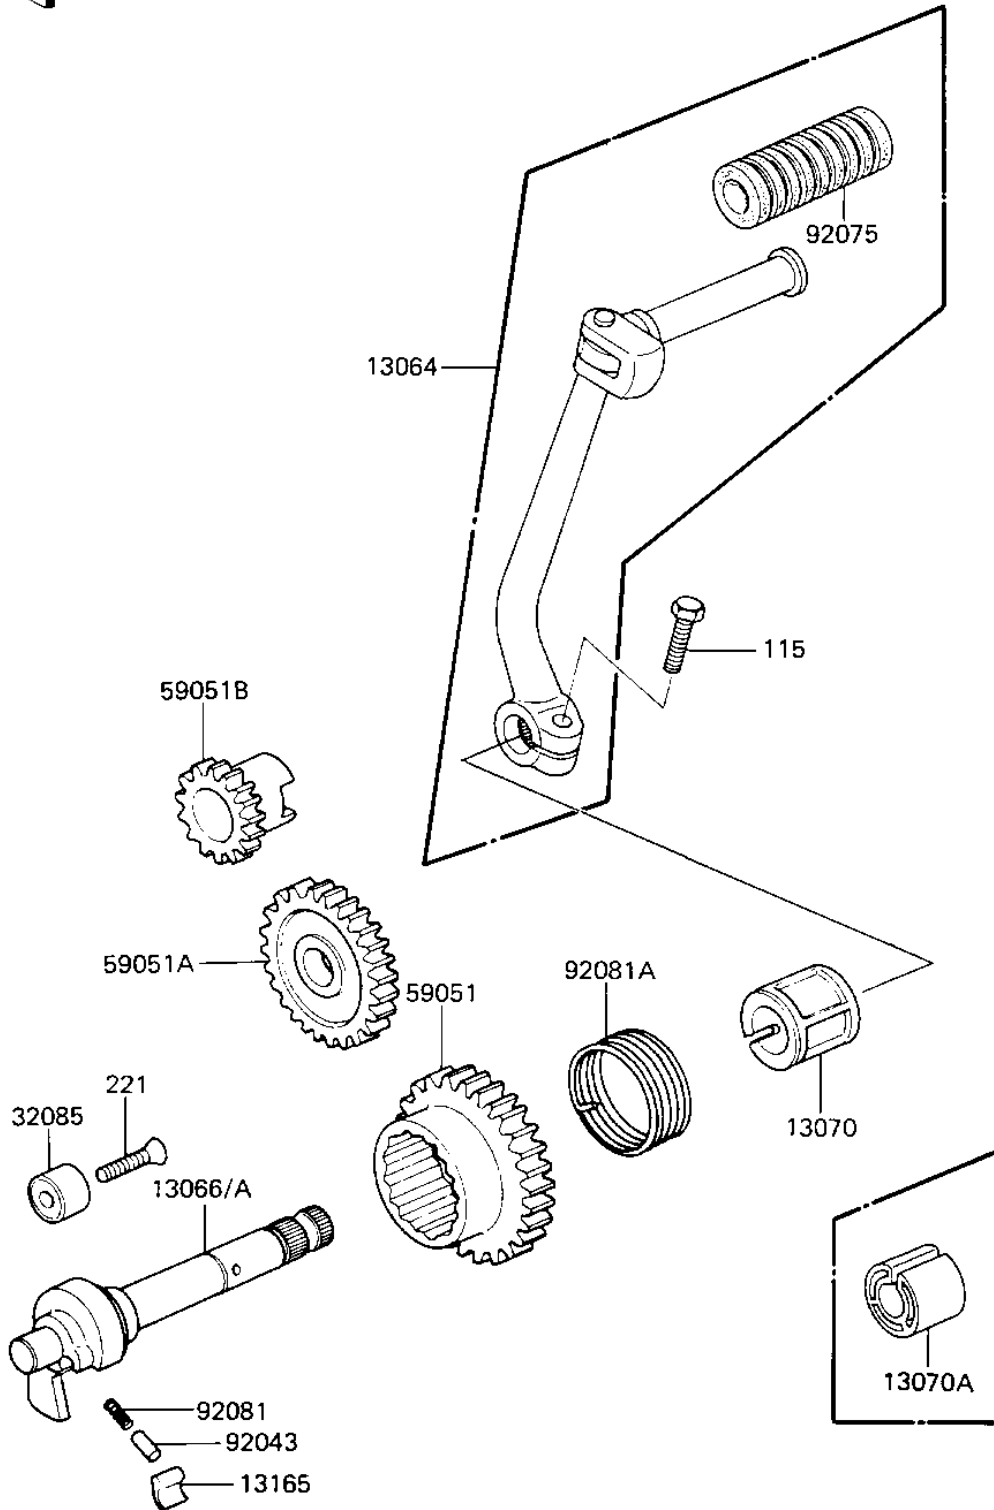

# 1985 KE100 (Canada Only) PARTS DIAGRAM

## KICKSTARTER MECHANISM

E1340-0013

# 1985 KE100 (Canada Only) PARTS LIST

## KICKSTARTER MECHANISM

ITEM NAME	PART NUMBER	QUANTITY
LEVER-ASSY-KICK,PEDAL (Ref # 13064)	13064-1039	1
SHAFT-KICK (Ref # 13066A)	13066-1024	1
GUIDE,KICK SPRING (Ref # 13070A)	13070-1130	1
PAWL KICKSTARTER (Ref # 13165)	13069-005	1
STOPPER KICKSTARTER (Ref # 32085)	13072-003	1
GEAR KICKSTARTER (Ref # 59051)	13068-007	1
IDLE GEAR (Ref # 59051A)	13073-004	1
PINION KICKSTARTER (Ref # 59051B)	13075-004	1
P/N,KICKSTARTER PAWL (Ref # 92043)	92043-013	1
RUBBER KICK PEDAL (Ref # 92075)	13063-002	1
SPRING KICK PAWL (Ref # 92081)	92081-014	1
SPRING KICKSTARTER (Ref # 92081A)	92083-004	1
BOLT-SMALL-UPSET (Ref # 115)	115J0825	1
SCREW CNTSNK HD 6X20 (Ref # 221)	221B0620	1