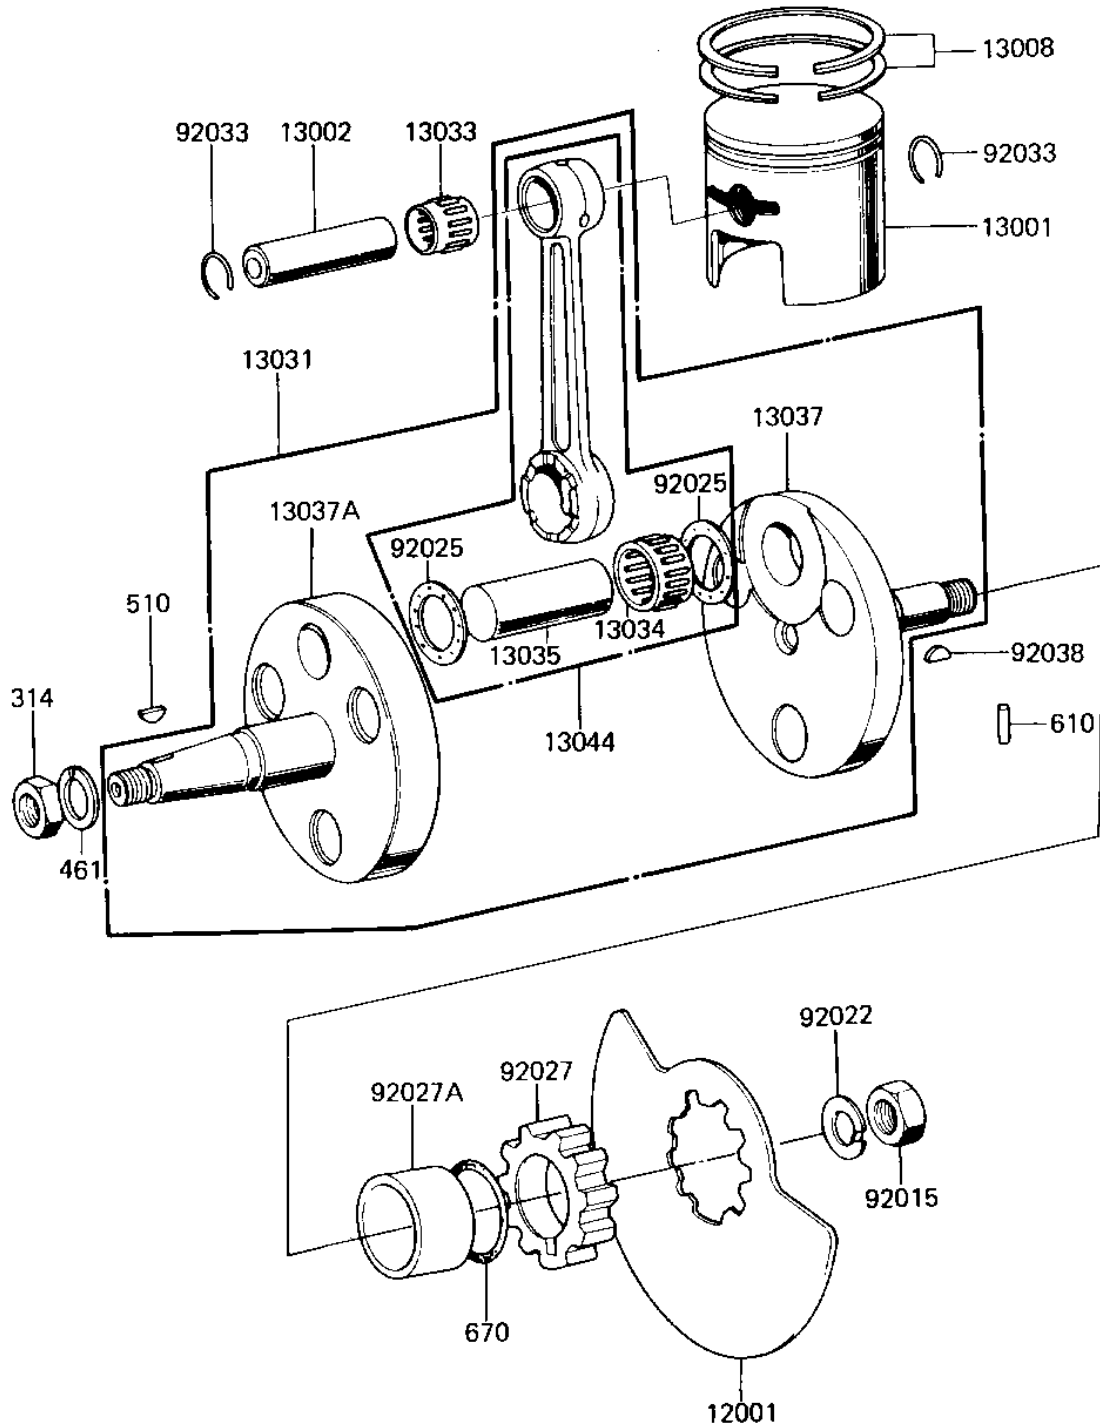

1985 KE100 (Canada Only) PARTS DIAGRAM

CRANKSHAFT/PISTON/ROTARY VALVE

E1321-0021

1985 KE100 (Canada Only) PARTS LIST

CRANKSHAFT/PISTON/ROTARY VALVE

ITEM NAME	PART NUMBER	QUANTITY
VALVE,ROTARY DISC (Ref # 12001)	12002-030	1
PISTON,STD (Ref # 13001)	13001-057	1
PIN-PISTON (Ref # 13002)	13002-003	1
RING SET,STD (Ref # 13008)	13008-5009	1
CRANK&CONROD ASSY (Ref # 13031)	13036-043	1
BEARING,SMALL END (Ref # 13033)	13033-030	1
BEARING,BIG END (Ref # 13034)	13034-034	1
CRANK PIN (Ref # 13035)	13035-025	1
CRANKSHAFT,RH (Ref # 13037)	13037-1135	1
CRANKSHAFT,LH (Ref # 13037A)	13037-1136	1
CONNECTING ROD SET (Ref # 13044)	13044-5015	1
NUT 12MM (Ref # 92015)	92015-006	1
WASHER LOCK 12MM (Ref # 92022)	92024-003	1
WASHER-SIDE (Ref # 92025)	92025-047	2
COLLAR,ROTARY VALVE (Ref # 92027)	92027-1245	1
COLLAR,CRANKSHAFT (Ref # 92027A)	92027-285	1
CIRCLIP PISTON PIN (Ref # 92033)	92036-003	2
WOODRUFF KEY PRY PINI (Ref # 92038)	92038-003	1
NUT,10MM (Ref # 314)	314B1000	1
WASHER SPRING 10MM (Ref # 461)	461F1000	1
WOODRUFF KEY (Ref # 510)	510A3200	1
PIN DOWEL 4X10 (Ref # 610)	610A0410	1
"O" RING,16MM (Ref # 670)	670B2016	1