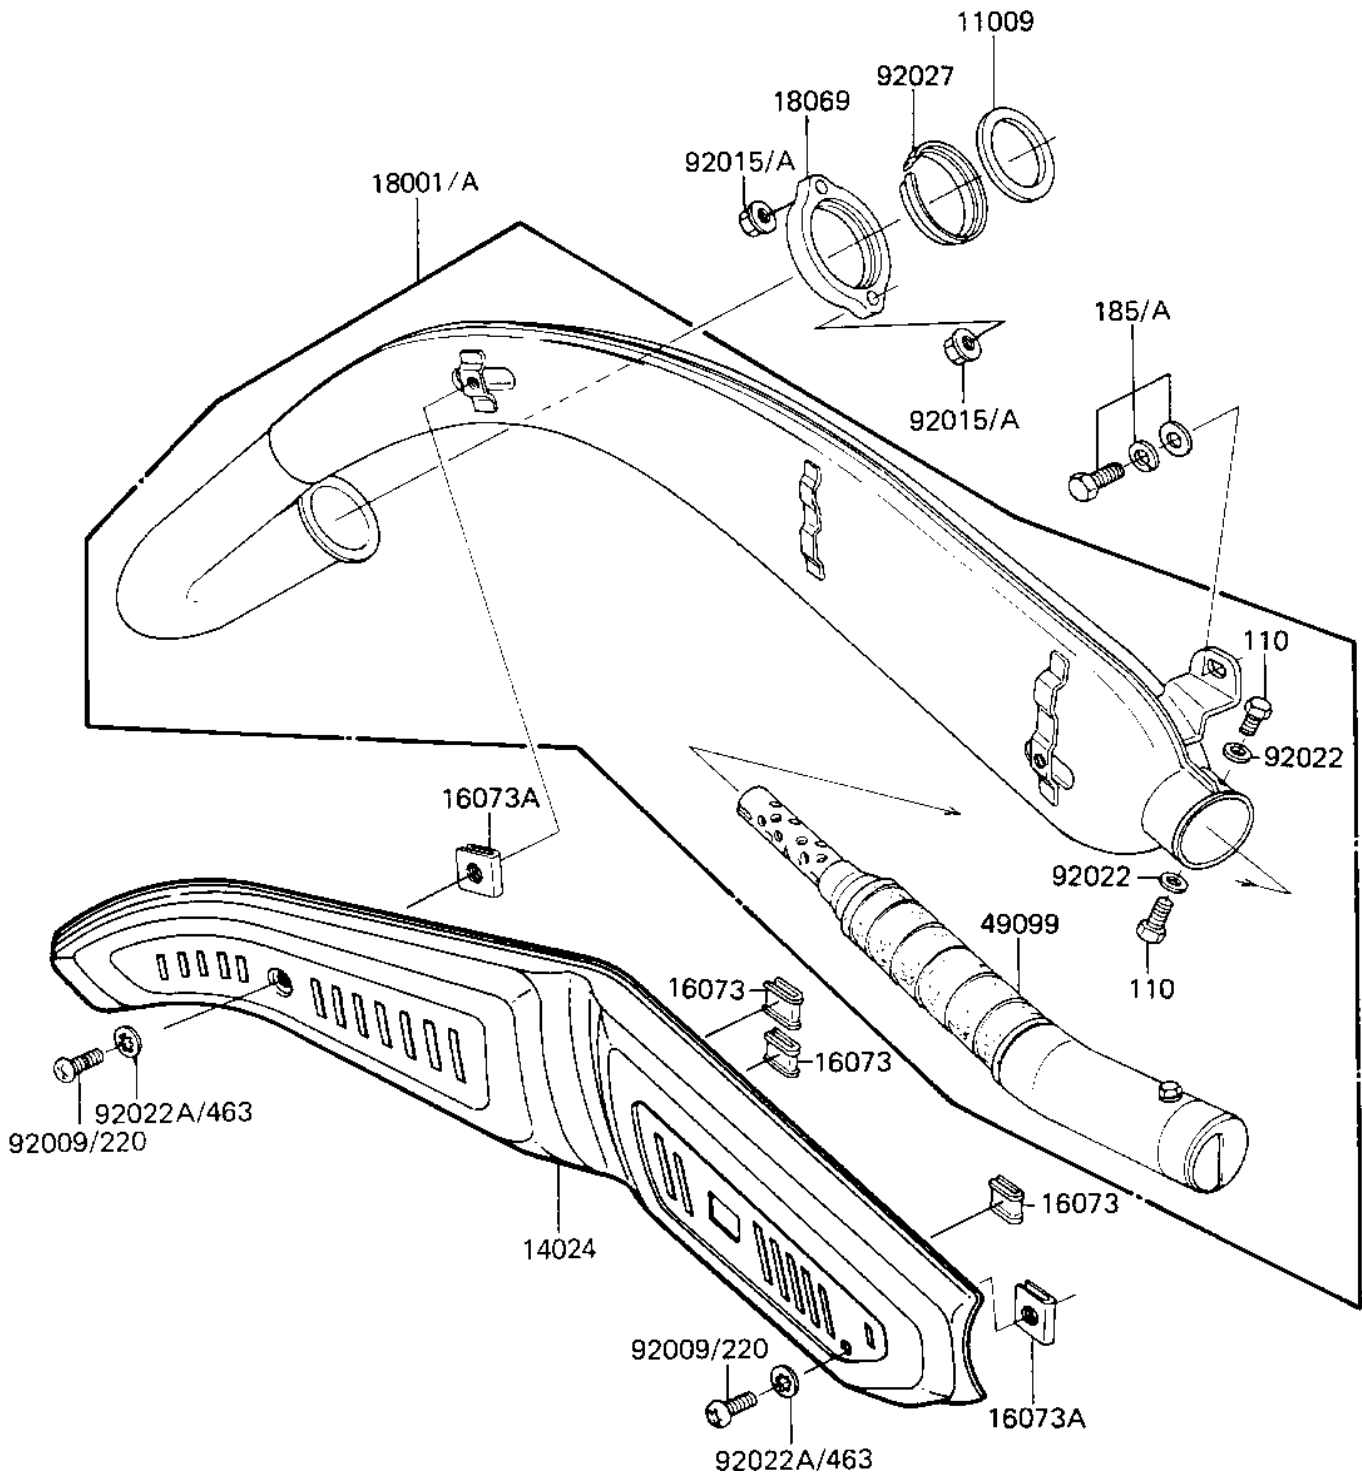

1985 KE100 (Canada Only) PARTS DIAGRAM

MUFFLER

E1140-0065

1985 KE100 (Canada Only) PARTS LIST

MUFFLER

ITEM NAME	PART NUMBER	QUANTITY
GASKET,EXHAUST PIPE (Ref # 11009)	11009-1992	1
COVER,MUFFLER,F.BLACK (Ref # 14024)	14025-1372	1
INSULATOR (Ref # 16073)	18065-007	3
INSULATOR-HEAT (Ref # 16073A)	18065-009	2
MUFFLER (Ref # 18001)	18001-1603	1
HOLDER,EXHAUST PIPE (Ref # 18069)	18069-048	1
BAFFLE TUBE (Ref # 49099)	18033-070	1
SCREW,6X12 (Ref # 92009)	92009-1309	2
NUT,6MM (Ref # 92015A)	92015-1365	2
WASHER OIL PUMP BANJO (Ref # 92022)	92022-077	2
WASHER,TOOTHED,6MM (Ref # 92022A)	92022-1548	2
INSERT,EXH PIPE HLDR (Ref # 92027)	18070-008	1
BOLT-UPSET 6X14 (Ref # 110)	112B0614	2
BOLT-UPSET-WSP-SMALL (Ref # 185A)	185C0816	2