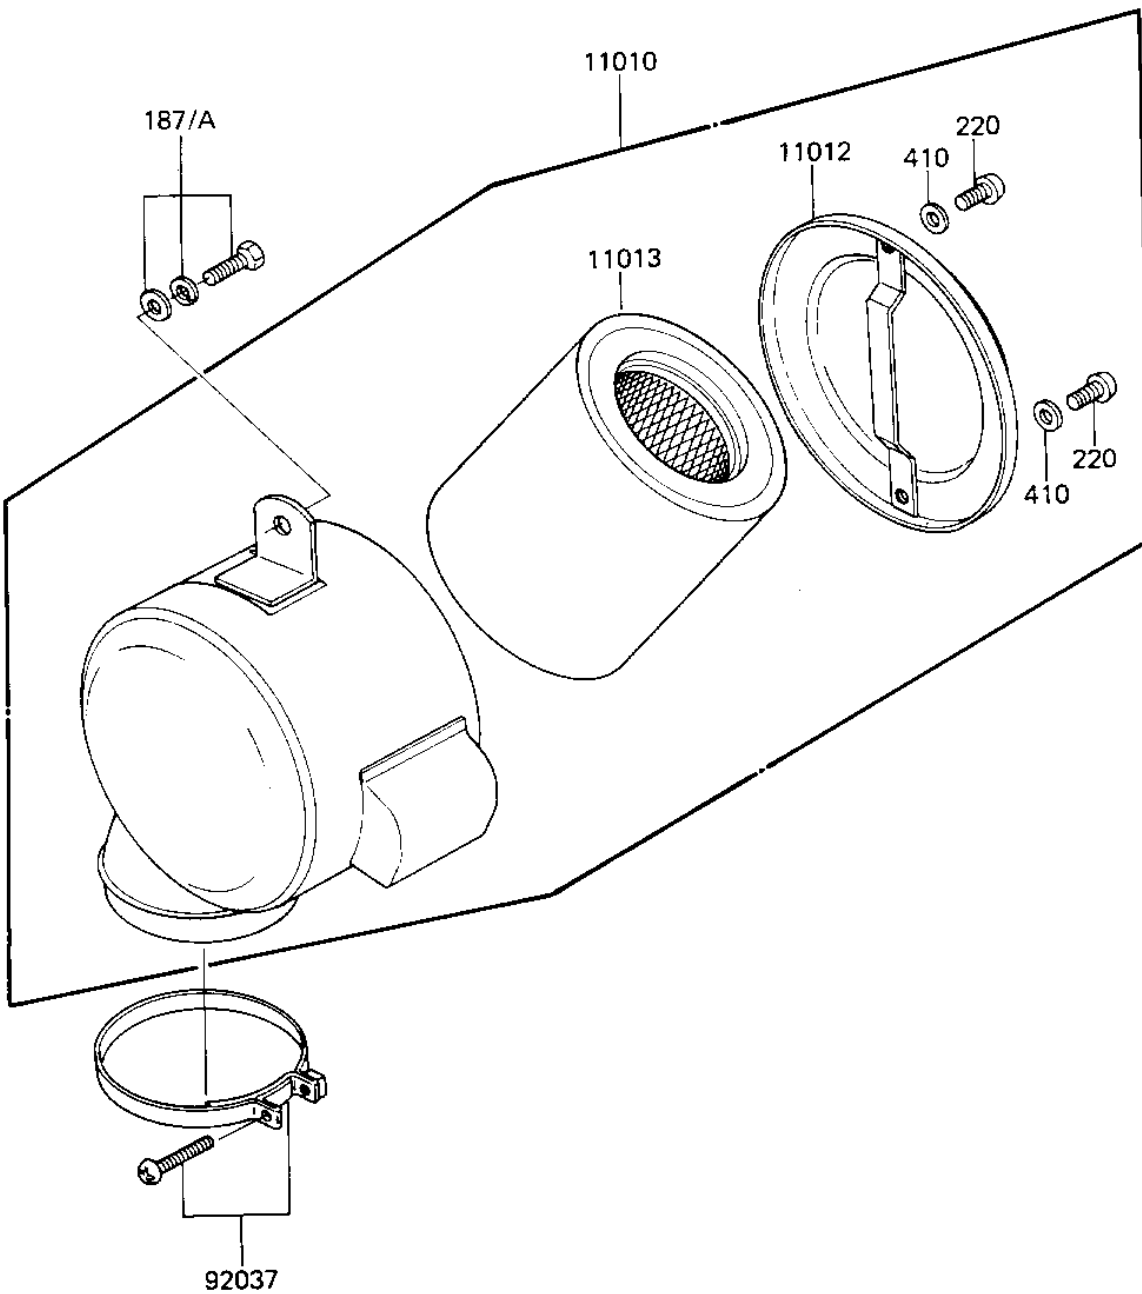

1984 KE100 PARTS DIAGRAM

AIR CLEANER

E1130-0051

1984 KE100 PARTS LIST

AIR CLEANER

ITEM NAME	PART NUMBER	QUANTITY
FILTER-ASSY-AIR (Ref # 11010)	11010-1100	1
CAP,AIR FILTER,F.BLAC (Ref # 11012)	11012-1187	1
ELEMENT,AIR CLNR (Ref # 11013)	11013-1008	1
CLAMP-AIR CLEANER (Ref # 92037)	92037-068	1
BOLT-UPSET-WSP (Ref # 187A)	187C0612	1
SCREW PAN HEAD 6X8 (Ref # 220)	220B0608	2
WASHER PLAIN 6MM (Ref # 410)	410B0600	2