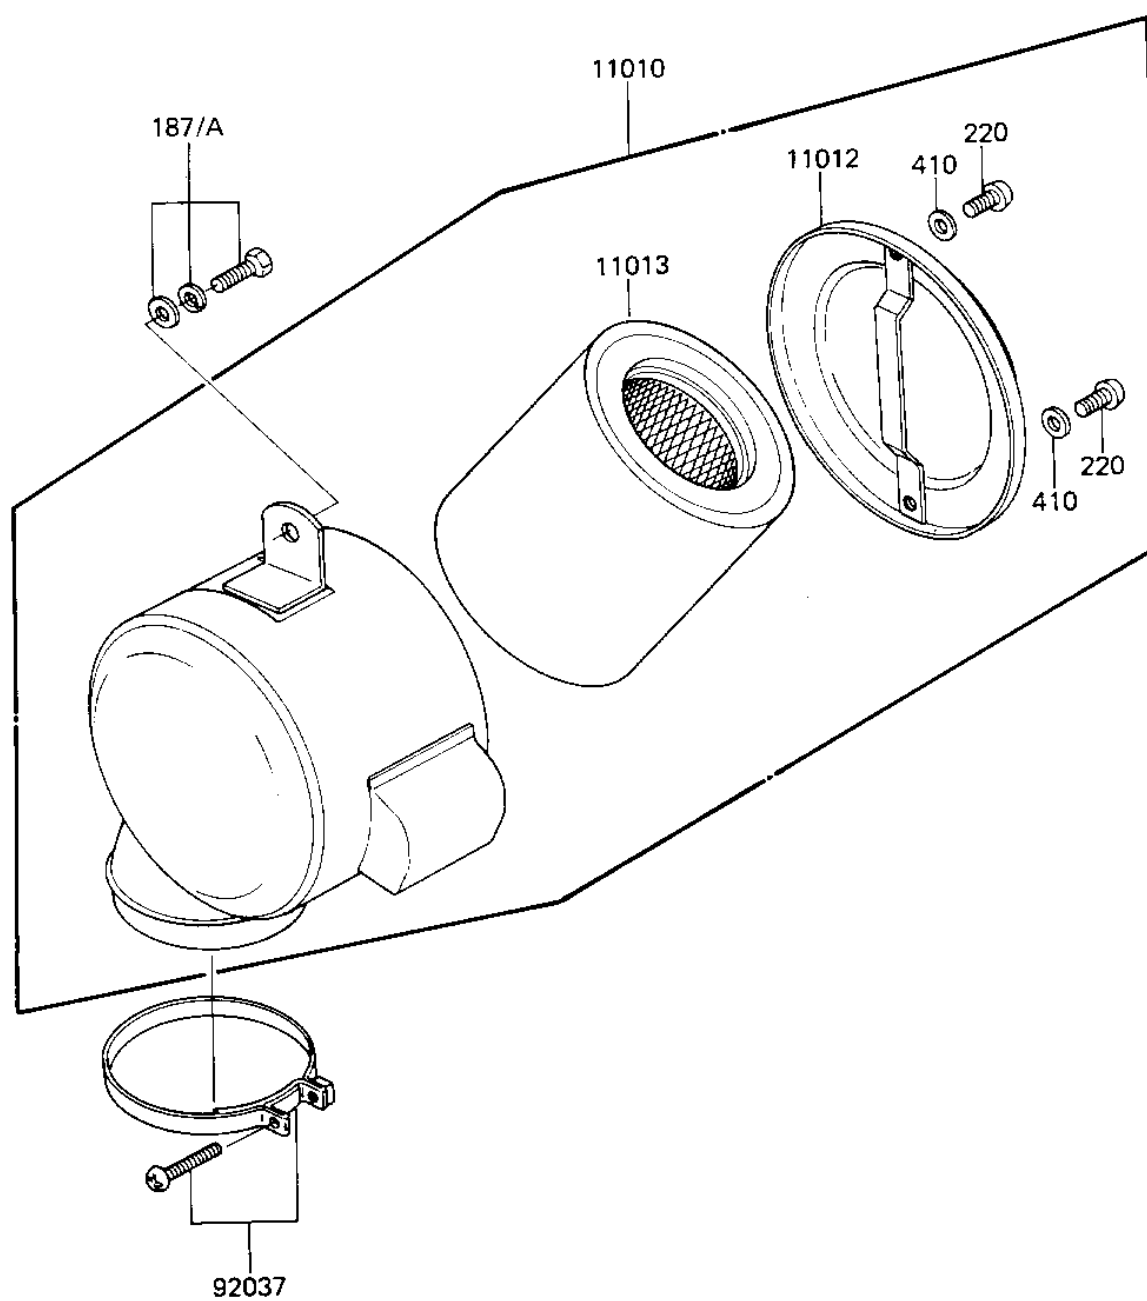

1984 KE100 PARTS DIAGRAM

AIR CLEANER

E1130-0051

1984 KE100 PARTS LIST

AIR CLEANER

ITEM NAME	PART NUMBER	QUANTITY
FILTER-ASSY-AIR (Ref # 11010)	11010-1100	1
CAP,AIR FILTER,F.BLAC (Ref # 11012)	11012-1187	1
ELEMENT,AIR CLNR (Ref # 11013)	11013-1008	1
CLAMP-AIR CLEANER (Ref # 92037)	92037-068	1
BOLT-UPSET-WSP (Ref # 187A)	187C0612	1
SCREW PAN HEAD 6X8 (Ref # 220)	220B0608	1
WASHER PLAIN 6MM (Ref # 410)	410B0600	1