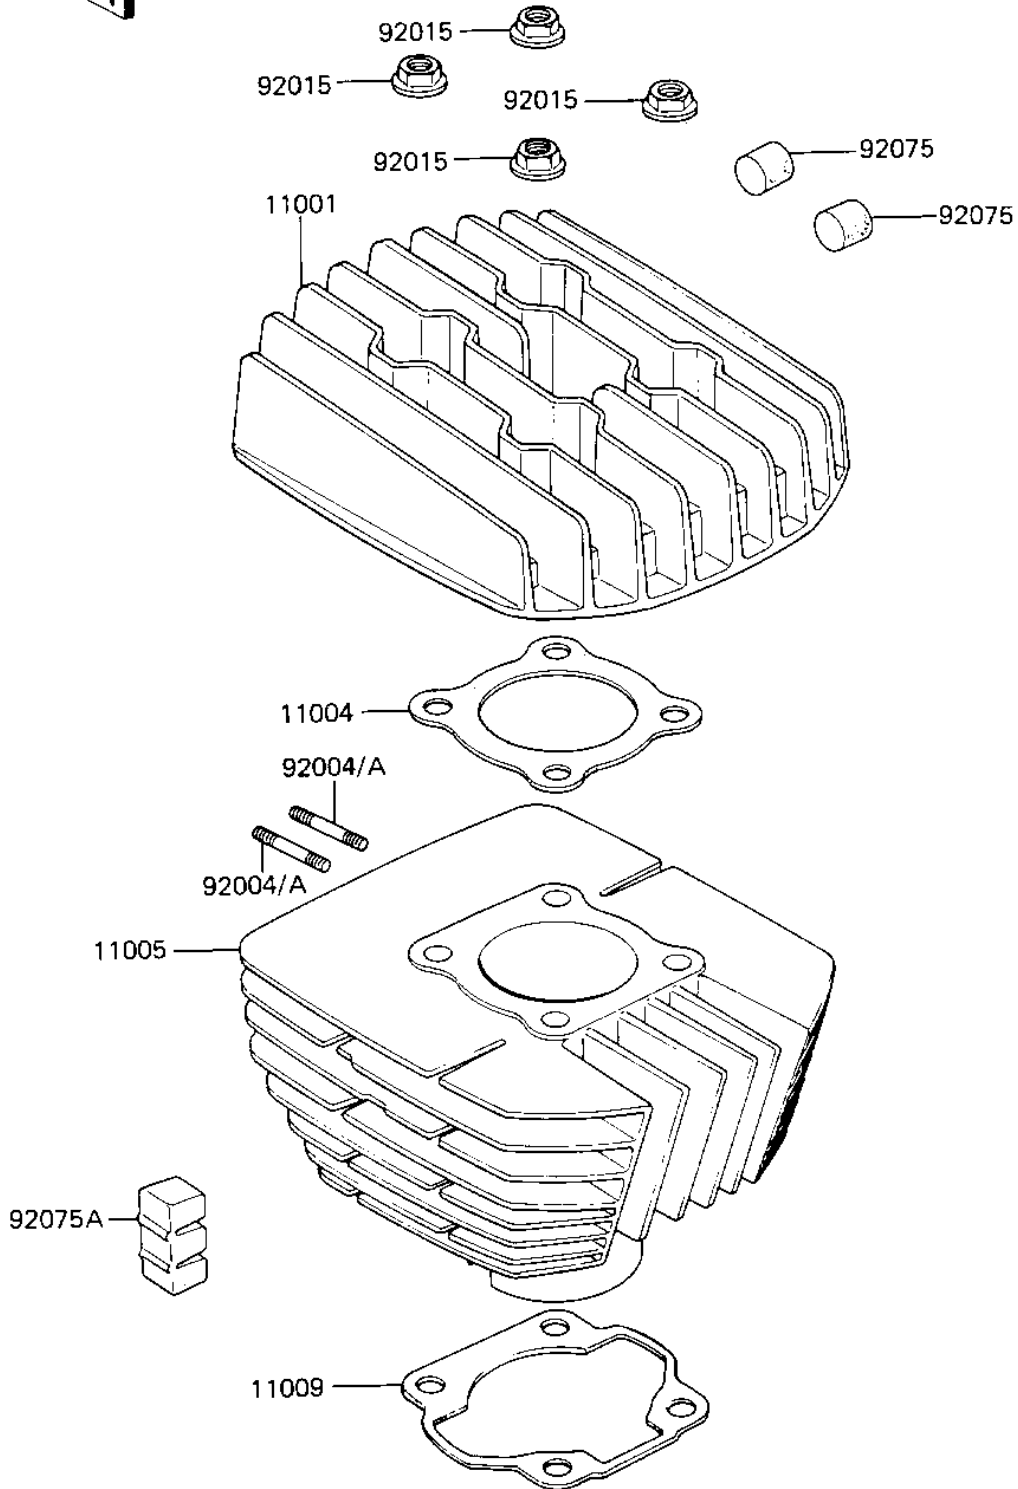

# 1985 KE100 (Canada Only) PARTS DIAGRAM

CYLINDER HEAD/CYLINDER

E1111-0044

## 1985 KE100 (Canada Only) PARTS LIST

### CYLINDER HEAD/CYLINDER

ITEM NAME	PART NUMBER	QUANTITY
HEAD-CYLINDER (Ref # 11001)	11001-1018	1
GASKET CYLINDER HEAD (Ref # 11004)	11004-033	1
CYLINDER,ELECTRO-FUSE (Ref # 11005)	11005-1006	1
GASKET,CYLINDER BASE (Ref # 11009)	11060-1200	1
STUD,6X22.5 (Ref # 92004A)	92004-1119	2
NUT-8MM (Ref # 92015)	92015-1022	4
DAMPER RUBBER (Ref # 92075)	92075-075	6
DAMPER RUBBER-CYL-HD (Ref # 92075A)	92075-109	8