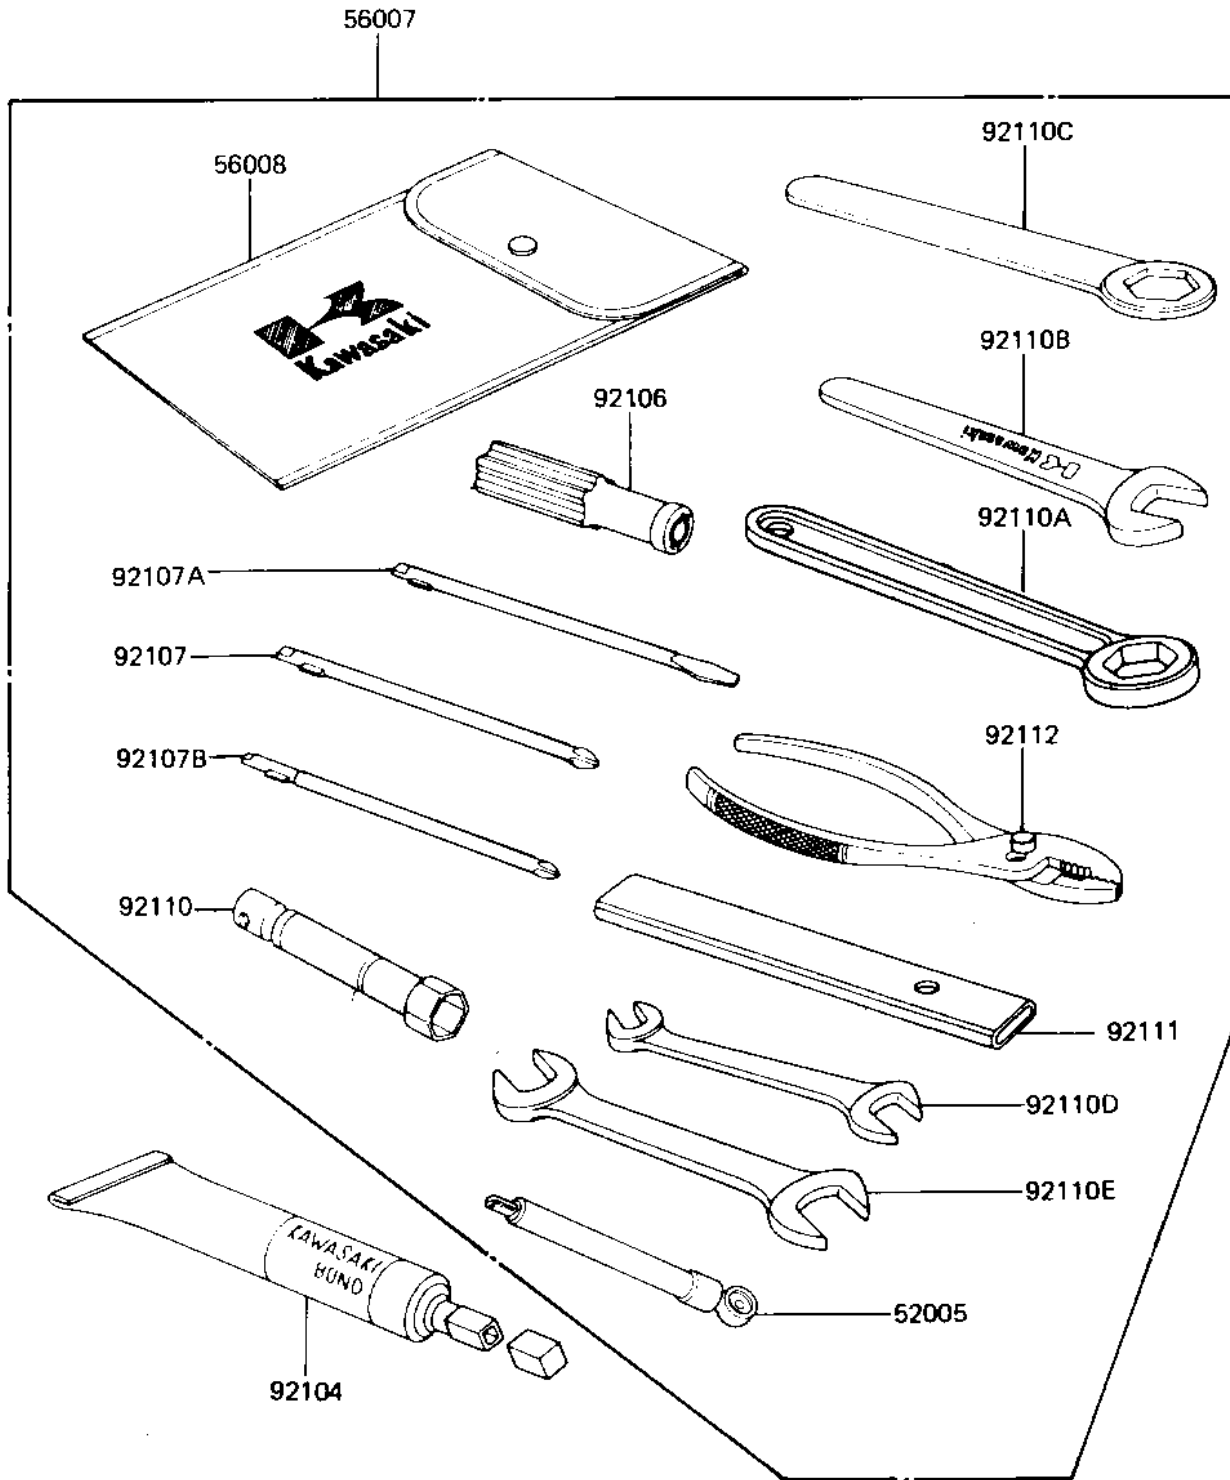

1982 CSR Twin PARTS DIAGRAM

OWNER TOOLS

F2810-0037

1982 CSR Twin PARTS LIST

OWNER TOOLS

ITEM NAME	PART NUMBER	QUANTITY
GAUGE,AIR,3.5KG/CM2 (Ref # 52005)	52005-1031	1
TOOLKIT (Ref # 56007)	56007-1071	1
BAG,TOOL (Ref # 56008)	56008-009	1
LIQUID GASKET (Ref # 92104)	92104-002	1
GRIP,SCREW DRIVER (Ref # 92106)	92106-1001	1
TOOL-DRIVER (Ref # 92107)	92107-1052	1
92107-1052 (Canada) (Ref # 92107A)	92107-007	1
92107-1002 (Canada) (Ref # 92107B)	92107-008	1
WRENCH,SPARK PLUG (Ref # 92110)	92108-008	1
TOOL-WRENCH,BOX END, (Ref # 92110A)	92110-1147	1
WRENCH,OPEN END,19M/ (Ref # 92110B)	92110-1004	1
WRENCH,BOX 22MM (Ref # 92110C)	92110-1024	1
TOOL-WRENCH,OPEN END (Ref # 92110D)	92110-1038	1
TOOL-WRENCH,OPEN END (Ref # 92110E)	92110-1153	1
TOOL-WRENCH,OPEN END, (Ref # 92119)	92111-004	1
PLIERS,160MM (Ref # 92112)	92112-003	1