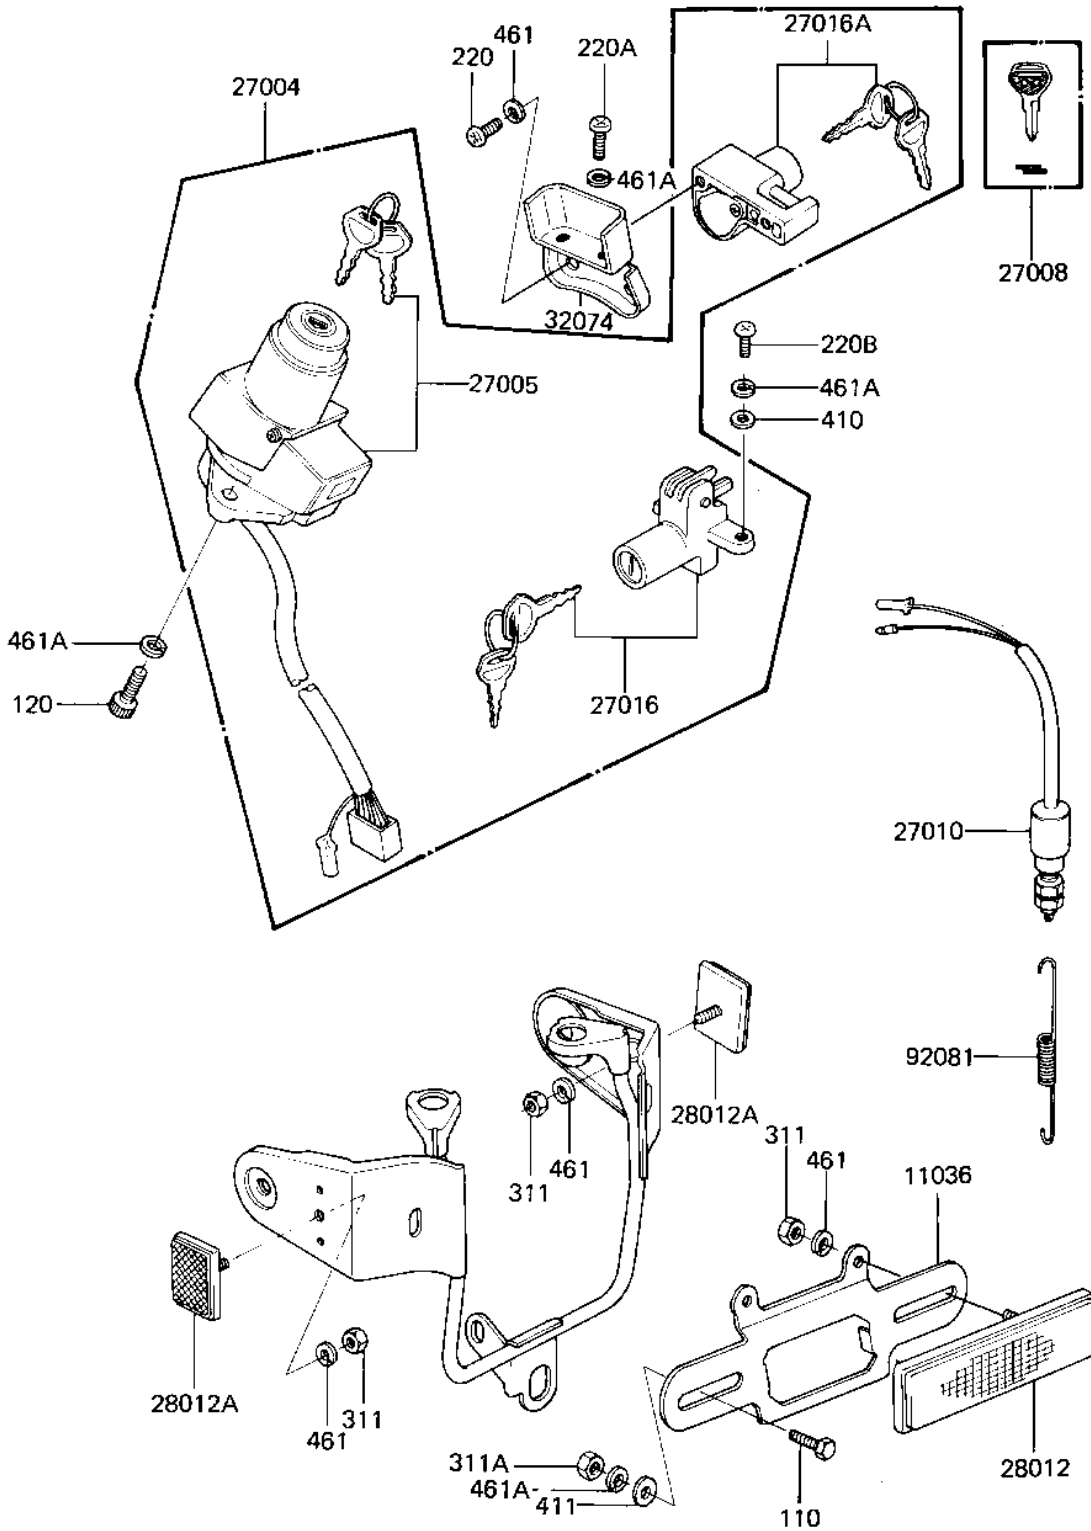

# 1982 CSR Twin PARTS DIAGRAM

IGNITION SWITCH/LOCKS/REFLECTORS

F2770-0059

# 1982 CSR Twin PARTS LIST

## IGNITION SWITCH/LOCKS/REFLECTORS

ITEM NAME	PART NUMBER	QUANTITY
BRACKET,REFLECTOR,RR (Ref # 11036)	11036-1150	1
SWITCH-ASSY (Ref # 27004)	27004-5150	2
SWITCH-ASSY-IGNITION (Ref # 27005)	27005-5024	1
KEY-LOCK,BLANK (Ref # 27008)	27008-1103	1
SWITCH-BRAKE LAMP (Ref # 27010)	27010-015	1
LOCK-ASSY,SEAT (Ref # 27016)	27016-5010	1
LOCK ASSY,HELMET (Ref # 27016A)	27016-5038	1
REFLECTOR,REAR REFLE (Ref # 28012)	28012-1005	1
REFLECTOR-REFLEX (Ref # 28012A)	28012-1009	2
BRACKET-LOCK,HELMET (Ref # 32074)	32074-1024	1
SPRING BRAKE LAMP SW (Ref # 92081)	27011-007	1
BOLT-UPSET,6X12 (Ref # 110)	112G0612	2
BOLT-SOCKET,6X16,BLA (Ref # 120)	120S0616	2
SCREW PAN HEAD 5X8 (Ref # 220)	220B0508	2
SCREW PAN HEAD 6X12 (Ref # 220A)	220B0612	2
SCREW PAN HEAD 6X14 (Ref # 220B)	220B0614	1
NUT,5MM (Ref # 311)	311B0500	4
NUT 6MM (Ref # 311A)	311B0600	2
WASHER PLAIN 6MM (Ref # 410)	410B0600	1
WASHER PLAIN 6MM (Ref # 411)	411B0600	2
WASHER SPRING 5MM (Ref # 461)	461F0500	6