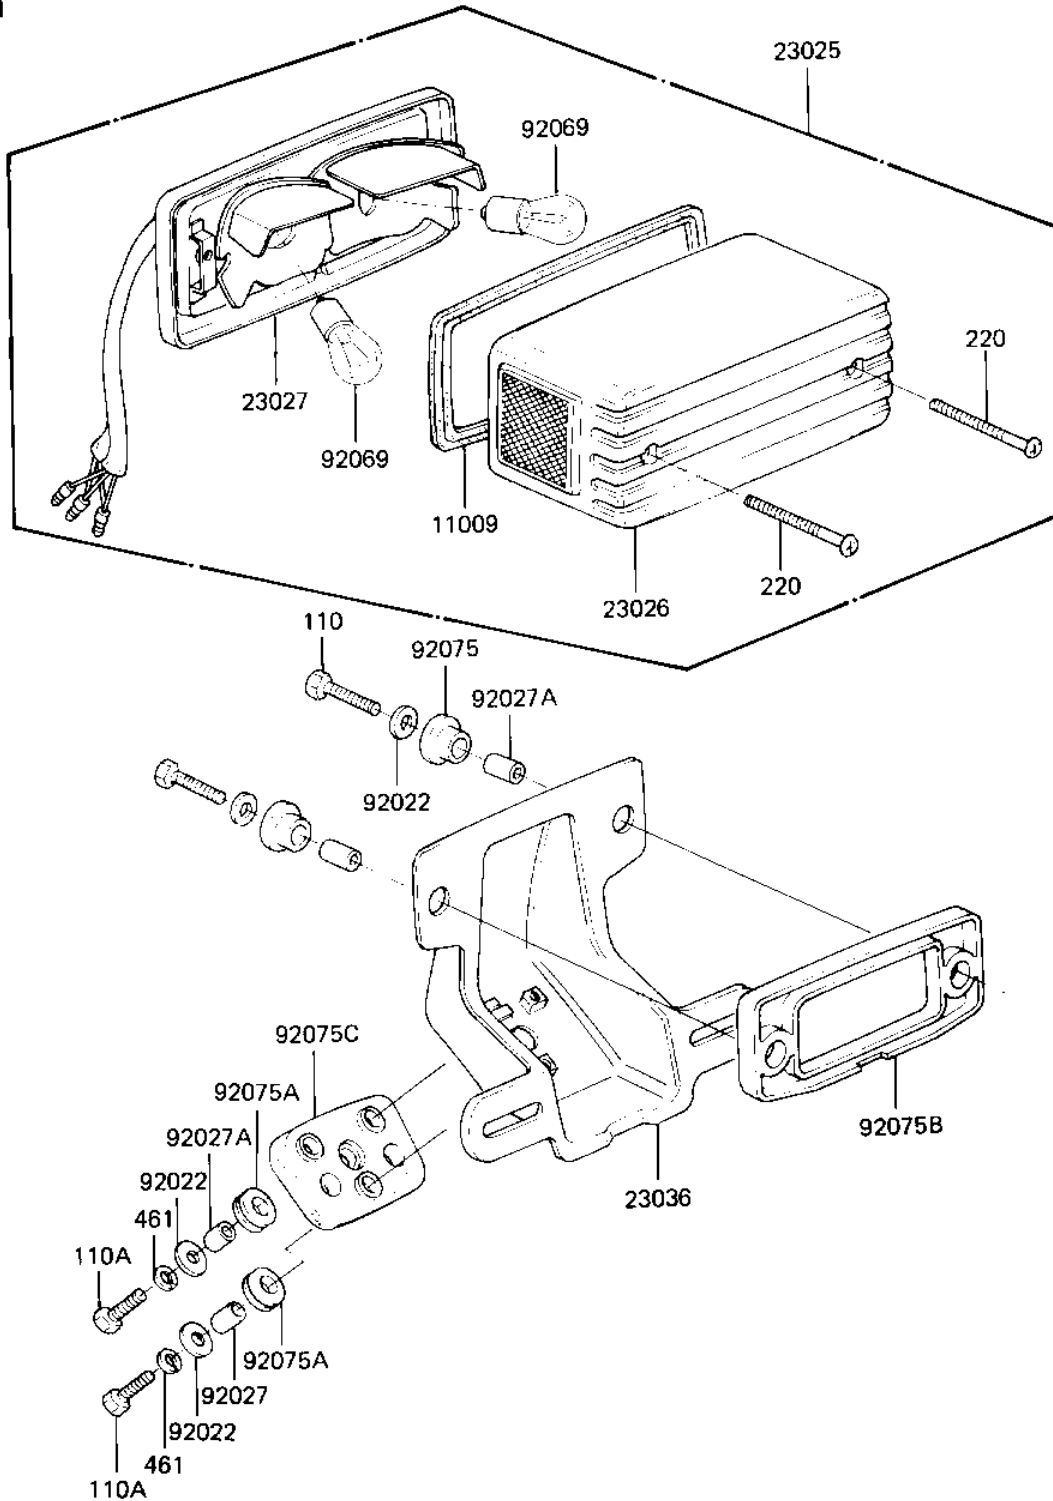

1982 CSR Twin PARTS DIAGRAM

TAILLIGHT

F2720-0056

—
R
—
N
—

1982 CSR Twin PARTS LIST

TAILLIGHT

| ITEM NAME | PART NUMBER | QUANTITY |
|--------------------------------------|-------------|----------|
| GASKET, TAIL LAMP (Ref # 11009) | 11009-1221 | 1 |
| LAMP TAIL "220-40896 (Ref # 23025) | 23025-1037 | 1 |
| LENS, TAIL LAMP (Ref # 23026) | 23026-1024 | 1 |
| BODY-COMP TAIL LAMP (Ref # 23027) | 23027-1024 | 1 |
| BRACKET-TAIL LAMP (Ref # 23036) | 23036-1033 | 1 |
| WASHER 6.5X20X1.6T (Ref # 92022) | 92022-125 | 5 |
| COLLAR 6.8X10X14.5 (Ref # 92027) | 92027-156 | 1 |
| COLLAR (Ref # 92027A) | 92027-169 | 4 |
| BULB, 12V 32/3CP (Ref # 92069) | 92069-059 | 2 |
| DAMPER RUBBER (Ref # 92075) | 92075-1092 | 2 |
| DAMPER RUBBER, RR FEN (Ref # 92075A) | 92075-121 | 3 |
| DAMPER (Ref # 92075B) | 92075-1282 | 1 |
| DAMPER (Ref # 92075C) | 92075-1283 | 1 |
| BOLT 6X22 (Ref # 110) | 112B0622 | 2 |
| BOLT-UPSET (Ref # 110A) | 112G0625 | 3 |
| SCREW-PAN-CROS (Ref # 220) | 220B0465 | 2 |
| WASHER SPRING 6MM (Ref # 461) | 461F0600 | 3 |