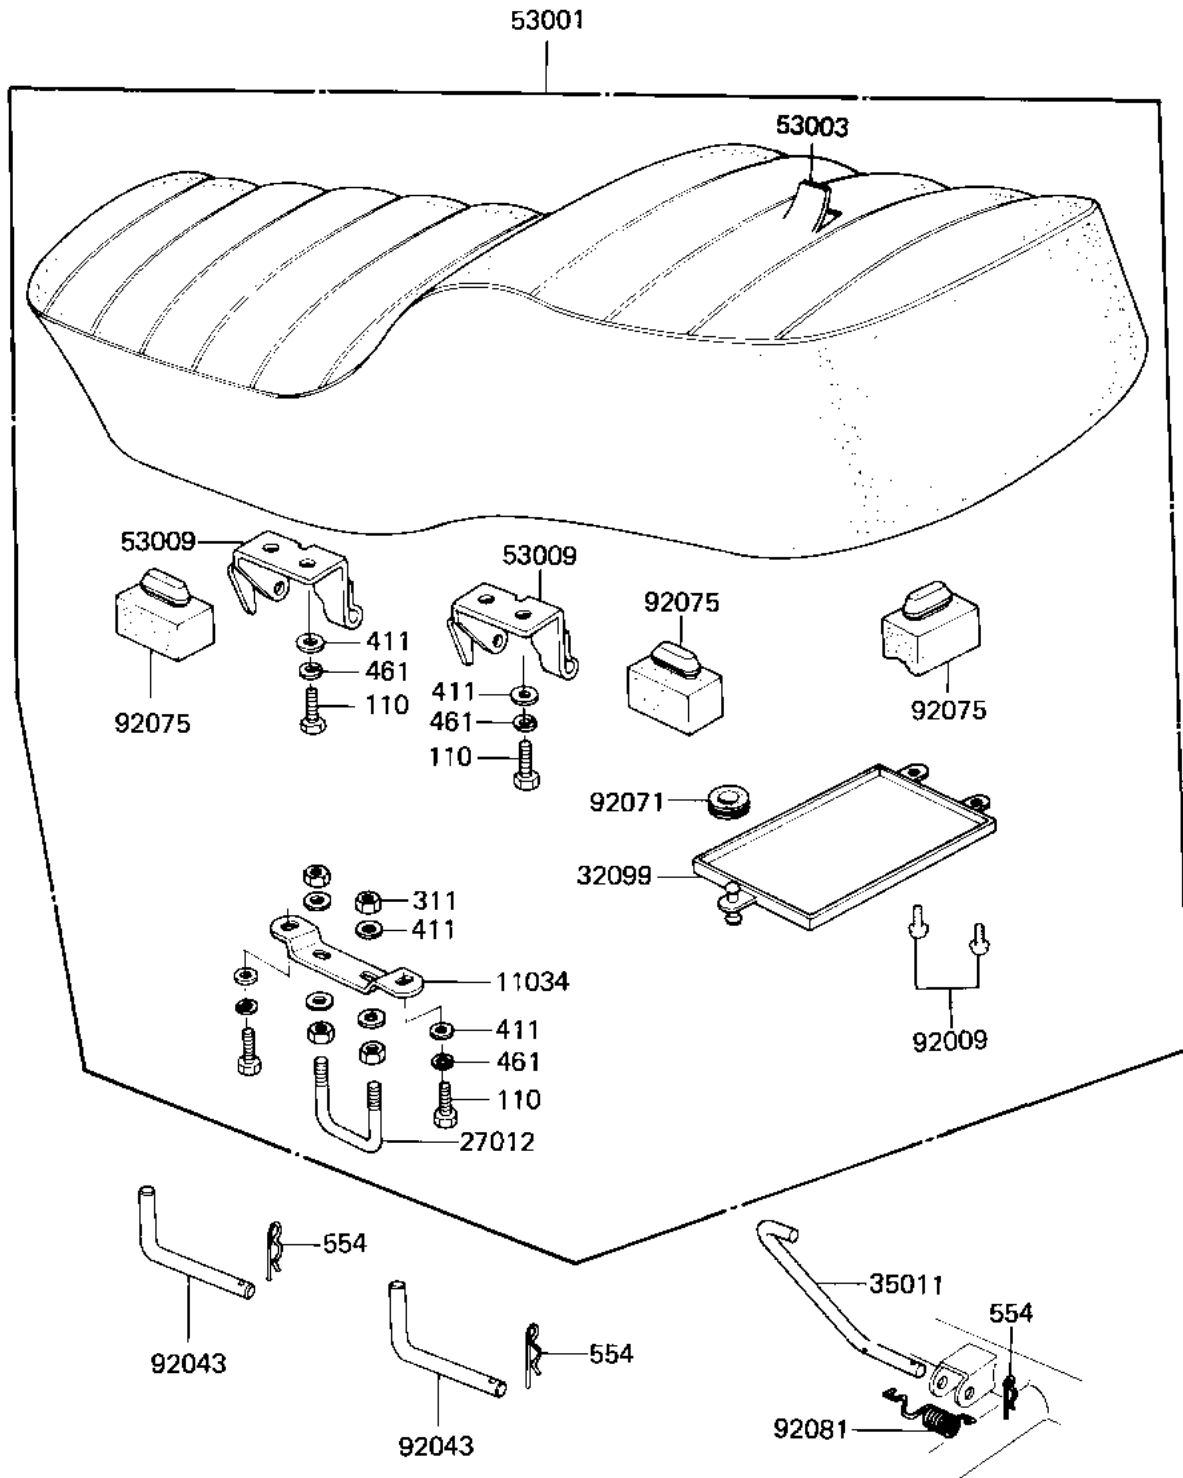

1982 CSR Twin PARTS DIAGRAM

SEAT

F2510-0054

1982 CSR Twin PARTS LIST

SEAT

ITEM NAME	PART NUMBER	QUANTITY
BRACKET,SEAT CATCH (Ref # 11034)	11034-1329	1
CATCH, SEAT (Ref # 27012)	53056-002	1
CASE (Ref # 32099)	32099-011	1
STAY,SEAT STAND (Ref # 35011)	35011-1034	1
SEAT-ASSY (Ref # 53001)	53001-1163	1
LEATHER,SEAT (Ref # 53003)	53003-1045	1
HINGE (Ref # 53009)	53009-1031	2
SCREW (Ref # 92009)	92009-1043	2
PIN,SEAT PIVOT (Ref # 92043)	92043-1021	2
UNAVAILABLE IN PRICE BOOK (Ref # 92071)	92071-053	1
DAMPER RUBBER (Ref # 92075)	92075-099	5
SPRING,SEAT HOOK (Ref # 92081)	92081-1053	1
BOLT-UPSET 6X14 (Ref # 110)	112B0614	6
NUT 6MM (Ref # 311)	311B0600	4
WASHER PLAIN 6MM (Ref # 411)	411B0600	6
WASHER SPRING 6MM (Ref # 461)	461F0600	6
PIN,SNAP (Ref # 554)	554A0600	3