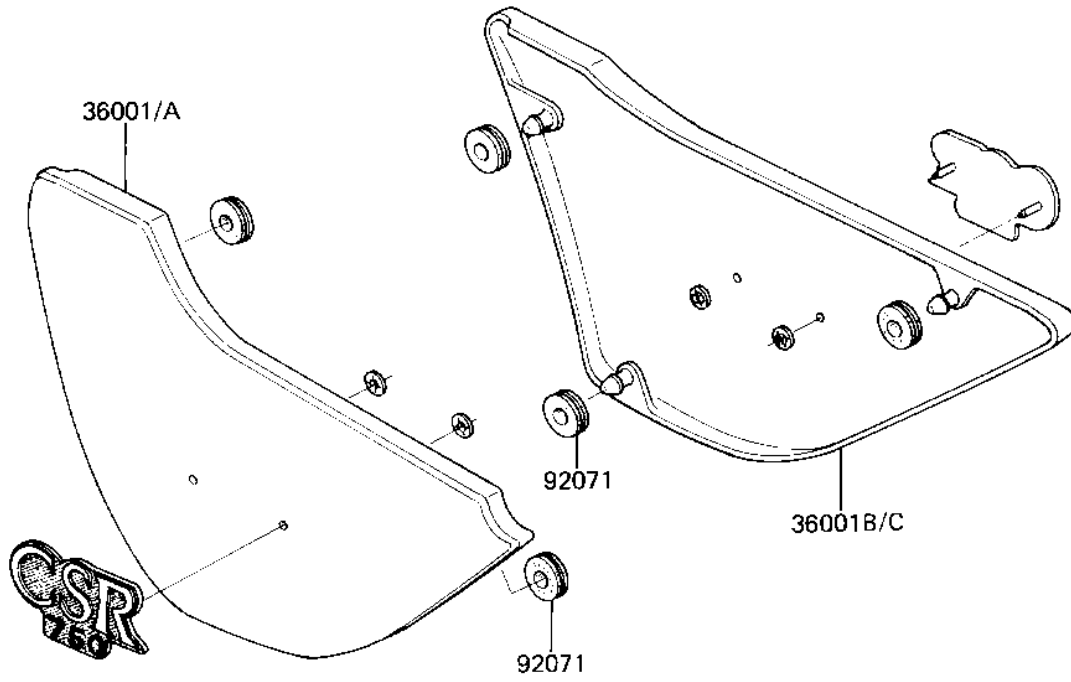

1982 CSR Twin PARTS DIAGRAM

SIDE COVERS/CHAIN COVER

F2610-0054

1982 CSR Twin PARTS LIST

SIDE COVERS/CHAIN COVER

ITEM NAME	PART NUMBER	QUANTITY
COVER-SIDE,L.H L.M R (Ref # 36001)	36001-1135-E2	1
COVER,L.H SIDE,EBONY (Ref # 36001A)	36001-1135-8G	1
COVER-SIDE,R.H L.M R (Ref # 36001B)	36001-1136-E2	1
COVER,R.H SIDE,EBONY (Ref # 36001C)	36001-1136-8G	1
CASE,CHAIN (Ref # 36014)	36014-1039	1
GROMMET (Ref # 92071)	92071-056	6
BOLT-UPSET,6X16 (Ref # 110)	112G0616	3
WASHER PLAIN 6MM (Ref # 411)	411B0600	3
WASHER SPRING 6MM (Ref # 461)	461F0600	3