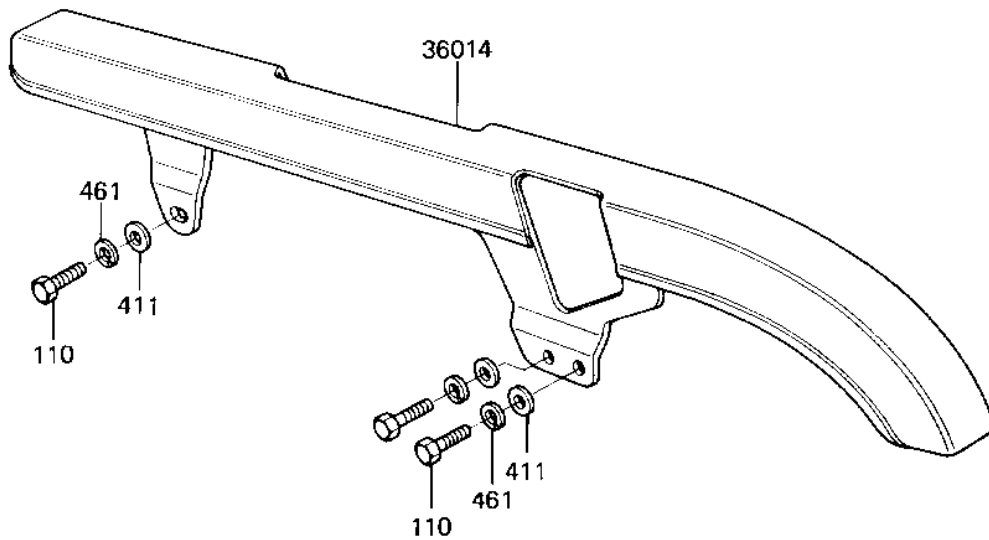

1982 CSR Twin PARTS DIAGRAM

SIDE COVERS/CHAIN COVER

F2610-0054

1982 CSR Twin PARTS LIST

SIDE COVERS/CHAIN COVER

ITEM NAME	PART NUMBER	QUANTITY
COVER-SIDE,L.H L.M R (Ref # 36001)	36001-1135-E2	1
COVER,L.H SIDE,EBONY (Ref # 36001A)	36001-1135-8G	1
COVER-SIDE,R.H L.M R (Ref # 36001B)	36001-1136-E2	1
COVER,R.H SIDE,EBONY (Ref # 36001C)	36001-1136-8G	1
CASE,CHAIN (Ref # 36014)	36014-1039	1
GROMMET (Ref # 92071)	92071-056	6
BOLT-UPSET,6X16 (Ref # 110)	112G0616	3
WASHER PLAIN 6MM (Ref # 411)	411B0600	3
WASHER SPRING 6MM (Ref # 461)	461F0600	3