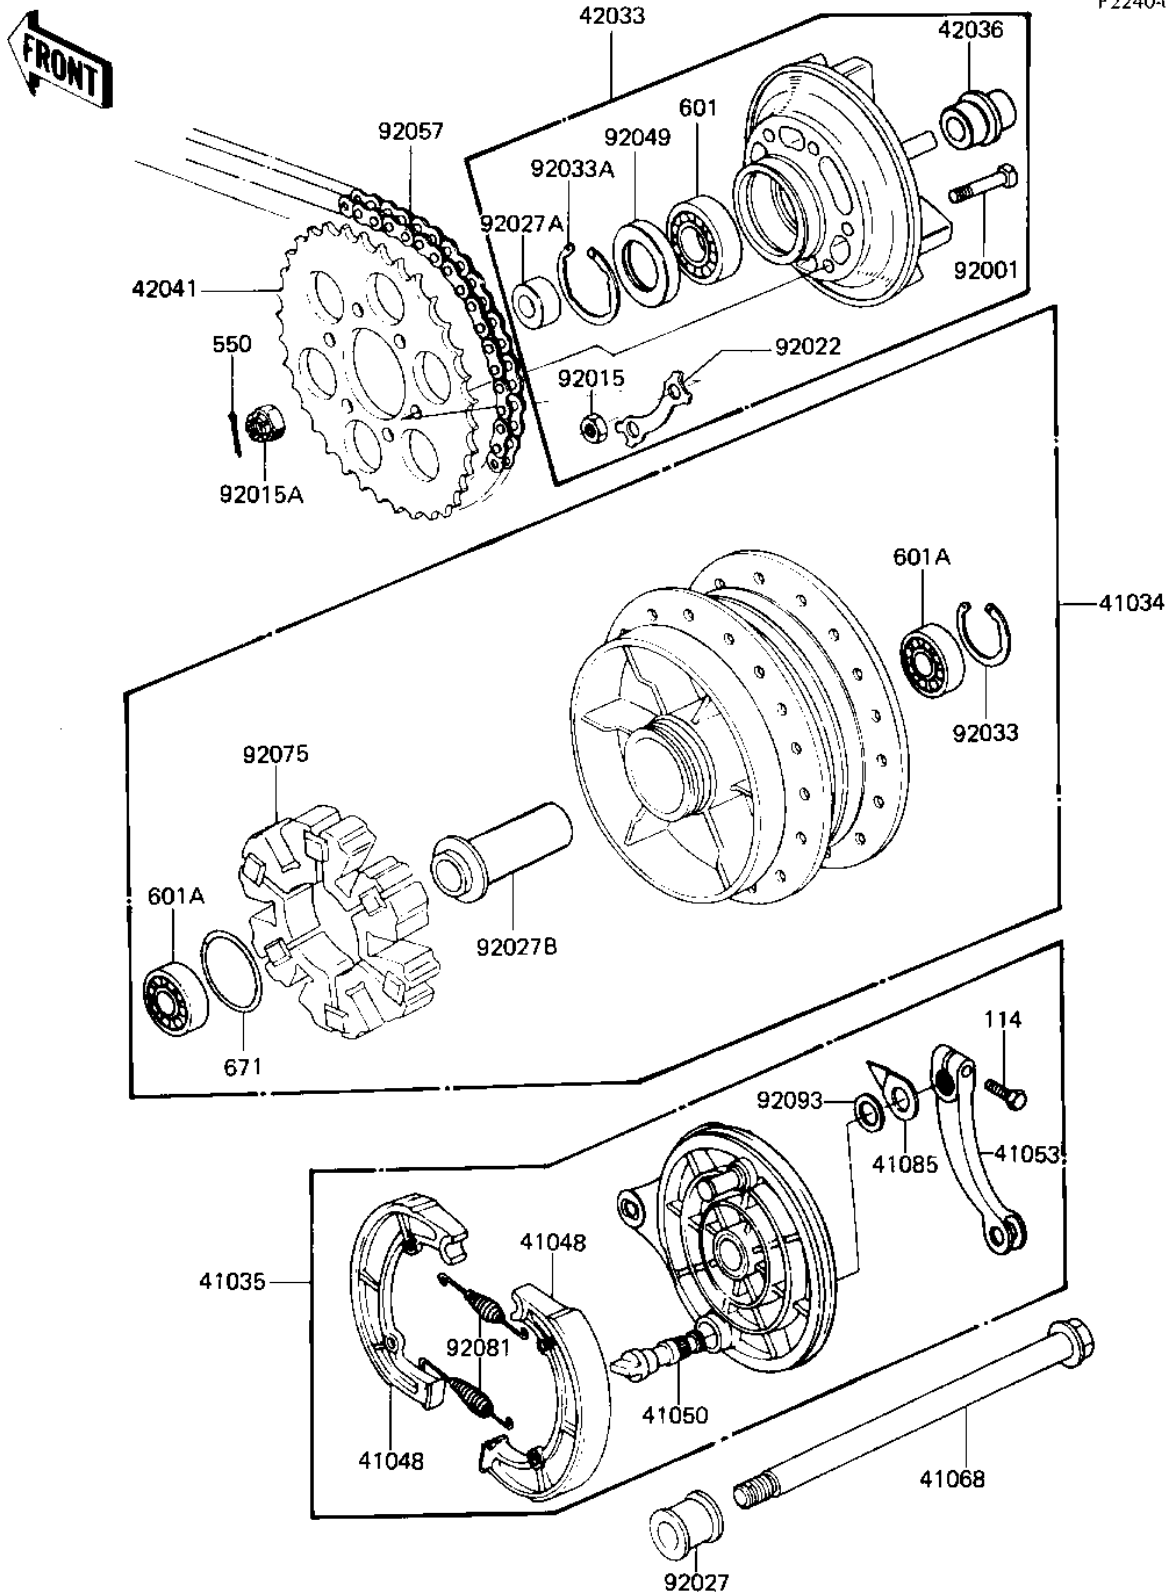

1982 CSR Twin PARTS DIAGRAM

REAR HUB/BRAKE/CHAIN

F2240-0041

FRONT
R
N

1982 CSR Twin PARTS LIST

REAR HUB/BRAKE/CHAIN

ITEM NAME	PART NUMBER	QUANTITY
DRUM-ASSY,RR BRK (Ref # 41034)	41034-1055	1
PANEL-ASY,RR BRK (Ref # 41035)	41035-1056	1
SHOE,BRAKE (Ref # 41048)	42019-012	2
CAM SHAFT,BRAKE (Ref # 41050)	41050-017	1
LEVER REAR BRAKE CAM (Ref # 41053)	42029-039	1
AXLE,RR (Ref # 41068)	41068-1086	1
INDICATOR,BRAKE SHOE (Ref # 41085)	41085-004	1
COUPLING ASSY,RR HUB (Ref # 42033)	42033-1021	1
SLEEVE,RR HUB L=33M/ (Ref # 42036)	42036-1036	1
SPROCKET,REAR,38T (Ref # 42041)	42041-1054	1
BOLT (Ref # 92001)	92001-161	6
NUT 10MM (Ref # 92015)	42045-005	6
NUT CASTLE,16MM (Ref # 92015A)	92015-055	1
WASHER,LOCK (Ref # 92022)	92022-1212	3
COLLAR,AXLE,L=28M/M (Ref # 92027)	92027-1226	1
COLLAR,RR AXLE L.H (Ref # 92027A)	92027-1262	1
COLLAR,RR WHEEL BRG (Ref # 92027B)	92027-1267	1
CIRCLIP,47M/M (Ref # 92033)	92033-1042	1
CIRCLIP,62M/M (Ref # 92033A)	92033-1044	1
OIL SEAL (Ref # 92049)	92050-027	1
CHAIN,530X106 SH-D (Ref # 92057)	92057-1044	1
SHOCK DAMPER,REAR HU (Ref # 92075)	42014-033	1
SPRING,BRAKE SHOE (Ref # 92081)	41049-012	2
DUST SHIELD-BRAKE CA (Ref # 92093)	41051-003	1
BOLT HEX HEAD 8X28 (Ref # 114)	114G0828	1
PIN-COTTER,4.0X35 (Ref # 550)	550D4035	1
BALL BEARING,#6206 (Ref # 601)	601B6206	1
UNAVAILABLE IN PRICE BOOK (Ref # 601A)	601B630322	2
"0" RING,65MM (Ref # 671)	671B2565	1