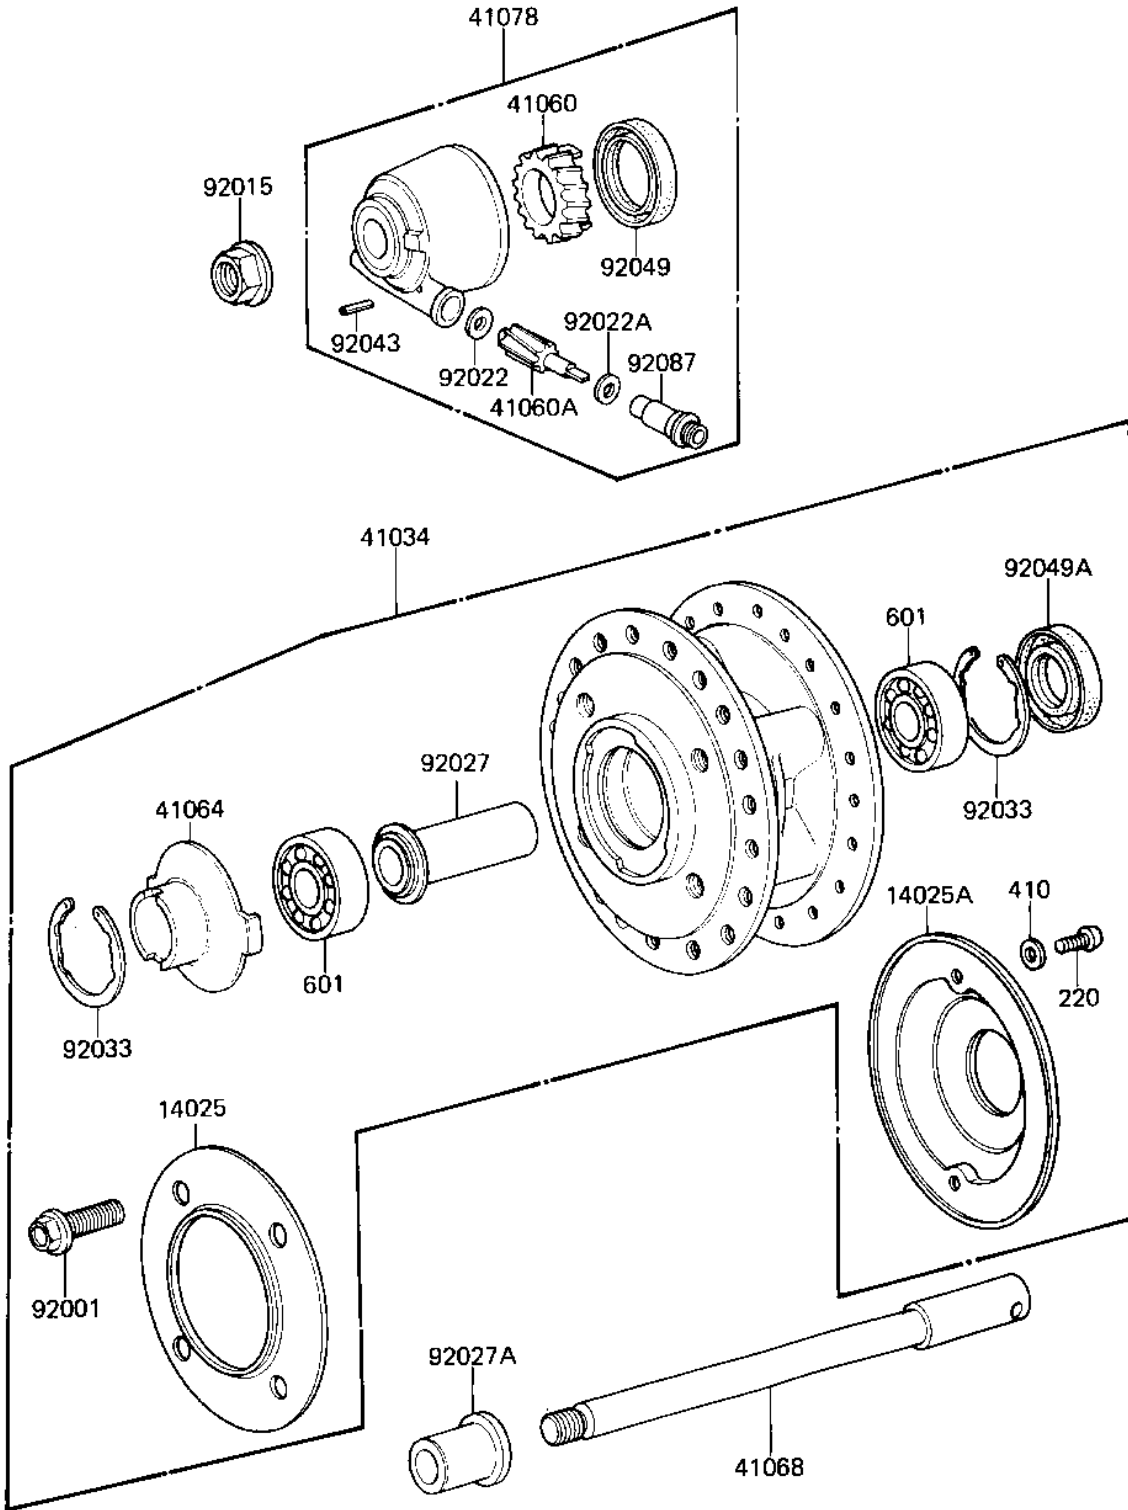

1982 CSR Twin PARTS DIAGRAM

FRONT HUB

F2230-0033

1982 CSR Twin PARTS LIST

FRONT HUB

ITEM NAME	PART NUMBER	QUANTITY
COVER,DUST,LH (Ref # 14025)	14025-1277	1
COVER,DUST,RH (Ref # 14025A)	14025-1341	1
DRUM-ASSY,FR BRK (Ref # 41034)	41034-1033	1
GEAR,SPEEDOMETER (Ref # 41060)	41059-026	1
PINION,SPEEDOMETER,9 (Ref # 41060A)	41060-1016	1
RECEIVER,SPEEDOMETER (Ref # 41064)	41064-1006	1
AXLE,FRONT,L=204M/M (Ref # 41068)	41068-1009	1
GEAR BOX ASSY, (Ref # 41078)	41078-1013	1
BOLT,HEX HEAD,10X30 (Ref # 92001)	92001-1173	4
NUT,14MM (Ref # 92015)	92015-1407	1
WASHER THRST SPD PIN (Ref # 92022)	41063-001	1
WASHER THRST SPD PIN (Ref # 92022A)	41063-001	1
COLLAR,FR HUB L=55M/ (Ref # 92027)	92027-1223	1
COLLAR,FR AXLE L=30M (Ref # 92027A)	92027-1225	1
CIRCLIP,42MM (Ref # 92033)	92033-1041	2
PIN,SPRING (Ref # 92043)	41082-001	1
OIL SEAL,BJN30427-C3 (Ref # 92049)	92049-1057	1
OIL SEAL,AG1144AO (Ref # 92049A)	92049-1058	1
BUSHING,METER GEAR (Ref # 92087)	92087-1002	1
SCREW-PAN-CROS (Ref # 220)	220B0514	2
WASHER PLAIN 5MM (Ref # 410)	410B0500	2
UNAVAILABLE IN PRICE BOOK (Ref # 601)	601B63022	2