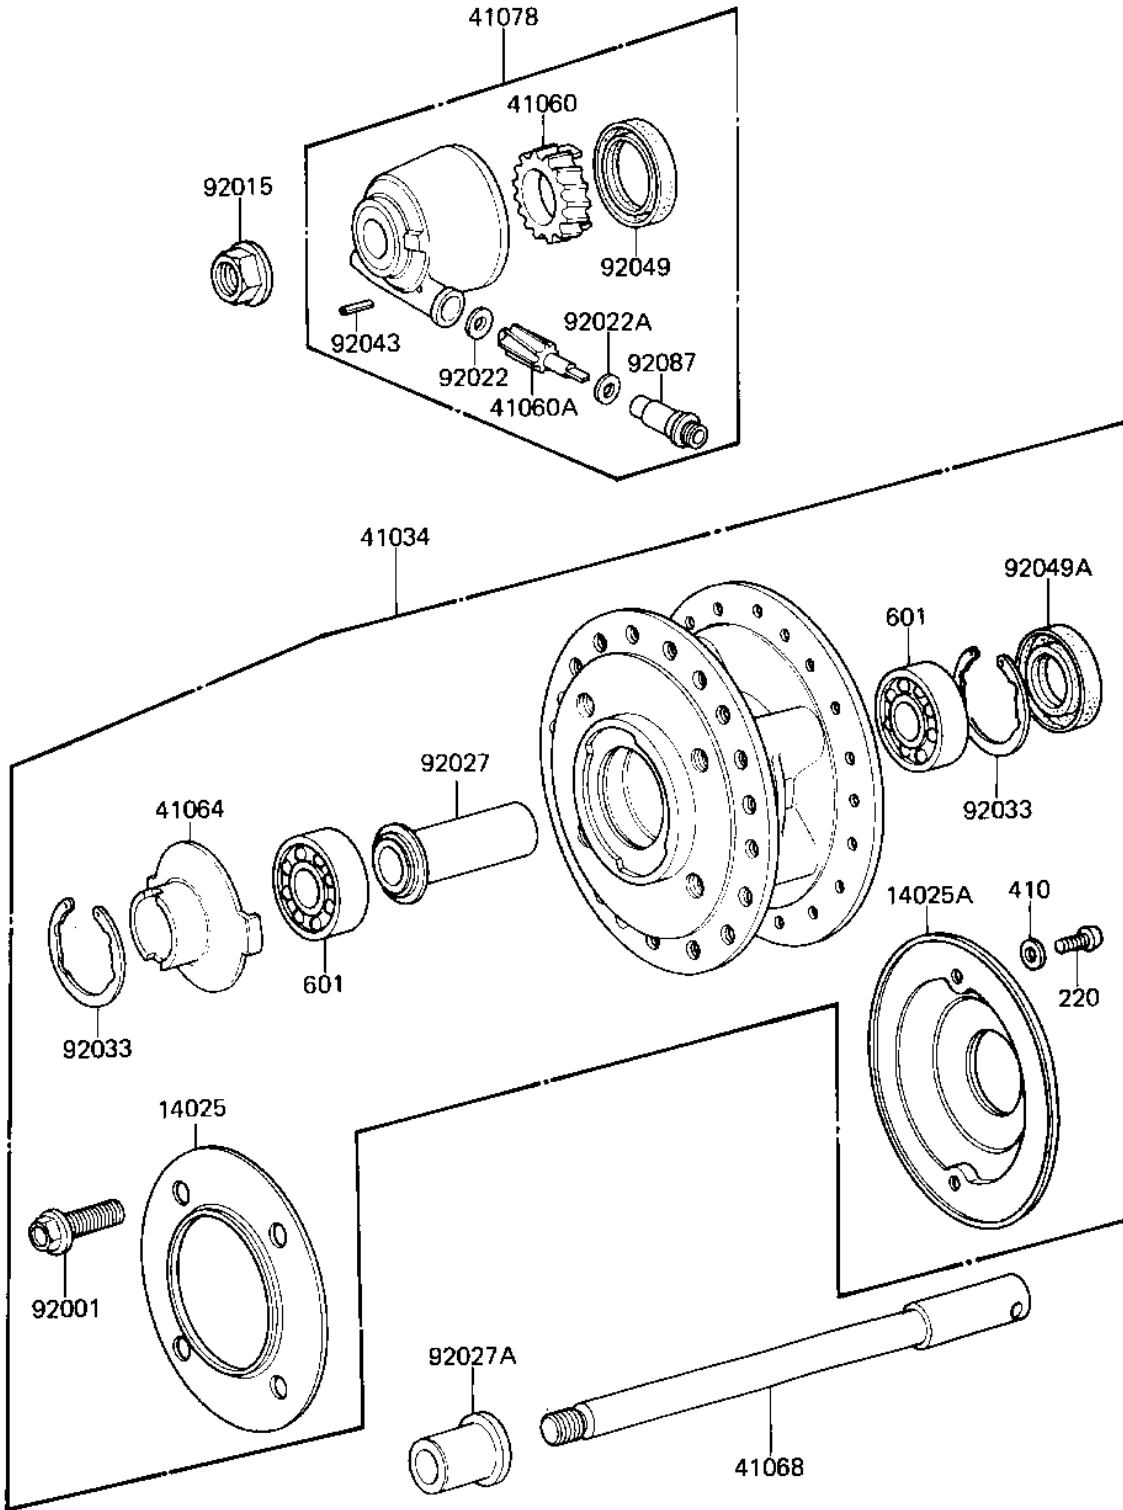

## 1982 CSR Twin PARTS DIAGRAM

FRONT HUB

F2230-0033

## 1982 CSR Twin PARTS LIST

### FRONT HUB

ITEM NAME	PART NUMBER	QUANTITY
COVER,DUST,LH (Ref # 14025)	14025-1277	1
COVER,DUST,RH (Ref # 14025A)	14025-1341	1
DRUM-ASSY,FR BRK (Ref # 41034)	41034-1033	1
GEAR,SPEEDOMETER (Ref # 41060)	41059-026	1
PINION,SPEEDOMETER,9 (Ref # 41060A)	41060-1016	1
RECEIVER,SPEEDOMETER (Ref # 41064)	41064-1006	1
AXLE,FRONT,L=204M/M (Ref # 41068)	41068-1009	1
GEAR BOX ASSY, (Ref # 41078)	41078-1013	1
BOLT,HEX HEAD,10X30 (Ref # 92001)	92001-1173	1
NUT,14MM (Ref # 92015)	92015-1407	1
WASHER THRST SPD PIN (Ref # 92022)	41063-001	2
COLLAR,FR HUB L=55M/ (Ref # 92027)	92027-1223	1
COLLAR,FR AXLE L=30M (Ref # 92027A)	92027-1225	1
CIRCLIP,42MM (Ref # 92033)	92033-1041	1
PIN,SPRING (Ref # 92043)	41082-001	1
OIL SEAL,BJN30427-C3 (Ref # 92049)	92049-1057	1
OIL SEAL,AG1144A0 (Ref # 92049A)	92049-1058	1
BUSHING,METER GEAR (Ref # 92087)	92087-1002	1
SCREW-PAN-CROS (Ref # 220)	220B0514	1
WASHER PLAIN 5MM (Ref # 410)	410B0500	1
UNAVAILABLE IN PRICE BOOK (Ref # 601)	601B63022	1