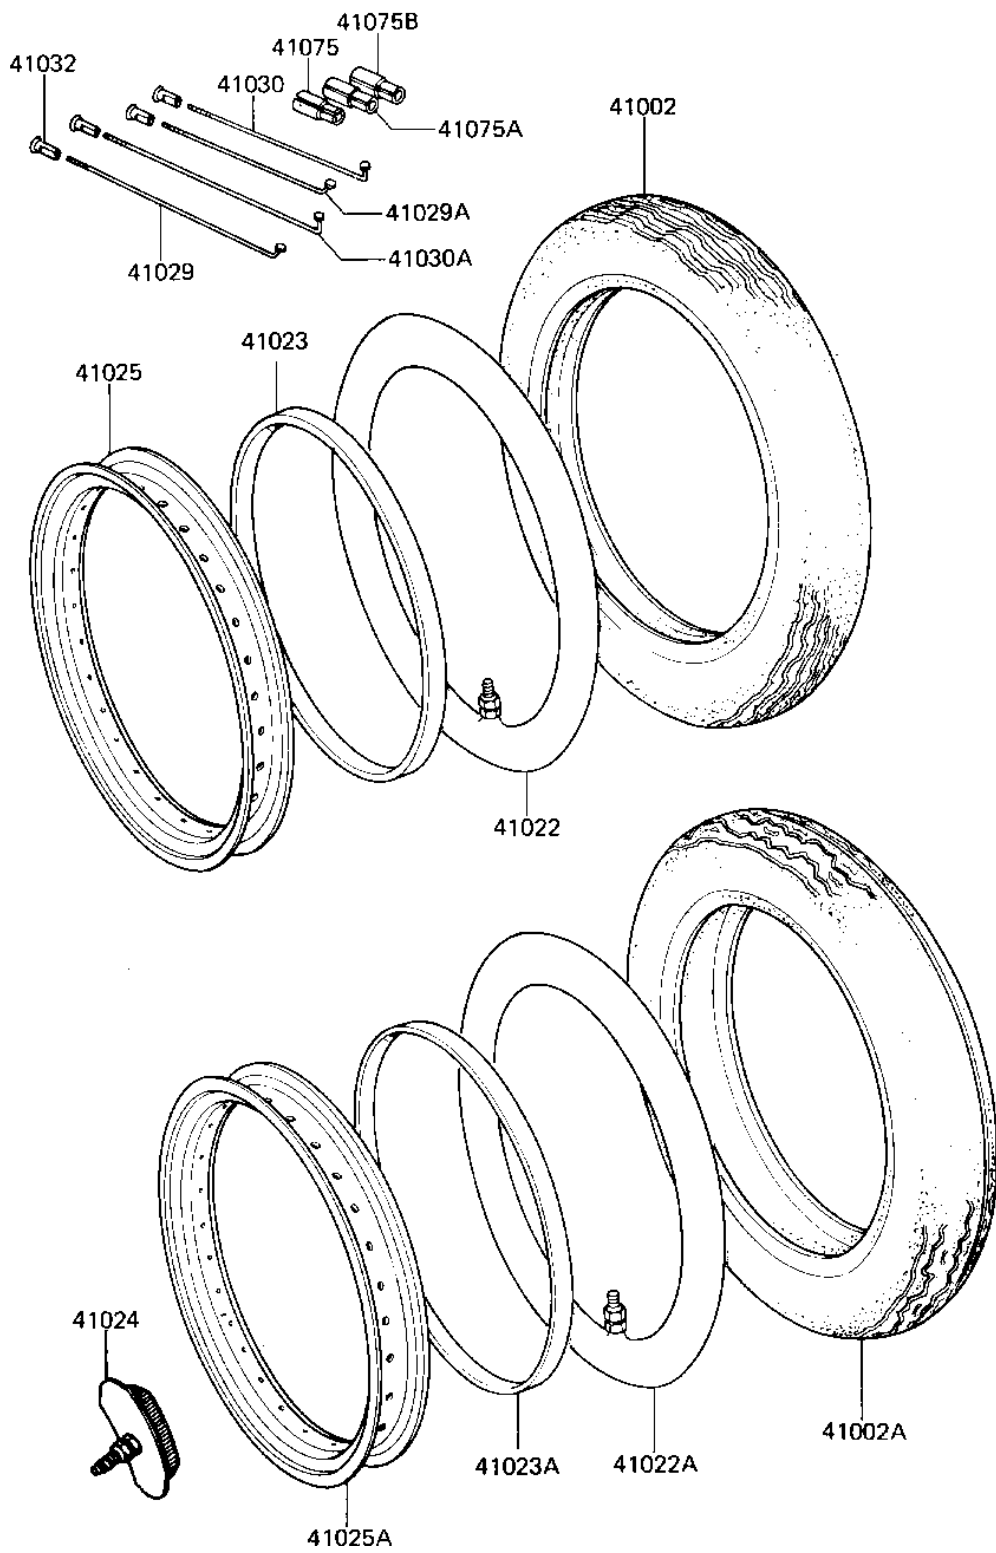

# 1982 CSR Twin PARTS DIAGRAM

WHEELS/TIRES

F2230-0038

# 1982 CSR Twin PARTS LIST

## WHEELS/TIRES

ITEM NAME	PART NUMBER	QUANTITY
TIRE 325H-19 F11 (Ref # 41002)	41002-1190	1
TIRE 130/90-16 K427 (Ref # 41002A)	41002-1191	1
*** N.L.A.*** (Canada) (Ref # 41022)	41022-030	1
TUBE-TIRE,RR,130/90- (Ref # 41022A)	41022-1010	1
BAND RIM (Ref # 41023)	41023-015	1
BAND,RIM,120/90-16 (Ref # 41023A)	41023-1023	1
STOPPER-RIM,3.00(DUN (Ref # 41024)	41024-1004	2
RIM,FRONT (Ref # 41025)	41025-1049	1
RIM,REAR (Ref # 41025A)	41025-1050	1
SPOKE-INNER,FRONT (Ref # 41029)	41029-1062	20
SPOKE-INNER,REAR (Ref # 41029A)	41029-1063	20
SPOKE-OUTER,FRONT (Ref # 41030)	41030-1054	20
SPOKE-OUTER,REAR (Ref # 41030A)	41030-1055	20
NIPPLE-SPOKE (Ref # 41032)	41032-1005	80
WEIGHT,BALANCE,10G (Ref # 41075)	41075-1007	AR
WEIGHT,BALANCE,20G (Ref # 41075A)	41075-1008	AR
WEIGHT,BALANCE,30G (Ref # 41075B)	41075-1009	AR