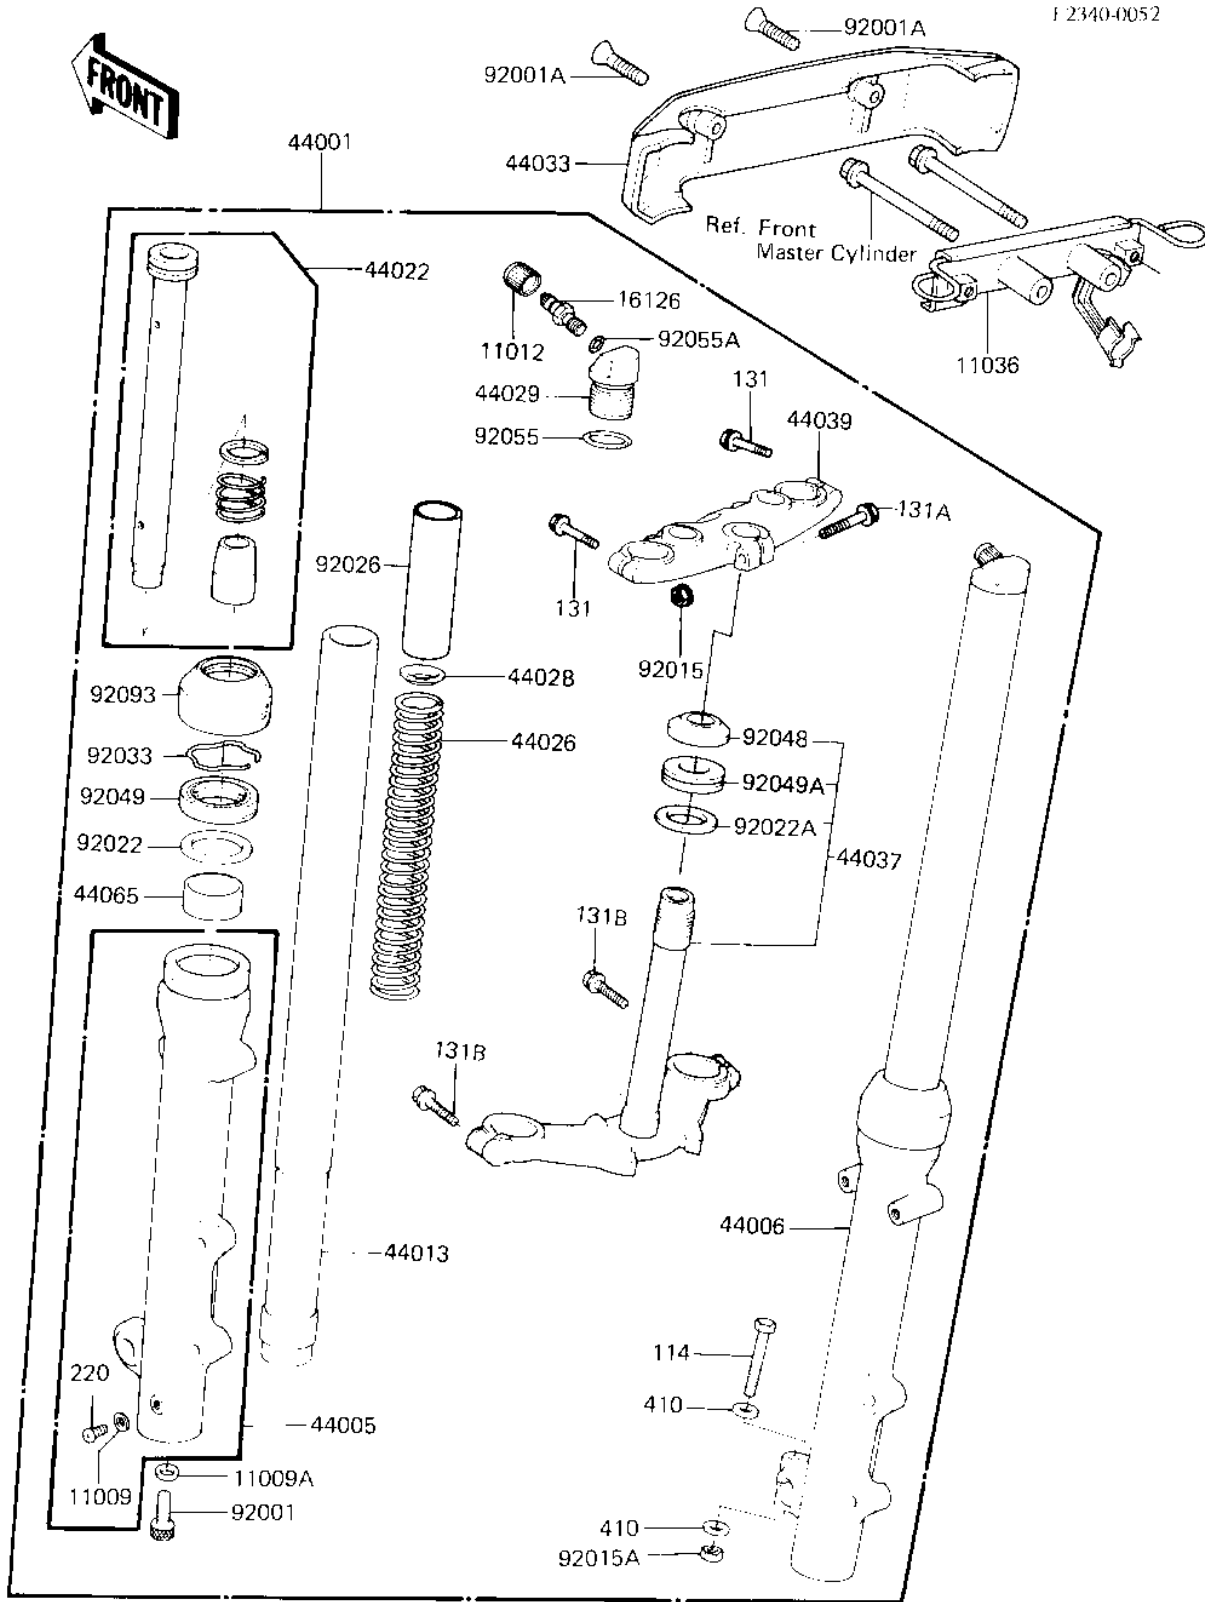

1982 CSR Twin PARTS DIAGRAM

FRONT FORK

1982 CSR Twin PARTS LIST

FRONT FORK

ITEM NAME	PART NUMBER	QUANTITY
GASKET FORK DRAIN PL (Ref # 11009)	44045-002	2
GASKET,FORK CYLINDER (Ref # 11009A)	44045-057	2
CAP,AIR VALVE (Ref # 11012)	11012-1241	2
BRACKET-A (Ref # 11036)	11036-1253	1
VALVE AIR (Ref # 16126)	16126-1052	2
FORK-FRONT (Ref # 44001)	44001-1286	1
TUBE,LH,FORK OUTER (Ref # 44005)	44005-1078	1
TUBE,RH,FORK OUTER (Ref # 44006)	44006-1078	1
PIPE-FORK INNER (Ref # 44013)	44013-1072	2
CYLINDER-FORK (Ref # 44022)	44022-1066	2
SPRING-FRONT FORK (Ref # 44026)	44026-1122	2
GUIDE,FORK SPRING (Ref # 44028)	44028-033	2
SEAT-FORK SPRING (Ref # 44029)	44029-1029	2
COVER,FORK (Ref # 44033)	44033-1054	1
STEM,STEERING (Ref # 44037)	44037-1050	1
HOLDER-FORK UPPER (Ref # 44039)	44039-1047	1
BUSHING-FRONT FORK (Ref # 44065)	44065-1016	2
BOLT-FORK CYLINDER (Ref # 92001)	44041-040	2
SCREW-CSK-RD-CROS (Ref # 92001A)	222C0518	2
NUT-8MM (Ref # 92015)	92015-1022	1
NUT,LOCK,8MM (Ref # 92015A)	92015-1124	1
WASHER (Ref # 92022)	92022-1275	2
WASHER,PLAIN (Ref # 92022A)	92022-231	1
SPACER,FORK SPRING (Ref # 92026)	92026-1012	2
RING-SNAP,FORK OIL (Ref # 92033)	92033-1100	2
CONE,STEERING STEM (Ref # 92048)	92047-012	1
SEAL-OIL,FRONT FORK (Ref # 92049)	92049-1101	2
OIL SEAL,STEERING ST (Ref # 92049A)	92056-003	1
"O" RING,FORK TOP (Ref # 92055)	92055-1012	2

1982 CSR Twin PARTS LIST

FRONT FORK

ITEM NAME	PART NUMBER	QUANTITY
"O" RING,AIR VALVE (Ref # 92055A)	92055-1094	2
DUST SHIELD,FORK (Ref # 92093)	92093-1037	2
BOLT,HEX HEAD,8X55 (Ref # 114)	114G0855	1
BOLT,FLANGED,8X45 (Ref # 131)	131G0845	2
BOLT,FLANGED,8X55 (Ref # 131A)	130G0855	1
BOLT,FLANGED,10X40 (Ref # 131B)	131G1040	2
SCREW PAN HEAD 4X8 (Ref # 220)	220B0408	2
WASHER PLAIN 8MM (Ref # 410)	410B0800	2