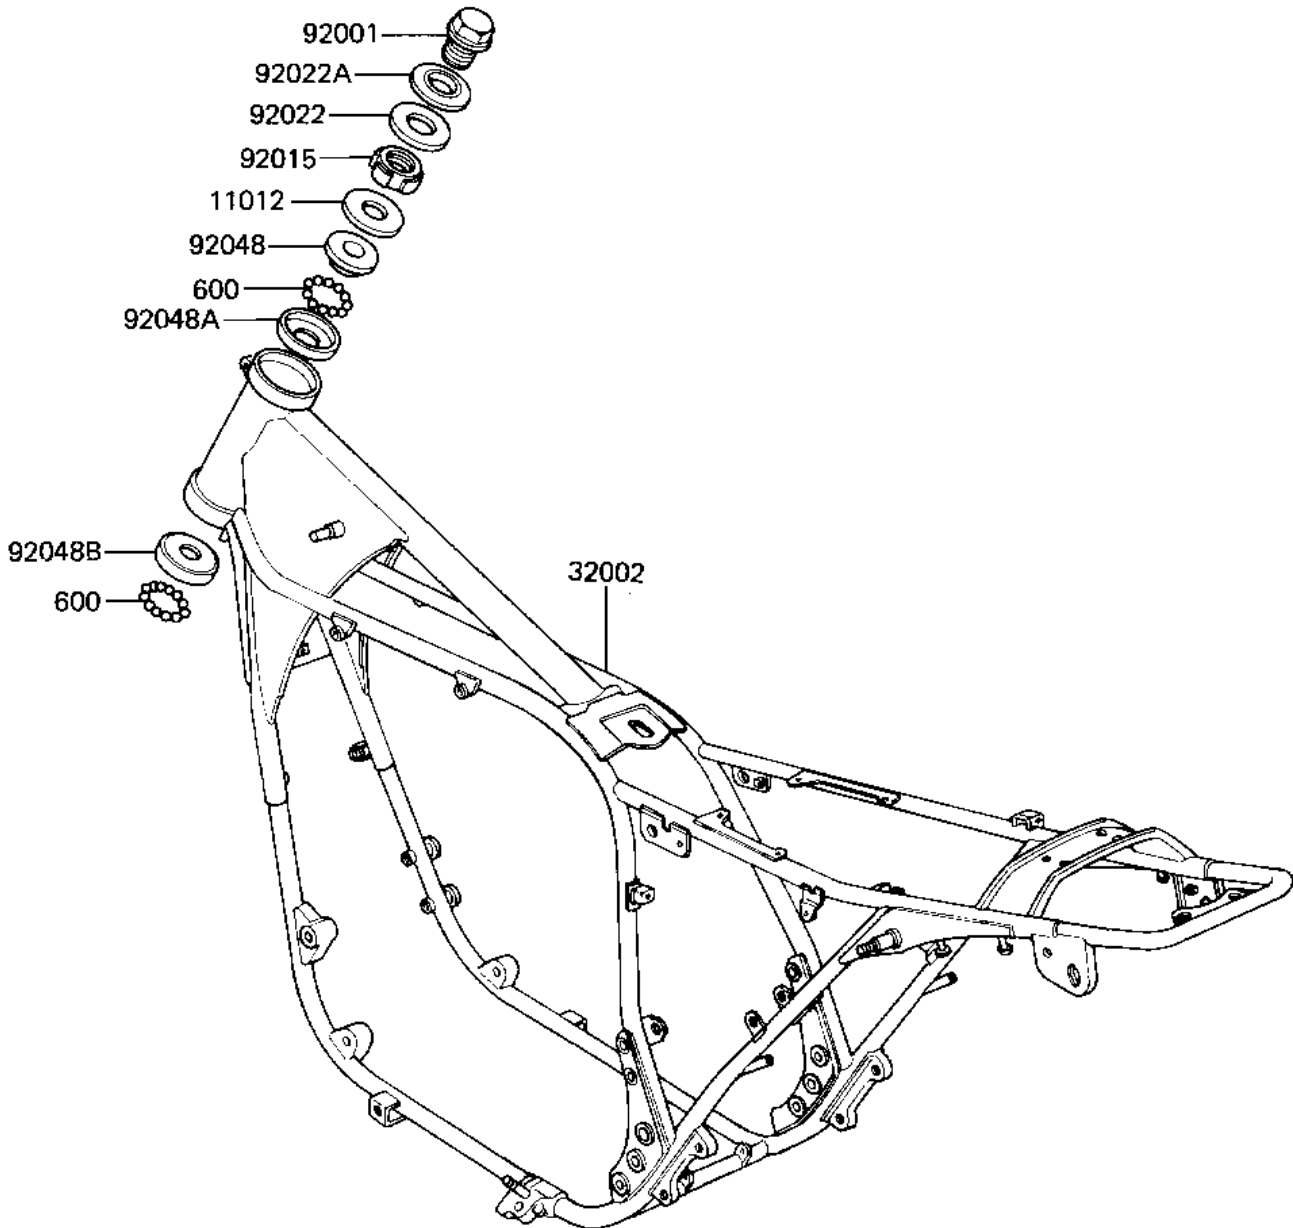

1982 CSR Twin PARTS DIAGRAM

FRAME

F2120-0054

1982 CSR Twin PARTS LIST

FRAME

ITEM NAME	PART NUMBER	QUANTITY
CAP, STEERING STEM (Ref # 11012)	46098-016	1
FRAME-COMP (Ref # 32002)	32002-1294	1
BOLT,STEERG STEM HEA (Ref # 92001)	92007-031	1
NUT STEERING STEM LC (Ref # 92015)	92090-007	1
WASHER,WAVE (Ref # 92022)	46100-003	1
WASHER,STEERG STM HD (Ref # 92022A)	92022-230	1
CONE,STRNG STM BRNG (Ref # 92048)	92047-011	1
RACE STRNG STEM BERN (Ref # 92048A)	92048-006	1
RACE,STRNG STM BRNG (Ref # 92048B)	92048-008	1
BALL STEEL 1/4' (Ref # 600)	600A0800	39