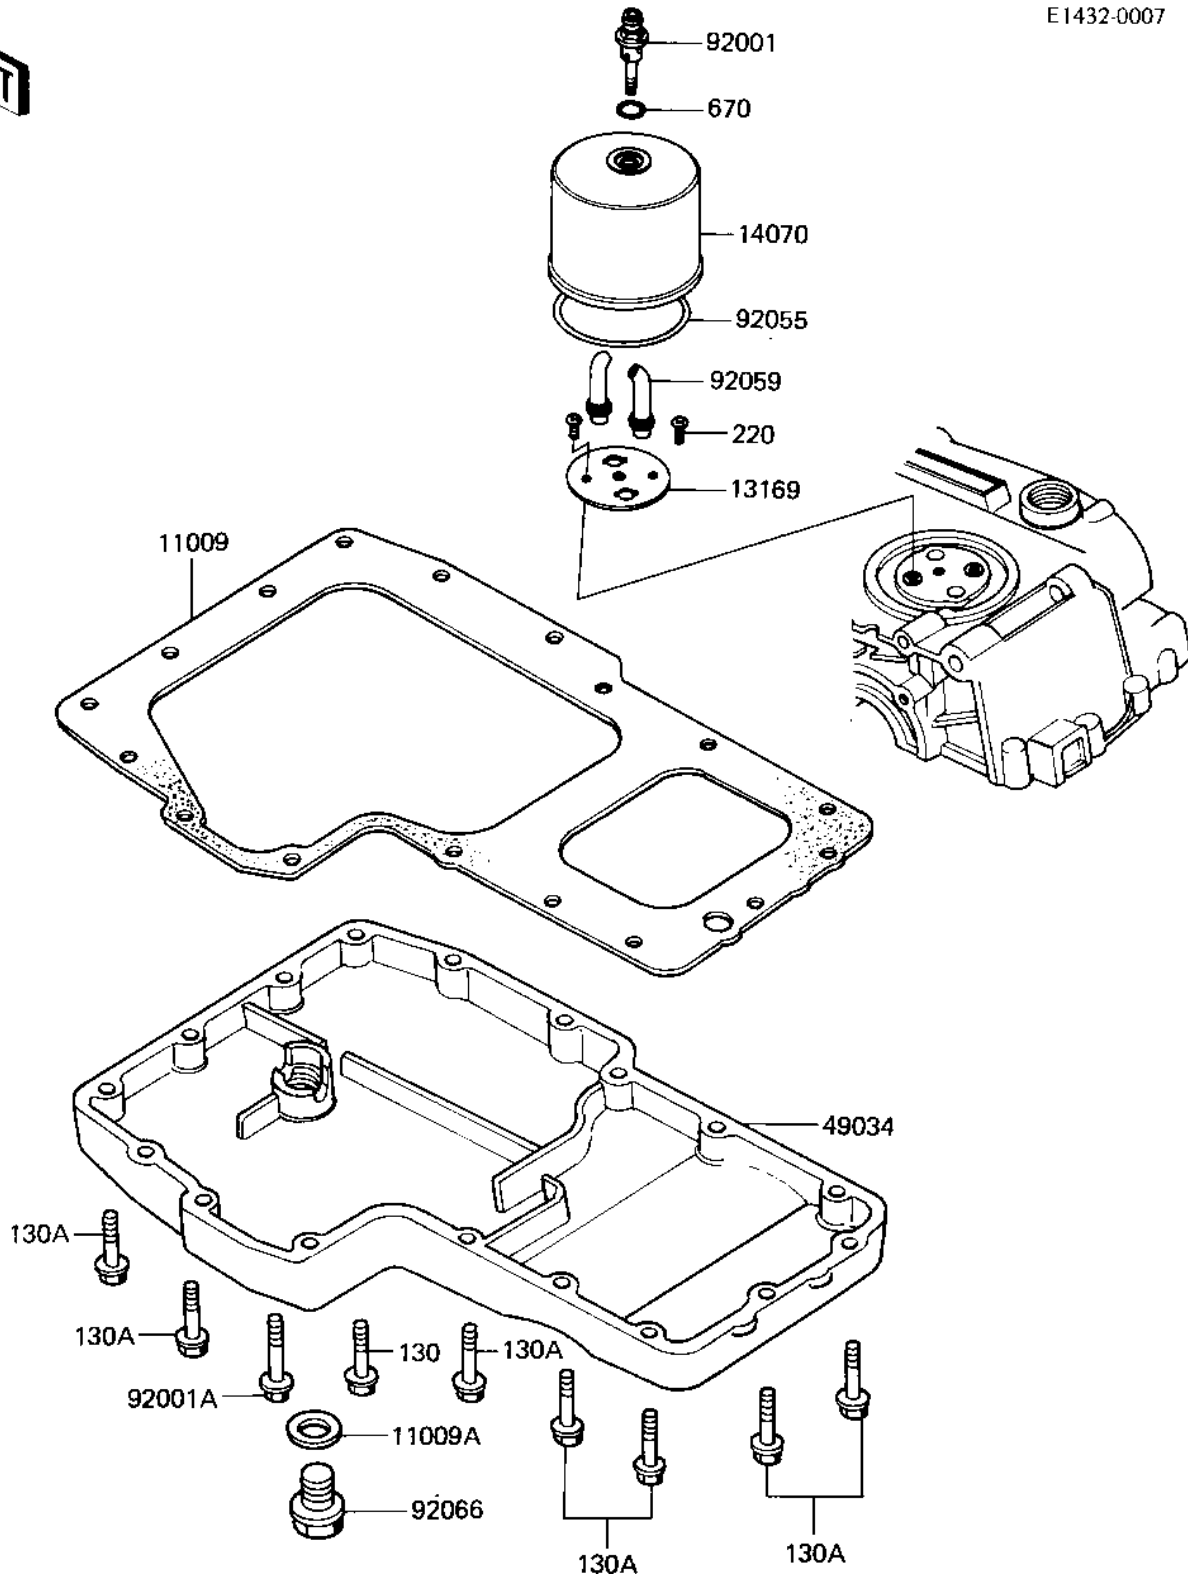

1982 CSR Twin PARTS DIAGRAM

BREATHER COVER/OIL PLAN

E1432-0007

1982 CSR Twin PARTS LIST

BREATHER COVER/OIL PAN

| ITEM NAME | PART NUMBER | QUANTITY |
|---------------------------------------|-------------|----------|
| GASKET,OIL PAN (Ref # 11009) | 16112-004 | 1 |
| GASKET,DRIN PLUG (Ref # 11009A) | 92065-097 | 1 |
| PLATE,BREATHER (Ref # 13169) | 14068-007 | 1 |
| BODY,BREATHER (Ref # 14070) | 14070-007 | 1 |
| PAN-OIL (Ref # 49034) | 49034-1013 | 1 |
| BOLT,BREATHER FITTIN (Ref # 92001) | 92003-098 | 1 |
| BOLT, HEX HEAD, 6X34 (Ref # 92001A) | 92003-159 | 1 |
| "O" RING,91MM (Ref # 92055) | 92055-052 | 1 |
| TUBE,BREATHER (Ref # 92059) | 92059-140 | 2 |
| PLUG,OIL DRAIN,12X15 (Ref # 92066) | 92066-1174 | 1 |
| UNAVAILABLE IN PRICE BOOK (Ref # 130) | 130G062 | 1 |
| BOLT,FLANGED,6X25 (Ref # 130A) | 130G0625 | 15 |
| SCREW PAN HEAD 6X18 (Ref # 220) | 220B0618 | 2 |
| "O" RING,16MM (Ref # 670) | 670B2016 | 1 |