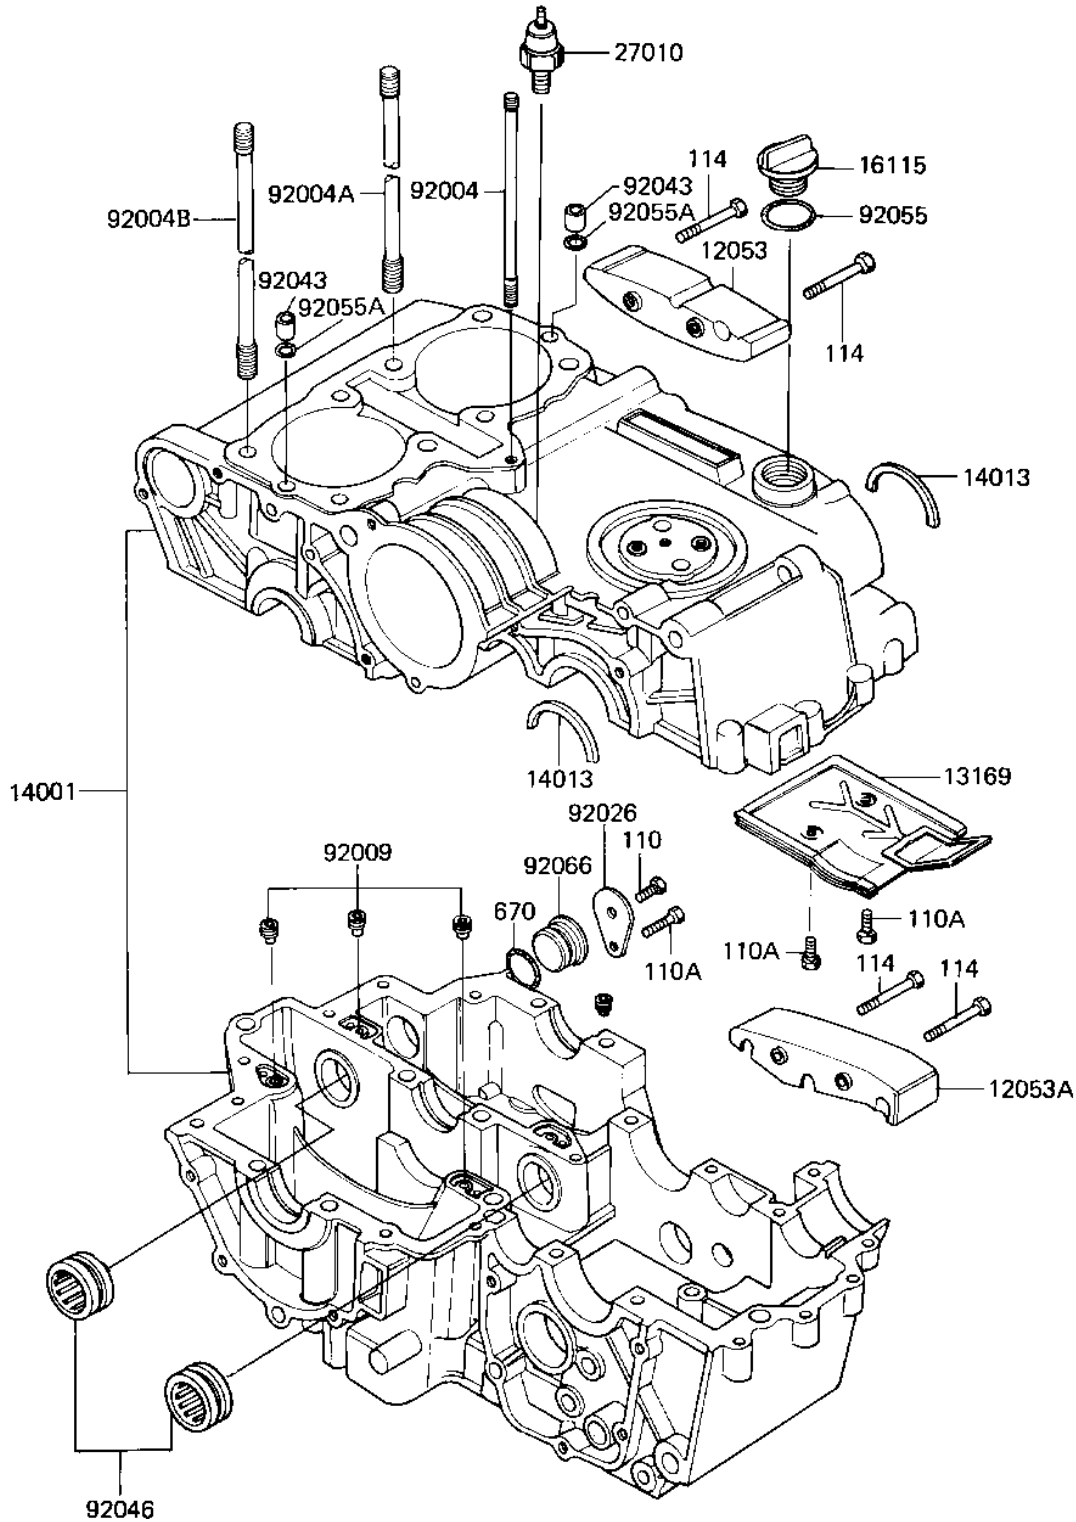

1982 CSR Twin PARTS DIAGRAM

CRANKCASE

E1411-0022

1982 CSR Twin PARTS LIST

CRANKCASE

ITEM NAME	PART NUMBER	QUANTITY
SLIPPER,PRIMARY CHAI (Ref # 12053)	12053-020	1
SLIPPER,PRIMARY CHAI (Ref # 12053A)	12053-021	1
PLATE,BREATHER (Ref # 13169)	14068-008	1
SET-CRANKCASE (Ref # 14001)	14001-5092	1
RING BEARING SETTING (Ref # 14013)	14013-004	2
PLUG,OIL FILLER (Ref # 16115)	16115-013	1
SWITCH,OIL PRESSURE (Ref # 27010)	27010-1157	1
STUD (Ref # 92004)	92004-059	1
STUD,10X190 (Ref # 92004A)	92004-1002	4
STUD,10X158 (Ref # 92004B)	92004-1003	4
SCREW,SLOTTED (Ref # 92009)	92013-007	4
SPACER (Ref # 92026)	92026-115	1
PIN,11X14X12.3 (Ref # 92043)	92043-1266	2
BEARING,NEEDLE (Ref # 92046)	92046-048	4
"O" RING,31MM (Ref # 92055)	92055-049	1
"O" RING (Ref # 92055A)	92055-093	2
PLUG (Ref # 92066)	92066-049	1
BOLT HEX HEAD 6X8 (Ref # 110)	110B0608	1
BOLT-UPSET 6X14 (Ref # 110A)	112B0614	3
BOLT,SMALL UPSET (Ref # 114)	115G0835	4
"O" RING (Ref # 670)	670B3030	1