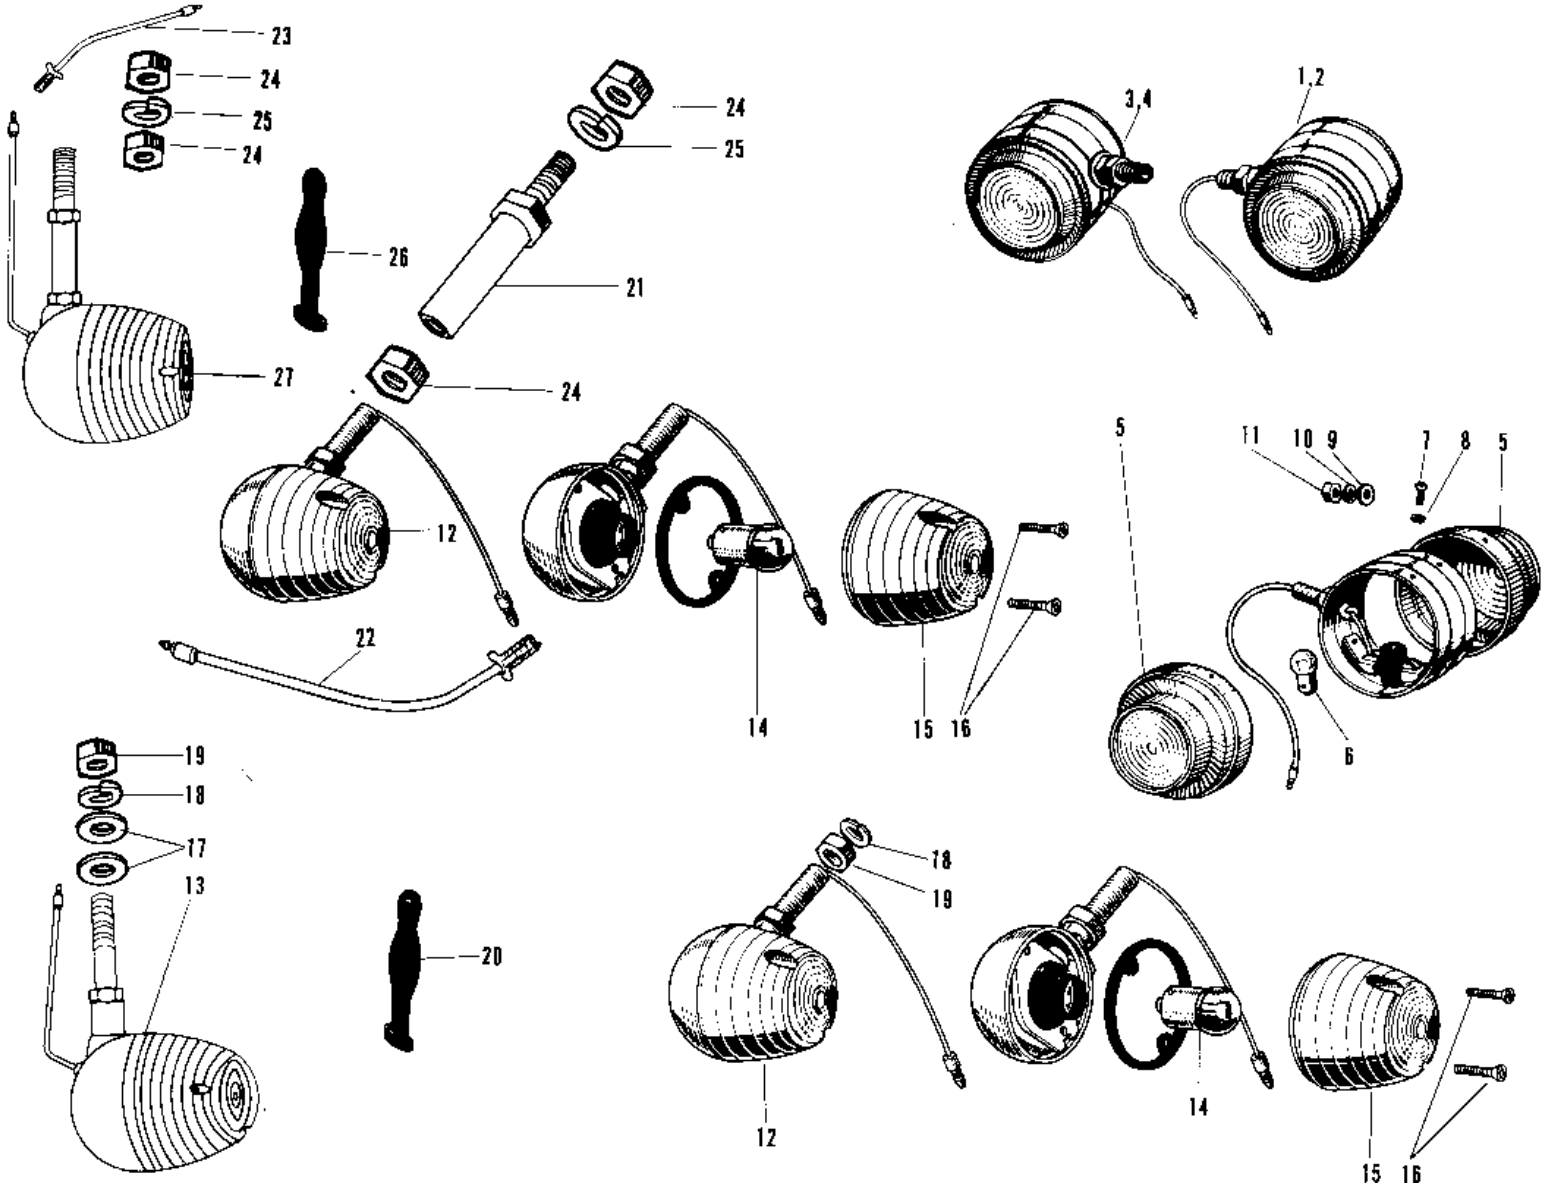

# 1969 Sidewinder PARTS DIAGRAM

## OPTIONAL PARTS

# 1969 Sidewinder PARTS LIST

## OPTIONAL PARTS

ITEM NAME	PART NUMBER	QUANTITY
LAMP FRNT TURN SIG RH (Ref # 1)	23040-013	
LAMP FRNT TURN SIG LH (Ref # 2)	23042-012	
LAMP REAR TURN SIG RH (Ref # 3)	23043-014	
LAMP REAR TURN SIG LH (Ref # 4)	23044-012	
LENS TURN SIGNAL LAMP (Ref # 5)	23048-004	
BULB 12V 8W (Ref # 6)	92069-019	
SCREW PAN HEAD 3X8 (Ref # 7)	220E0308	
WASHER SPRING 3MM (Ref # 8)	461F0300	
WASHER PLAIN 10MM (Ref # 9)	411B1000	
WASHER SPRING 10MM (Ref # 10)	461F1000	
NUT,10MM (Ref # 11)	314B1000	
LAMP FRNT TURN SIGNAL (Ref # 12)	23040-020	
UNAVAILABLE IN PRICE BOOK (Ref # 13)	23043-021	
BULB 12V 8W (Ref # 14)	92069-043	
LENS TURN SIGNAL LAMP (Ref # 15)	23048-011	
SCREW OVL CNTSNK 3X15 (Ref # 16)	222B0315A	
WASHER PLAIN 10MM (Ref # 17)	410B1000	
WASHER SPRING 10MM (Ref # 18)	461F1000	
NUT 10MM (Ref # 19)	315B1000	
BAND RUBBER (Ref # 20)	92072-013	
HOLDER (Ref # 21)	23051-002	
WIRING HARN EXTENSION (Ref # 22)	26011-040	
WIRING HARNESS,EXTNSN (Ref # 23)	26011-006	
NUT 10MM (Ref # 24)	315B1000	
WASHER SPRING 10MM (Ref # 25)	461F1000	
BAND RUBBER (Ref # 26)	92072-013	
UNAVAILABLE IN PRICE BOOK (Ref # 27)	23043-022	