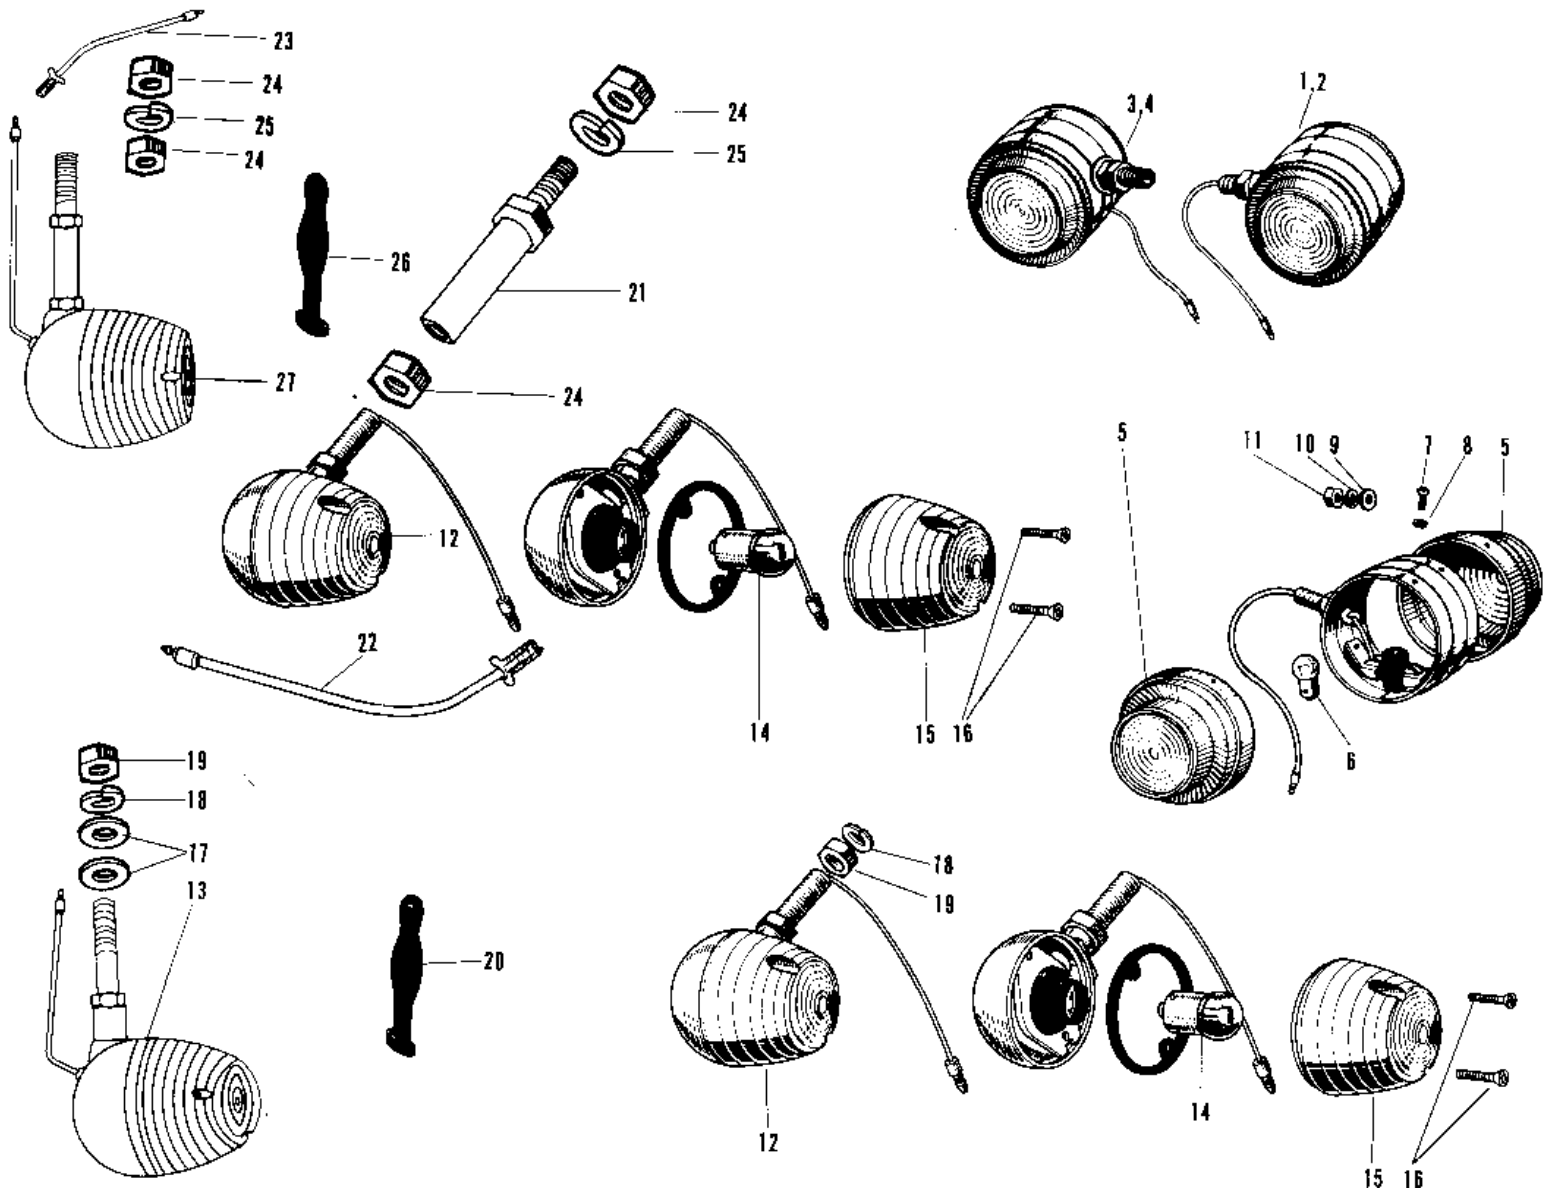

1969 Sidewinder PARTS DIAGRAM

OPTIONAL PARTS

1969 Sidewinder PARTS LIST

OPTIONAL PARTS

ITEM NAME	PART NUMBER	QUANTITY
LAMP FRNT TURN SIG RH (Ref # 1)	23040-013	1
LAMP FRNT TURN SIG LH (Ref # 2)	23042-012	1
LAMP REAR TURN SIG RH (Ref # 3)	23043-014	1
LAMP REAR TURN SIG LH (Ref # 4)	23044-012	1
LENS TURN SIGNAL LAMP (Ref # 5)	23048-004	1
BULB 12V 8W (Ref # 6)	92069-019	1
SCREW PAN HEAD 3X8 (Ref # 7)	220E0308	1
WASHER SPRING 3MM (Ref # 8)	461F0300	1
WASHER PLAIN 10MM (Ref # 9)	411B1000	1
WASHER SPRING 10MM (Ref # 10)	461F1000	3
NUT,10MM (Ref # 11)	314B1000	1
LAMP FRNT TURN SIGNAL (Ref # 12)	23040-020	1
UNAVAILABLE IN PRICE BOOK (Ref # 13)	23043-021	1
BULB 12V 8W (Ref # 14)	92069-043	1
LENS TURN SIGNAL LAMP (Ref # 15)	23048-011	1
SCREW OVL CNTSNK 3X15 (Ref # 16)	222B0315A	1
WASHER PLAIN 10MM (Ref # 17)	410B1000	1
NUT 10MM (Ref # 19)	315B1000	2
BAND RUBBER (Ref # 20)	92072-013	2
HOLDER (Ref # 21)	23051-002	1
WIRING HARN EXTENSION (Ref # 22)	26011-040	1
WIRING HARNESS,EXTNSN (Ref # 23)	26011-006	1
UNAVAILABLE IN PRICE BOOK (Ref # 27)	23043-022	1