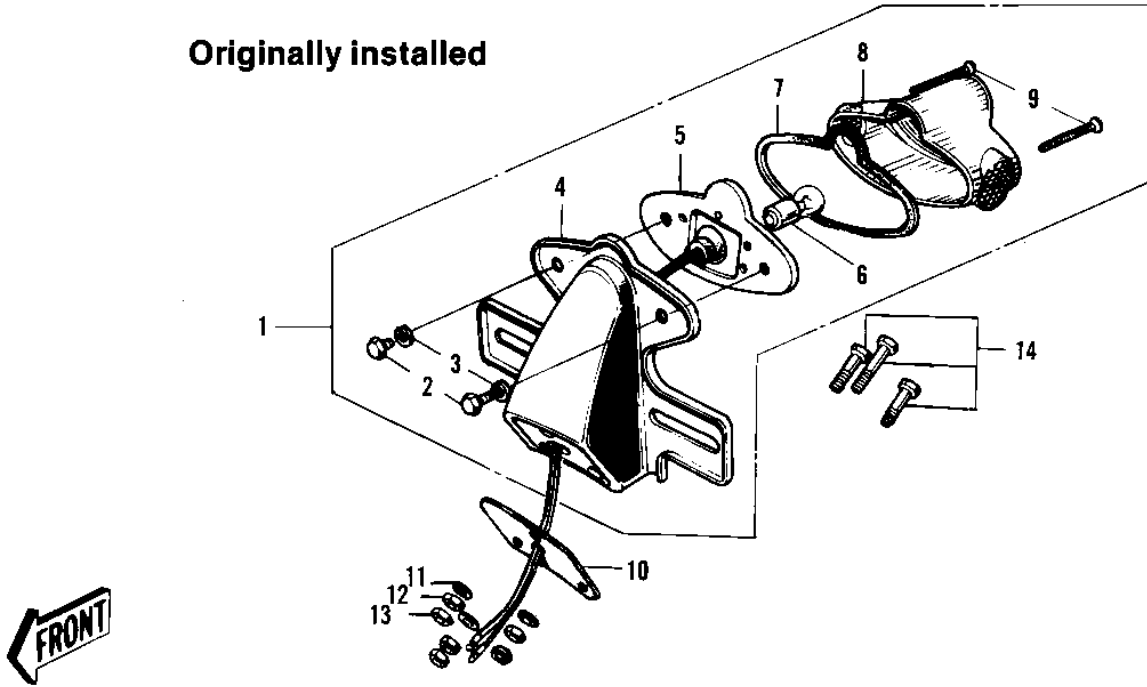

1970 Sidewinder PARTS DIAGRAM

TAILLIGHT

Originally installed

Service Parts

1970 Sidewinder PARTS LIST

TAILLIGHT

ITEM NAME	PART NUMBER	QUANTITY
LAMP ASSY TAIL (Ref # 1)	23025-027	1
LAMP ASSY TAIL BLACK (Ref # 1)	23025-029-10	1
BOLT HEX HEAD 5X12 (Ref # 2)	110N0512	1
BOLT HEX HEAD (Ref # 2)	110N0512A	1
WASHER SPRING 5MM (Ref # 3)	461F0500	2
BKT LICENSE PLT (Ref # 4)	23036-002	1
BKT LICENSE PLT BLACK (Ref # 4)	23036-007-10	1
SOCKET TAIL LAMP (Ref # 5)	23027-009	1
BULB,12V 32/3CP (Ref # 6)	92069-059	2
UNAVAILABLE IN PRICE BOOK (Ref # 7)	23028-006	1
LENS TAIL LAMP (Ref # 8)	23026-010	1
SCREW PAN HEAD 4X50 (Ref # 9)	220E0450	1
DAMPER TAIL LAMP SHCK (Ref # 10)	35039-001	1
DAMPER-TAIL LAMP SHCK (Ref # 10)	35039-005	4
WASHER SPRING 6MM (Ref # 11)	461F0600	1
NUT 6MM (Ref # 12)	311B0600	1
NUT 6MM (Ref # 13)	312B0600	1
BOLT-UPSET,6X20 (Ref # 14)	112G0620	1
BOLT-UPSET (Ref # 14)	112G0630	1
TAIL LAMP ASSY, FLAT BLACK (Ref # 1)	23024-020-21	1
.SCREW (Ref # 2)	220R0455	2
.LENS-TAIL LAMP (Ref # 3)	23026-022	1
.GASKET-TAIL LAMP LENS (Ref # 5)	23028-016	1
.CASE-TAIL LAMP (Ref # 6)	23027-029	1
.GASKET-TAIL LAMP CASE (Ref # 7)	23028-015	1
.BKT-LICENSE PLT,BLACK (Ref # 8)	23036-014-21	1
.BOLT (Ref # 9)	92001-111	1
.WASHER,8.5X20X1.6 (Ref # 10)	92022-1561	1
.DAMPER RUBBER (Ref # 11)	92075-091	1

1970 Sidewinder PARTS LIST

TAILLIGHT

ITEM NAME	PART NUMBER	QUANTITY
.WIRE IGNITION LEAD (Ref # 12)	26011-014	1
BRACKET-REFLECTOR (Ref # 13)	28013-002	1
REFLECTOR-REFLEX,REAR (Ref # 14)	28012-008	1
WASHER PLAIN 5MM (Ref # 15)	411B0500	1
NUT-CAP,5MM (Ref # 17)	322N0500	1