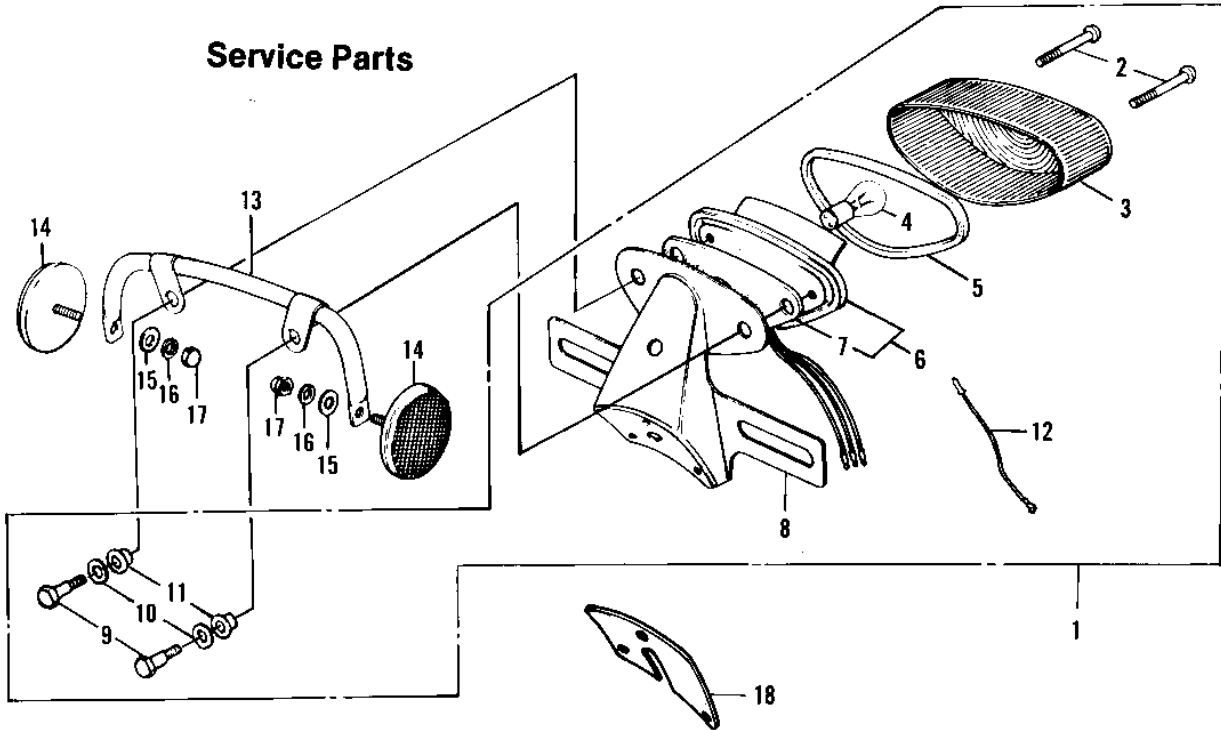

1970 Sidewinder PARTS DIAGRAM

TAILLIGHT

Originally installed

Service Parts

1970 Sidewinder PARTS LIST

TAILLIGHT

ITEM NAME	PART NUMBER	QUANTITY
LAMP ASSY TAIL (Ref # 1)	23025-027	1
LAMP ASSY TAIL BLACK (Ref # 1)	23025-029-10	1
BOLT HEX HEAD 5X12 (Ref # 2)	110N0512	1
BOLT HEX HEAD (Ref # 2)	110N0512A	1
WASHER SPRING 5MM (Ref # 3)	461F0500	2
BKT LICENSE PLT (Ref # 4)	23036-002	1
BKT LICENSE PLT BLACK (Ref # 4)	23036-007-10	1
SOCKET TAIL LAMP (Ref # 5)	23027-009	1
BULB,12V 32/3CP (Ref # 6)	92069-059	2
UNAVAILABLE IN PRICE BOOK (Ref # 7)	23028-006	1
LENS TAIL LAMP (Ref # 8)	23026-010	1
SCREW PAN HEAD 4X50 (Ref # 9)	220E0450	1
DAMPER TAIL LAMP SHCK (Ref # 10)	35039-001	1
DAMPER-TAIL LAMP SHCK (Ref # 10)	35039-005	4
WASHER SPRING 6MM (Ref # 11)	461F0600	1
NUT 6MM (Ref # 12)	311B0600	1
NUT 6MM (Ref # 13)	312B0600	1
BOLT-UPSET,6X20 (Ref # 14)	112G0620	1
BOLT-UPSET (Ref # 14)	112G0630	1
TAIL LAMP ASSY, FLAT BLACK (Ref # 1)	23024-020-21	1
.SCREW (Ref # 2)	220R0455	2
.LENS-TAIL LAMP (Ref # 3)	23026-022	1
.GASKET-TAIL LAMP LENS (Ref # 5)	23028-016	1
.CASE-TAIL LAMP (Ref # 6)	23027-029	1
.GASKET-TAIL LAMP CASE (Ref # 7)	23028-015	1
.BKT-LICENSE PLT,BLACK (Ref # 8)	23036-014-21	1
.BOLT (Ref # 9)	92001-111	1
.WASHER,8.5X20X1.6 (Ref # 10)	92022-1561	1
.DAMPER RUBBER (Ref # 11)	92075-091	1

1970 Sidewinder PARTS LIST

TAILLIGHT

ITEM NAME	PART NUMBER	QUANTITY
.WIRE IGNITION LEAD (Ref # 12)	26011-014	1
BRACKET-REFLECTOR (Ref # 13)	28013-002	1
REFLECTOR-REFLEX,REAR (Ref # 14)	28012-008	1
WASHER PLAIN 5MM (Ref # 15)	411B0500	1
NUT-CAP,5MM (Ref # 17)	322N0500	1