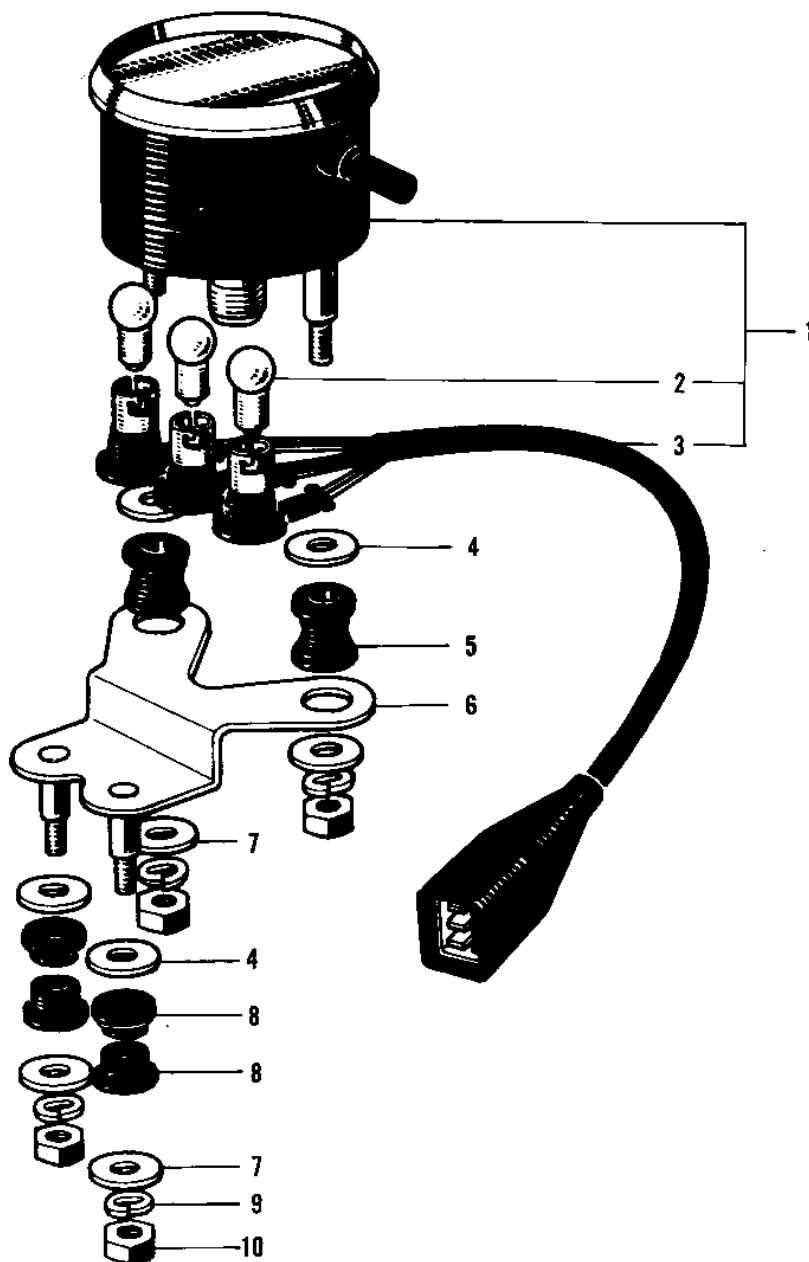

1969 Sidewinder PARTS DIAGRAM

METER

87-

1969 Sidewinder PARTS LIST

METER

ITEM NAME	PART NUMBER	QUANTITY
SPEEDOMETER ASSY MPH (Ref # 1)	25005-036	1
UNAVAILABLE IN PRICE BOOK (Ref # 1)	25005-038	1
.BULB 12V 3W (Ref # 2)	92069-018	1
.SOCKET SPEEDOMETER (Ref # 3)	25011-012	1
WASHER PLAIN 8MM (Ref # 4)	411B0800	1
DAMPER RUBB SPEEDMETR (Ref # 5)	92075-034	1
BRACKET SPEEDOMETER (Ref # 6)	25008-011	1
WASHER 6.5X20X1.6T (Ref # 7)	92022-125	1
SHOCK DAMPER (Ref # 8)	25019-005	1
WASHER SPRING 6MM (Ref # 9)	461F0600	1
NUT 6MM (Ref # 10)	311B0600	1