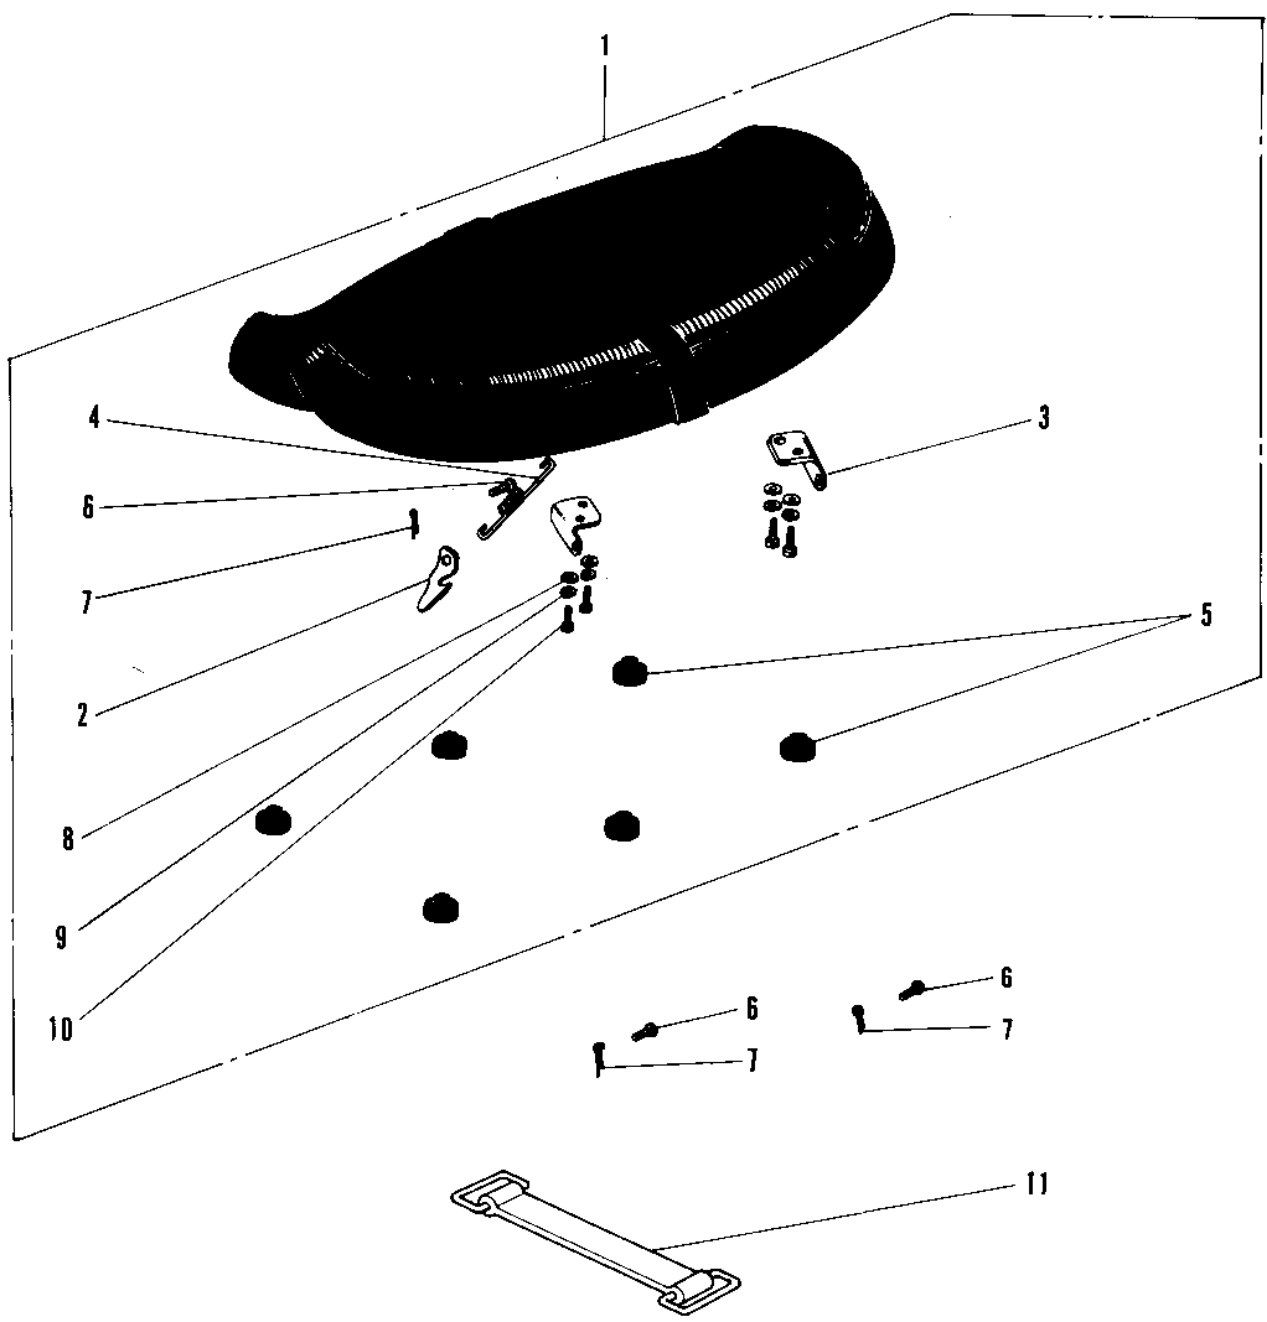

1969 Sidewinder PARTS DIAGRAM

SEAT

F
—

864

1969 Sidewinder PARTS LIST

SEAT

ITEM NAME	PART NUMBER	QUANTITY
SEAT ASSY DUAL (Ref # 1)	53001-046	1
HOOK (Ref # 2)	53008-005	1
HINGE (Ref # 3)	53009-011	1
SPRING,HOOK (Ref # 4)	53012-013	1
DAMPER RUBB DUAL SEAT (Ref # 5)	92075-023	1
PIN DUAL SEAT PIVOT (Ref # 6)	53011-001	1
PIN COTTER 2.0X15 (Ref # 7)	550D2015	1
WASHER PLAIN 6MM (Ref # 8)	411B0600	1
WASHER SPRING 6MM (Ref # 9)	461F0600	1
BOLT-UPSET 6X14 (Ref # 10)	112B0614	1
BAND TOOL (Ref # 11)	92072-012	1