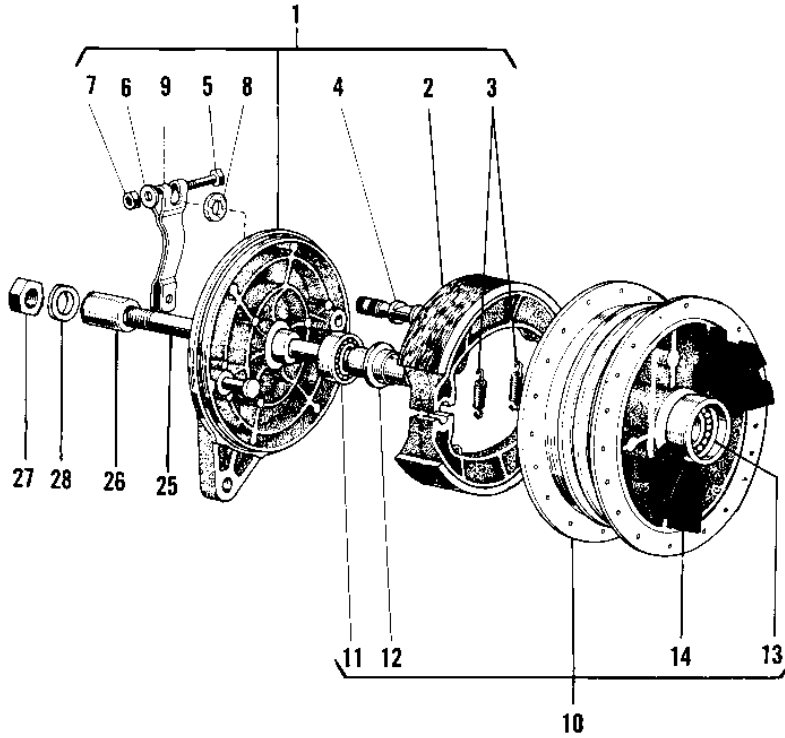

1969 Sidewinder PARTS DIAGRAM

REAR HUB/BRAKE/CHAIN

1969 Sidewinder PARTS LIST

REAR HUB/BRAKE/CHAIN

ITEM NAME	PART NUMBER	QUANTITY
PANEL ASSY REAR BRAKE (Ref # 1)	42006-008	
.SHOE,BRAKE (Ref # 2)	42019-011	
SHOE,BRAKE (Ref # 2)	42019-011	
.SPRING-BRAKE SHOE (Ref # 3)	42020-004	
.CAM SHAFT,REAR BRAKE (Ref # 4)	42026-021	
CAM SHAFT,REAR BRAKE (Ref # 4)	42026-021	
.BOLT 6X35 (Ref # 5)	110R0635	
.WASHER PLAIN 6MM (Ref # 6)	410B0600	
.NUT 6MM (Ref # 7)	311B0600	
.DUST SHIELD BRAKE CAM (Ref # 8)	41051-001	
.UNAVAILABLE IN PRICE BOOK (Ref # 9)	42029-007	
DRUM ASSY REAR BRAKE (Ref # 10)	42005-010	
.BEARING, BALL, #6202 (Ref # 11)	601B6202Z	
.SPACER RR HUB BEARING (Ref # 12)	42010-004	
.BEARING BALL #6202 (Ref # 13)	601B6202	
.DAMPER REAR HUB SHOCK (Ref # 14)	42014-009	
COUPLING ASSY RR HUB (Ref # 15)	42008-003	
.BUSH OIL SHEAL (Ref # 16)	42037-007	
.NUT,20MM (Ref # 17)	42045-015	
.WASHER PLAIN 22MM (Ref # 18)	42046-003	
.UNAVAILABLE IN PRICE BOOK (Ref # 19)	42036-007	
.OIL SEAL WTC30528 (Ref # 20)	92052-007	
.BEARING BALL #6304 (Ref # 21)	601B6304	
.BOLT-REAR SPROCKET (Ref # 22)	92003-087	
.WASHER SPROCKET LOCK (Ref # 23)	92088-005	
.NUT 10MM (Ref # 24)	315B1000	
AXLE REAR (Ref # 25)	42031-015	
COLLER REAR HUB R.H (Ref # 26)	42032-011	
NUT,14MM (Ref # 27)	314B1400	

1969 Sidewinder PARTS LIST

REAR HUB/BRAKE/CHAIN

ITEM NAME	PART NUMBER	QUANTITY
UNAVAILABLE IN PRICE BOOK (Ref # 28)	42046-006	
WASHER PLAIN 14MM (Ref # 28)	411B1400	
NUT CASTLE 14MM (Ref # 29)	321B1400	
PIN COTTER 2.0X15 (Ref # 30)	550D2015	
REAR SPROCKET 39T (Ref # 31)	42041-029	
REAR SPROCKET 37T (Ref # 31)	42041-028	
REAR SPROCKET 41T (Ref # 31)	42041-064	
UNAVAILABLE IN PRICE BOOK (Ref # 32)	695Z5296	
.CHAIN JOINT 530 (Ref # 33)	92058-008	