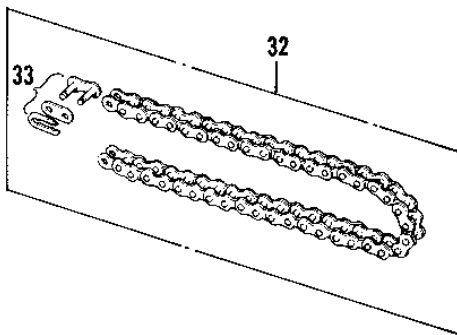

## 1968 Sidewinder PARTS DIAGRAM

REAR HUB/BRAKE/CHAIN

## 1968 Sidewinder PARTS LIST

REAR HUB/BRAKE/CHAIN

ITEM NAME	PART NUMBER	QUANTITY
PANEL ASSY REAR BRAKE (Ref # 1)	42006-008	1
.SHOE,BRAKE (Ref # 2)	42019-011	2
.SPRING-BRAKE SHOE (Ref # 3)	42020-004	1
.CAM SHAFT,REAR BRAKE (Ref # 4)	42026-021	2
.BOLT 6X35 (Ref # 5)	110R0635	1
.WASHER PLAIN 6MM (Ref # 6)	410B0600	1
.NUT 6MM (Ref # 7)	311B0600	1
.DUST SHIELD BRAKE CAM (Ref # 8)	41051-001	1
.UNAVAILABLE IN PRICE BOOK (Ref # 9)	42029-007	1
DRUM ASSY REAR BRAKE (Ref # 10)	42005-010	1
.BEARING, BALL, #6202 (Ref # 11)	601B6202Z	1
.SPACER RR HUB BEARING (Ref # 12)	42010-004	1
.BEARING BALL #6202 (Ref # 13)	601B6202	1
.DAMPER REAR HUB SHOCK (Ref # 14)	42014-009	1
COUPLING ASSY RR HUB (Ref # 15)	42008-003	1
.BUSH OIL SEAL (Ref # 16)	42037-007	1
.NUT,20MM (Ref # 17)	42045-015	1
.WASHER PLAIN 22MM (Ref # 18)	42046-003	1
.UNAVAILABLE IN PRICE BOOK (Ref # 19)	42036-007	1
.OIL SEAL WTC30528 (Ref # 20)	92052-007	1
.BEARING BALL #6304 (Ref # 21)	601B6304	1
.BOLT-REAR SPROCKET (Ref # 22)	92003-087	1
.WASHER SPROCKET LOCK (Ref # 23)	92088-005	1
.NUT 10MM (Ref # 24)	315B1000	1
AXLE REAR (Ref # 25)	42031-015	1
COLLER REAR HUB R.H (Ref # 26)	42032-011	1
NUT,14MM (Ref # 27)	314B1400	1
UNAVAILABLE IN PRICE BOOK (Ref # 28)	42046-006	1
WASHER PLAIN 14MM (Ref # 28)	411B1400	1

## 1968 Sidewinder PARTS LIST

REAR HUB/BRAKE/CHAIN

ITEM NAME	PART NUMBER	QUANTITY
NUT CASTLE 14MM (Ref # 29)	321B1400	1
PIN COTTER 2.0X15 (Ref # 30)	550D2015	1
REAR SPROCKET 39T (Ref # 31)	42041-029	1
REAR SPROCKET 37T (Ref # 31)	42041-028	1
REAR SPROCKET 41T (Ref # 31)	42041-064	1
UNAVAILABLE IN PRICE BOOK (Ref # 32)	695Z5296	1
.CHAIN JOINT 530 (Ref # 33)	92058-008	1