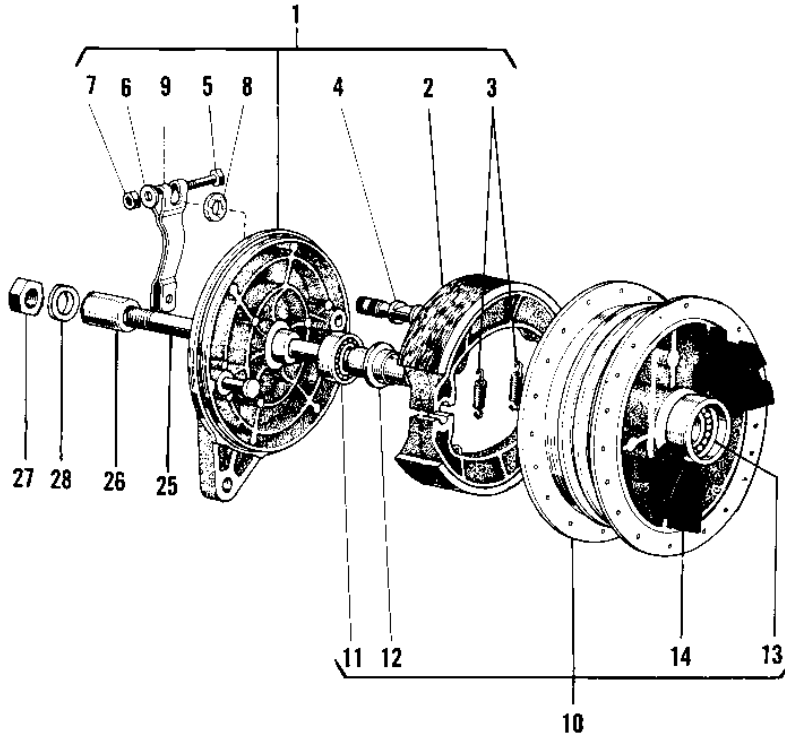

## 1968 Sidewinder PARTS DIAGRAM

REAR HUB/BRAKE/CHAIN

## 1968 Sidewinder PARTS LIST

REAR HUB/BRAKE/CHAIN

ITEM NAME	PART NUMBER	QUANTITY
PANEL ASSY REAR BRAKE (Ref # 1)	42006-008	1
.SHOE,BRAKE (Ref # 2)	42019-011	2
.SPRING-BRAKE SHOE (Ref # 3)	42020-004	1
.CAM SHAFT,REAR BRAKE (Ref # 4)	42026-021	2
.BOLT 6X35 (Ref # 5)	110R0635	1
.WASHER PLAIN 6MM (Ref # 6)	410B0600	1
.NUT 6MM (Ref # 7)	311B0600	1
.DUST SHIELD BRAKE CAM (Ref # 8)	41051-001	1
.UNAVAILABLE IN PRICE BOOK (Ref # 9)	42029-007	1
DRUM ASSY REAR BRAKE (Ref # 10)	42005-010	1
.BEARING, BALL, #6202 (Ref # 11)	601B6202Z	1
.SPACER RR HUB BEARING (Ref # 12)	42010-004	1
.BEARING BALL #6202 (Ref # 13)	601B6202	1
.DAMPER REAR HUB SHOCK (Ref # 14)	42014-009	1
COUPLING ASSY RR HUB (Ref # 15)	42008-003	1
.BUSH OIL SEAL (Ref # 16)	42037-007	1
.NUT,20MM (Ref # 17)	42045-015	1
.WASHER PLAIN 22MM (Ref # 18)	42046-003	1
.UNAVAILABLE IN PRICE BOOK (Ref # 19)	42036-007	1
.OIL SEAL WTC30528 (Ref # 20)	92052-007	1
.BEARING BALL #6304 (Ref # 21)	601B6304	1
.BOLT-REAR SPROCKET (Ref # 22)	92003-087	1
.WASHER SPROCKET LOCK (Ref # 23)	92088-005	1
.NUT 10MM (Ref # 24)	315B1000	1
AXLE REAR (Ref # 25)	42031-015	1
COLLER REAR HUB R.H (Ref # 26)	42032-011	1
NUT,14MM (Ref # 27)	314B1400	1
UNAVAILABLE IN PRICE BOOK (Ref # 28)	42046-006	1
WASHER PLAIN 14MM (Ref # 28)	411B1400	1

## 1968 Sidewinder PARTS LIST

REAR HUB/BRAKE/CHAIN

ITEM NAME	PART NUMBER	QUANTITY
NUT CASTLE 14MM (Ref # 29)	321B1400	1
PIN COTTER 2.0X15 (Ref # 30)	550D2015	1
REAR SPROCKET 39T (Ref # 31)	42041-029	1
REAR SPROCKET 37T (Ref # 31)	42041-028	1
REAR SPROCKET 41T (Ref # 31)	42041-064	1
UNAVAILABLE IN PRICE BOOK (Ref # 32)	695Z5296	1
.CHAIN JOINT 530 (Ref # 33)	92058-008	1