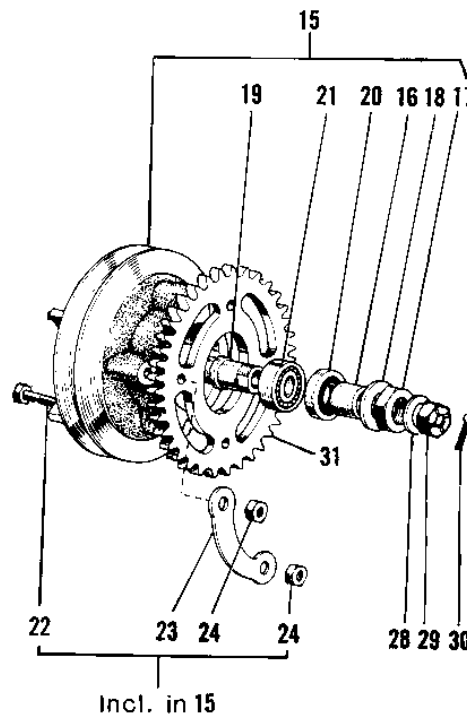

## 1968 Sidewinder PARTS DIAGRAM

REAR HUB/BRAKE/CHAIN

## 1968 Sidewinder PARTS LIST

REAR HUB/BRAKE/CHAIN

ITEM NAME	PART NUMBER	QUANTITY
PANEL ASSY REAR BRAKE (Ref # 1)	42006-008	1
.SHOE,BRAKE (Ref # 2)	42019-011	2
.SPRING-BRAKE SHOE (Ref # 3)	42020-004	1
.CAM SHAFT,REAR BRAKE (Ref # 4)	42026-021	2
.BOLT 6X35 (Ref # 5)	110R0635	1
.WASHER PLAIN 6MM (Ref # 6)	410B0600	1
.NUT 6MM (Ref # 7)	311B0600	1
.DUST SHIELD BRAKE CAM (Ref # 8)	41051-001	1
.UNAVAILABLE IN PRICE BOOK (Ref # 9)	42029-007	1
DRUM ASSY REAR BRAKE (Ref # 10)	42005-010	1
.BEARING, BALL, #6202 (Ref # 11)	601B6202Z	1
.SPACER RR HUB BEARING (Ref # 12)	42010-004	1
.BEARING BALL #6202 (Ref # 13)	601B6202	1
.DAMPER REAR HUB SHOCK (Ref # 14)	42014-009	1
COUPLING ASSY RR HUB (Ref # 15)	42008-003	1
.BUSH OIL SEAL (Ref # 16)	42037-007	1
.NUT,20MM (Ref # 17)	42045-015	1
.WASHER PLAIN 22MM (Ref # 18)	42046-003	1
.UNAVAILABLE IN PRICE BOOK (Ref # 19)	42036-007	1
.OIL SEAL WTC30528 (Ref # 20)	92052-007	1
.BEARING BALL #6304 (Ref # 21)	601B6304	1
.BOLT-REAR SPROCKET (Ref # 22)	92003-087	1
.WASHER SPROCKET LOCK (Ref # 23)	92088-005	1
.NUT 10MM (Ref # 24)	315B1000	1
AXLE REAR (Ref # 25)	42031-015	1
COLLER REAR HUB R.H (Ref # 26)	42032-011	1
NUT,14MM (Ref # 27)	314B1400	1
UNAVAILABLE IN PRICE BOOK (Ref # 28)	42046-006	1
WASHER PLAIN 14MM (Ref # 28)	411B1400	1

## 1968 Sidewinder PARTS LIST

REAR HUB/BRAKE/CHAIN

ITEM NAME	PART NUMBER	QUANTITY
NUT CASTLE 14MM (Ref # 29)	321B1400	1
PIN COTTER 2.0X15 (Ref # 30)	550D2015	1
REAR SPROCKET 39T (Ref # 31)	42041-029	1
REAR SPROCKET 37T (Ref # 31)	42041-028	1
REAR SPROCKET 41T (Ref # 31)	42041-064	1
UNAVAILABLE IN PRICE BOOK (Ref # 32)	695Z5296	1
.CHAIN JOINT 530 (Ref # 33)	92058-008	1