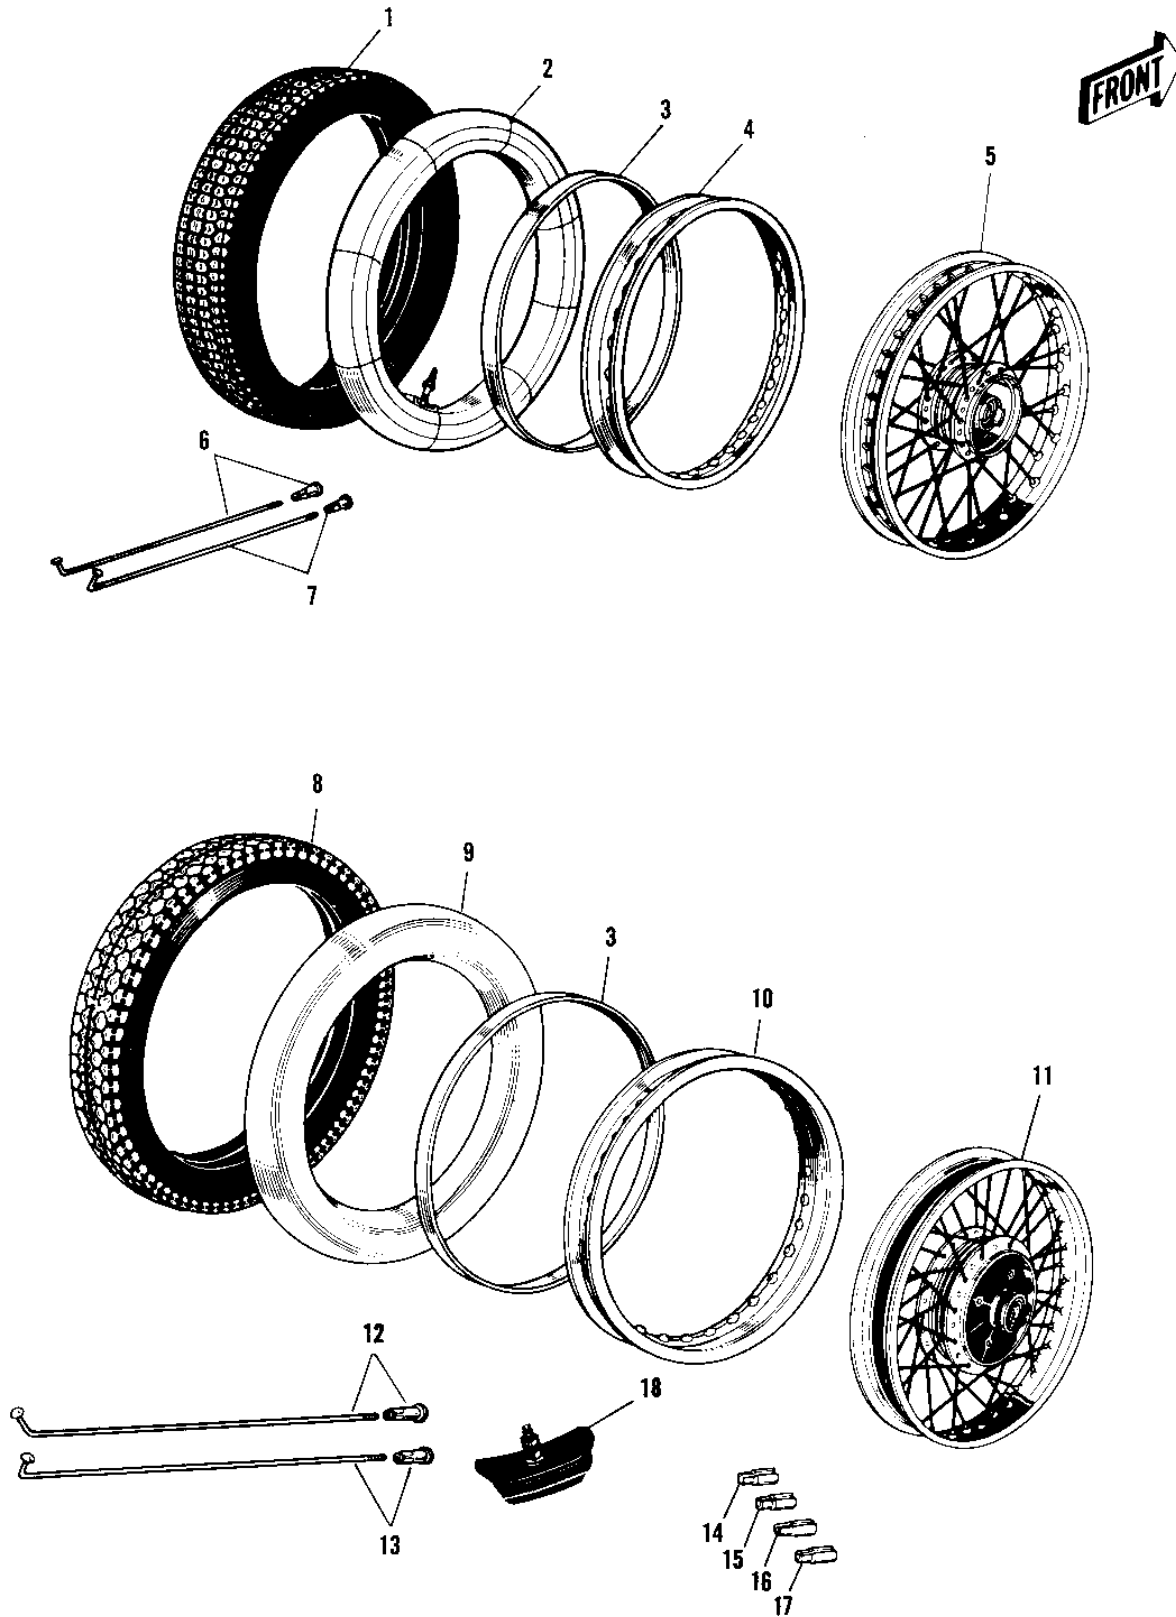

1969 Sidewinder PARTS DIAGRAM

WHEELS/TIRES

1969 Sidewinder PARTS LIST

WHEELS/TIRES

ITEM NAME	PART NUMBER	QUANTITY
TIRE 3.25-19 Y620 (Ref # 1)	41019-001	1
UNAVAILABLE IN PRICE BOOK (Ref # 2)	41022-023	1
BAND RIM (Ref # 3)	41023-015	1
RIM 1.85BX19W (Ref # 4)	41025-031	1
WHEEL ASSY FRONT (Ref # 5)	41074-009	1
SPOKE-ASY,FR INNER (Ref # 6)	41027-015	1
SPOKE-ASY,FR OUTER (Ref # 7)	41028-012	1
UNAVAILABLE IN PRICE BOOK (Ref # 8)	41019-002	1
UNAVAILABLE IN PRICE BOOK (Ref # 9)	41022-024	1
RIM-1.85BX18W (Ref # 10)	41025-020	1
WHEEL ASSY REAR (Ref # 11)	42048-004	1
SPOKE-ASY,RR INNER (Ref # 12)	41027-010	1
SPOKE-ASY,RR OUTER (Ref # 13)	41028-011	1
WEIGHT,BALANCE,10G (Ref # 14)	41075-1007	2
WEIGHT,BALANCE,20G (Ref # 15)	41075-1008	2
WEIGHT,BALANCE,30G (Ref # 16)	41075-1009	2
WEIGHT,BALANCE,5G (Ref # 17)	41075-1010	2
PROTECTOR-BEAD 1.85B (Ref # 18)	41024-007	1