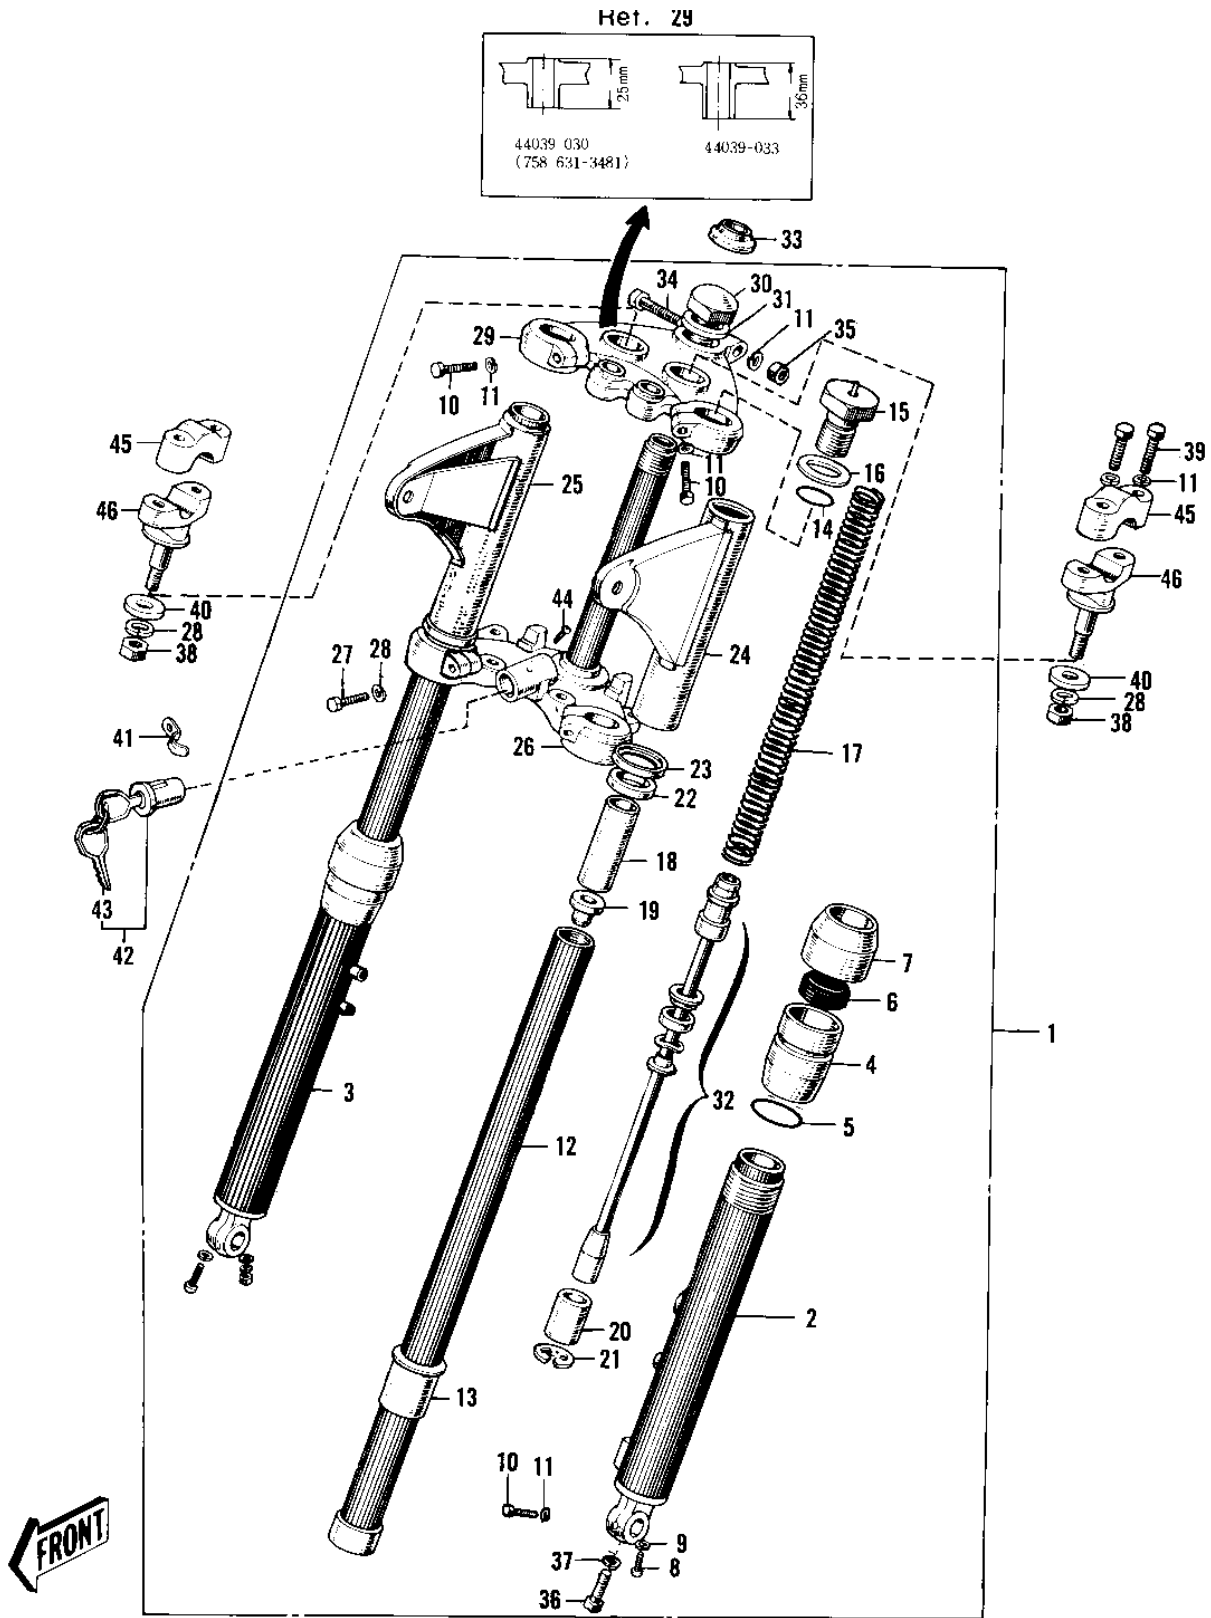

1969 Sidewinder PARTS DIAGRAM

FRONT FORK