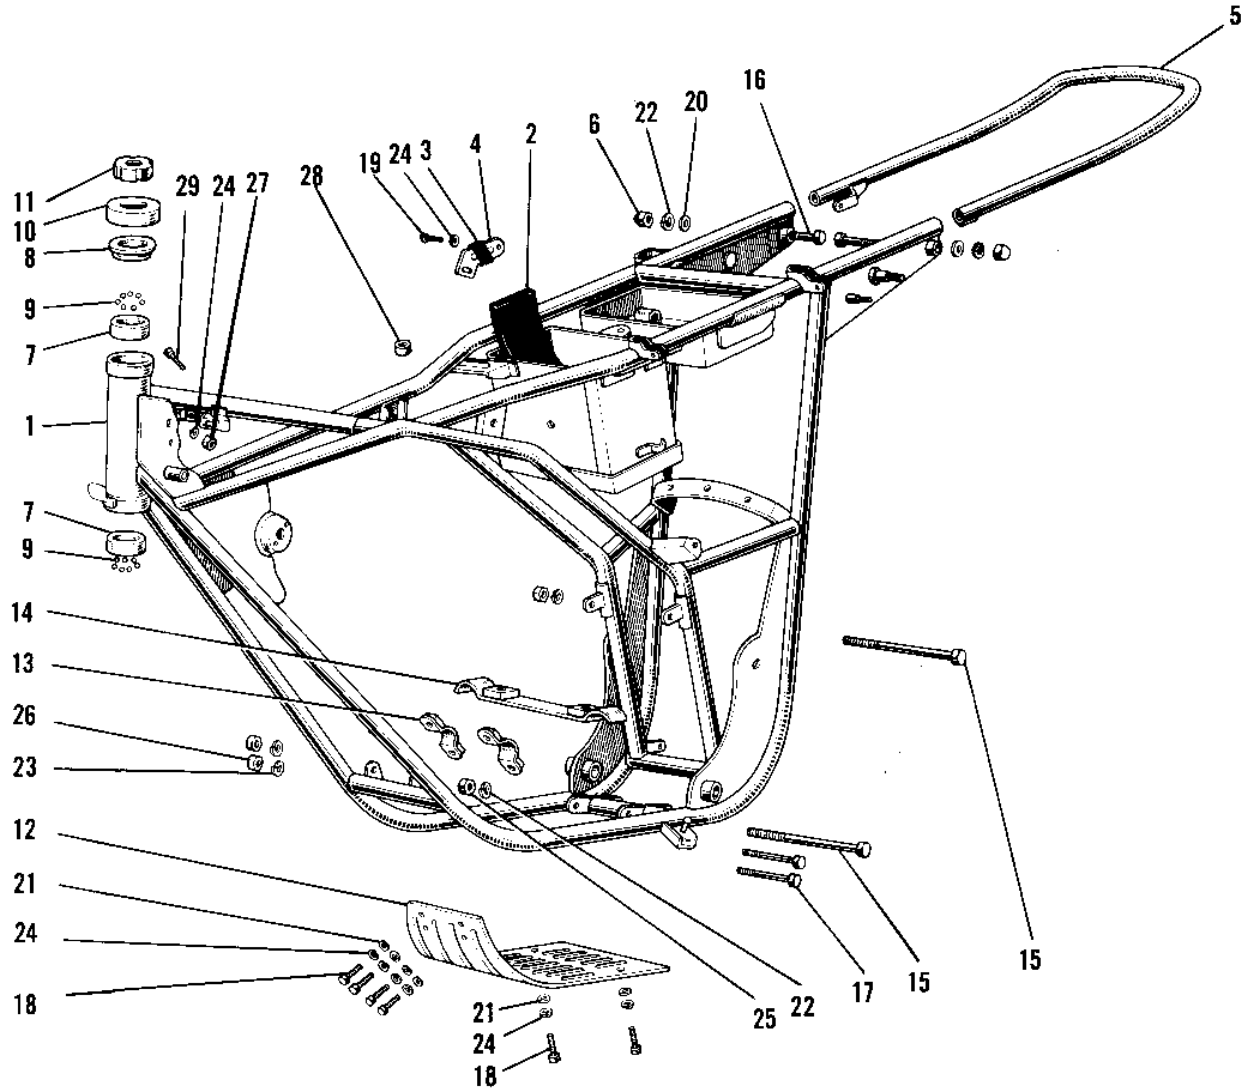

1969 Sidewinder PARTS DIAGRAM

FRAME/FRAME FITTINGS

1969 Sidewinder PARTS LIST

FRAME/FRAME FITTINGS

ITEM NAME	PART NUMBER	QUANTITY
UNAVAILABLE IN PRICE BOOK (Ref # 1)	32002-027	1
MAT BATTERY (Ref # 2)	32103-006	1
PROTECTOR BATTERY (Ref # 3)	31082-002	1
BAND BATTERY (Ref # 4)	32100-012	1
STAY REAR FENDER (Ref # 5)	35032-013	1
NUT SHOCK ABSORBER (Ref # 6)	92020-003	1
RACE STEERING BEARING (Ref # 7)	92048-005	1
CONE STERNG BERG UPP (Ref # 8)	92047-003	1
BALL STEEL 1/4' (Ref # 9)	600A0800	1
CAP STEERING STEM (Ref # 10)	46098-005	1
NUT STEERING STEM LCK (Ref # 11)	92090-006	1
GUARD ENGINE (Ref # 12)	55011-006	1
BRACKET ENG GUARD FRT (Ref # 13)	55016-001	1
BRACKET ENG GUARD RR (Ref # 14)	55016-002	1
BOLT,HEX HEAD,10X125 (Ref # 15)	92001-1248	1
BOLT-SMALL-FINE,10X45 (Ref # 16)	113G1045	1
UNAVAILABLE IN PRICE BOOK (Ref # 17)	116B0856	1
BOLT-UPSET,6X16 (Ref # 18)	112G0616	1
SCREW PAN HEAD 6X16 (Ref # 19)	220B0616	1
WASHER PLAIN 10MM (Ref # 20)	410B1000	1
WASHER PLAIN 6MM (Ref # 21)	410B0600	1
WASHER SPRING 10MM (Ref # 22)	461F1000	1
WASHER SPRING 8MM (Ref # 23)	461F0800	1
WASHER SPRING 6MM (Ref # 24)	461F0600	1
NUT,10MM (Ref # 25)	314B1000	1
NUT,8MM (Ref # 26)	311B0800	1
NUT 6MM (Ref # 27)	311B0600	2
UNAVAILABLE IN PRICE BOOK (Ref # 29)	116B0660	1