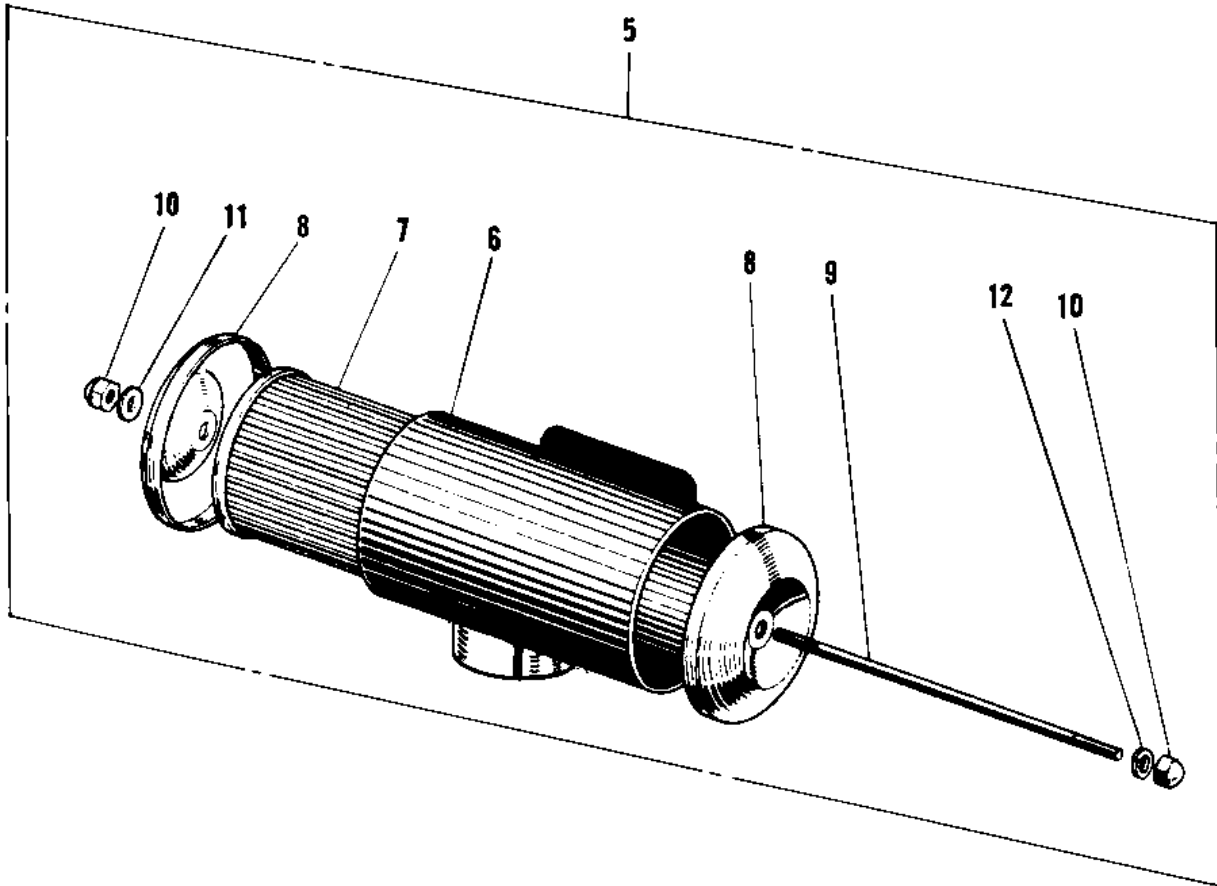

1969 Sidewinder PARTS DIAGRAM

AIR CLEANER

1969 Sidewinder PARTS LIST

AIR CLEANER

ITEM NAME	PART NUMBER	QUANTITY
SCREW PAN HEAD 6X25 (Ref # 1)	220B0625	
INLET PIPE (Ref # 2)	11015-013	
INLET PIPE (Ref # 2)	11015-009	
GASKET INLET PIPE (Ref # 3)	11017-002	
BOLT-UPSET,6X20 (Ref # 4)	112G0620	
AIR CLEANER ASSY (Ref # 5)	11010-033	
BODY AIR CLEANER (Ref # 6)	11011-006	
BODY,AIR CLEANER (Ref # 6)	11011-006-10	
ELEMENT AIR CLEANER (Ref # 7)	11013-011	
AIR CLEANER ASSY (Ref # 7)	11010-033	
CAP AIR CLEANER (Ref # 8)	11012-007	
BOLT AIRCLEANER (Ref # 9)	92091-016	
NUT-6MM (Ref # 10)	322N0600	
NUT-6MM (Ref # 10)	322N0600	
WASHER PLAIN 6MM (Ref # 11)	410B0600	
WASHER SPRING 6MM (Ref # 12)	461F0600	