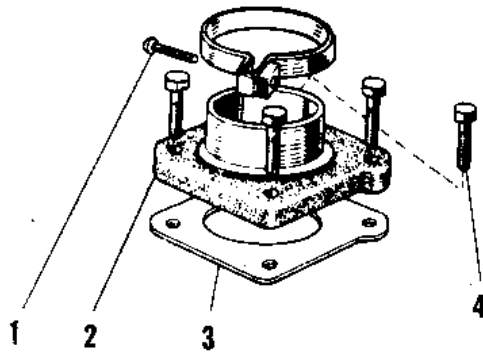

1969 Sidewinder PARTS DIAGRAM

AIR CLEANER

1969 Sidewinder PARTS LIST

AIR CLEANER

ITEM NAME	PART NUMBER	QUANTITY
SCREW PAN HEAD 6X25 (Ref # 1)	220B0625	
INLET PIPE (Ref # 2)	11015-013	
INLET PIPE (Ref # 2)	11015-009	
GASKET INLET PIPE (Ref # 3)	11017-002	
BOLT-UPSET,6X20 (Ref # 4)	112G0620	
AIR CLEANER ASSY (Ref # 5)	11010-033	
BODY AIR CLEANER (Ref # 6)	11011-006	
BODY,AIR CLEANER (Ref # 6)	11011-006-10	
ELEMENT AIR CLEANER (Ref # 7)	11013-011	
AIR CLEANER ASSY (Ref # 7)	11010-033	
CAP AIR CLEANER (Ref # 8)	11012-007	
BOLT AIRCLEANER (Ref # 9)	92091-016	
NUT-6MM (Ref # 10)	322N0600	
NUT-6MM (Ref # 10)	322N0600	
WASHER PLAIN 6MM (Ref # 11)	410B0600	
WASHER SPRING 6MM (Ref # 12)	461F0600	