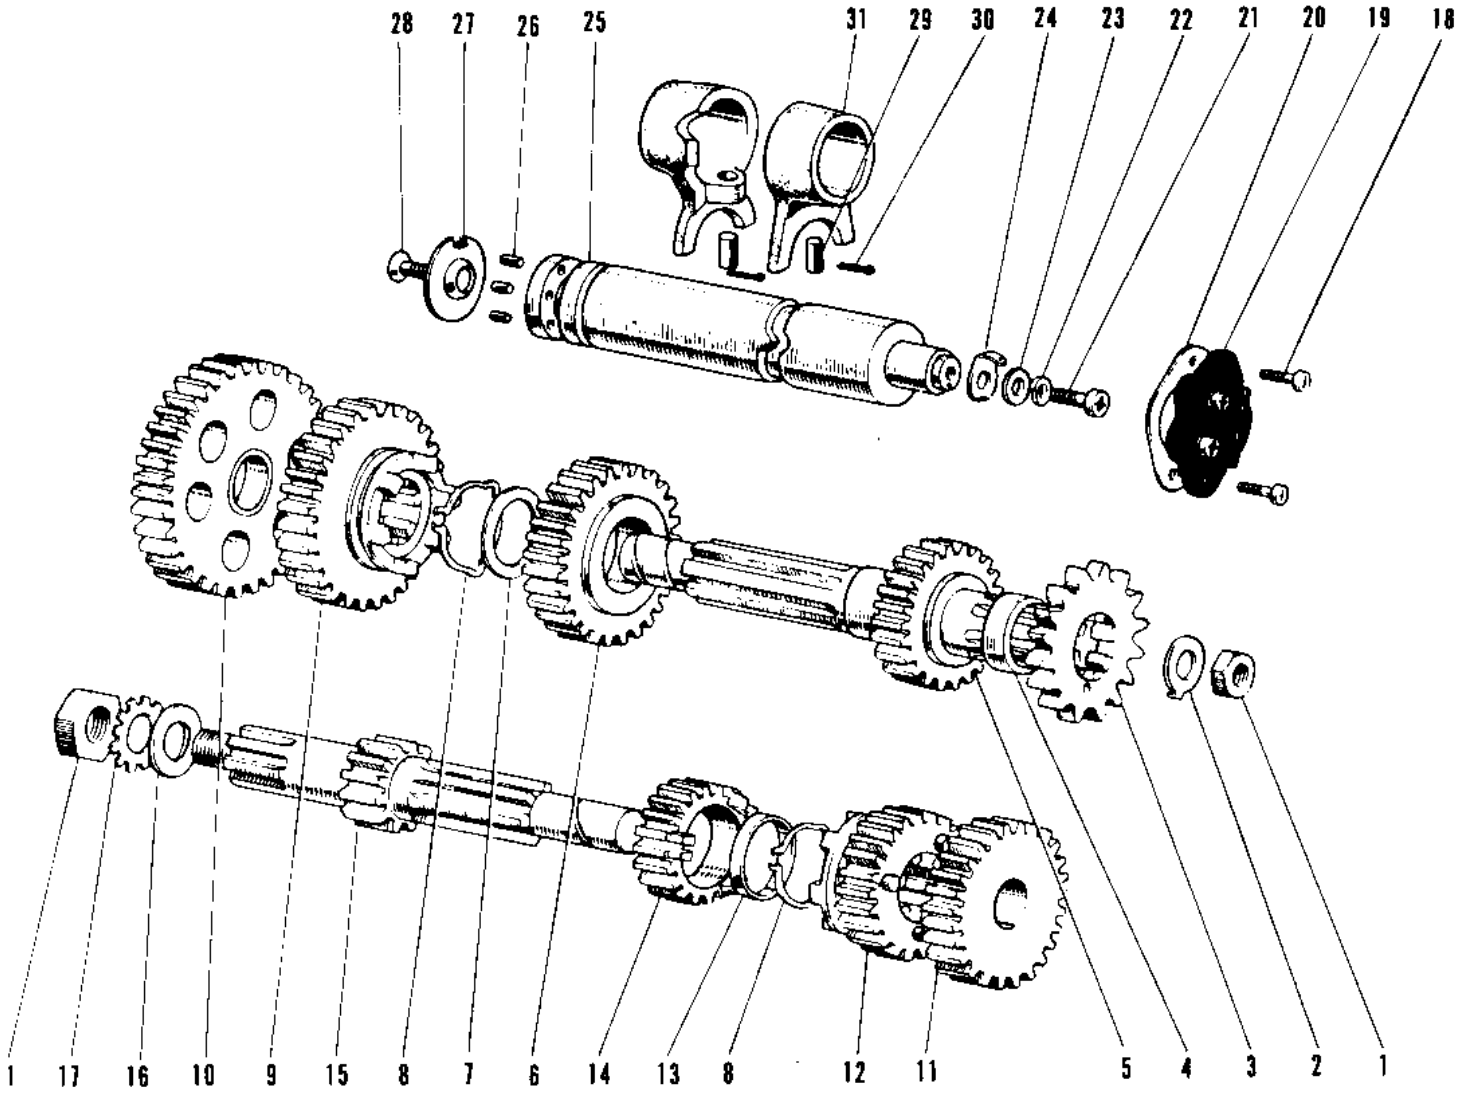

1970 Sidewinder PARTS DIAGRAM

TRANSMISSION/CHANGE DRUM

1970 Sidewinder PARTS LIST

TRANSMISSION/CHANGE DRUM

ITEM NAME	PART NUMBER	QUANTITY
NUT,12MM (Ref # 1)	92016-024	2
WASHER LOCK 12MM (Ref # 2)	92024-002	1
ENGINE SPROCKET 15T (Ref # 2)	13144-028	1
ENGINE SPROCKET 14T (Ref # 2)	13144-033	1
ENGINE SPROCKET 16T (Ref # 2)	13144-034	1
SPACER ENG SPROCKET (Ref # 4)	92027-009	1
COLLAR,ENG SPROCKET (Ref # 4)	92027-1595	1
SHAFT OUTPUT (Ref # 5)	13128-019	1
3RD GEAR OUTPUT SHAFT (Ref # 6)	13133-014	1
WASHER 22MM (Ref # 7)	92022-106	1
CIRCLIP,25MM (Ref # 8)	92033-025	2
2ND GEAR OUTPUT SHAFT (Ref # 9)	13131-018	1
LOW GEAR OUTPUT SHAFT (Ref # 10)	13129-023	1
TOP GEAR DRIVE SHAFT (Ref # 11)	13136-021	1
3RD GEAR DRIVE SHAFT (Ref # 12)	13132-013	1
SPACER DR SHT 2ND GER (Ref # 13)	92027-083	1
2ND GEAR DRIVE SHAFT (Ref # 14)	13130-016	1
SHAFT DRIVE (Ref # 15)	13127-018	1
WASHER PLAIN 12MM (Ref # 16)	92022-105	1
WASHER LOCK 12MM (Ref # 17)	464H1200	1
SCREW PAN HEAD 5X16 (Ref # 18)	220B0516	1
UNAVAILABLE IN PRICE BOOK (Ref # 18)	214B0516A	1
SWITCH,NEUTRAL (Ref # 19)	13151-1003	2
GASKET NEUTRAL SWITCH (Ref # 20)	13146-002	2
UNAVAILABLE IN PRICE BOOK (Ref # 21)	92011-003	1
SCREW PAN HEAD 6X16 (Ref # 21)	220B0616	1
WASHER SPRING 6MM (Ref # 22)	461F0600	1
WASHER PLAIN 6MM (Ref # 23)	410B0600	1
ROTOR,NEUTRAL INDICTR (Ref # 24)	21007-1003	2

1970 Sidewinder PARTS LIST

TRANSMISSION/CHANGE DRUM

ITEM NAME	PART NUMBER	QUANTITY
DRUM GEAR CHANGE (Ref # 25)	13141-014	1
PIN GEAR CHANGE DRUM (Ref # 26)	92043-011	1
PLATE CHANGE DRUM PIN (Ref # 27)	13142-002	1
SCREW CNTSNK HD 6X16 (Ref # 28)	212B0616	1
PIN SELECT FORK GUIDE (Ref # 29)	92043-005	1
PIN COTTER 3.0X20 (Ref # 30)	550D3020	1
UNAVAILABLE IN PRICE BOOK (Ref # 31)	13140-015	1
FORK SELECTOR (Ref # 31)	13140-020	1