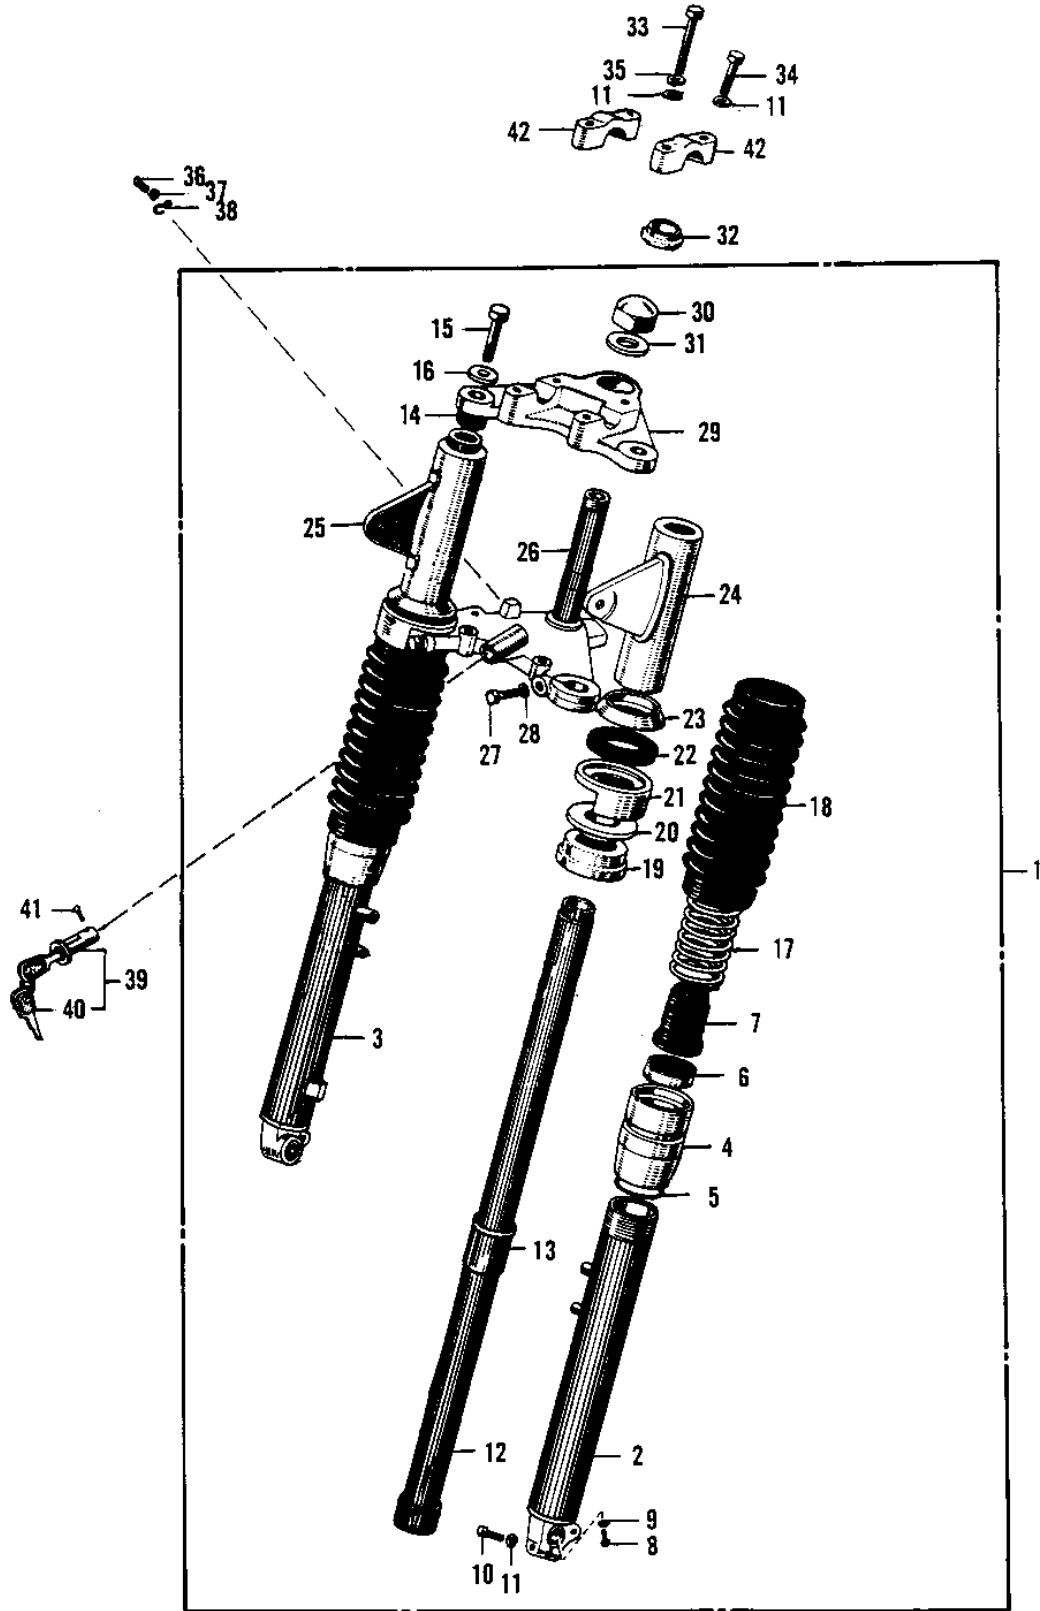

1969 Bushwhacker PARTS DIAGRAM

FRONT FORK ('68-'69)

1969 Bushwhacker PARTS LIST

FRONT FORK ('68-'69)

ITEM NAME	PART NUMBER	QUANTITY
FRONT FORK ASSY,SLVR (Ref # 1)	44001-031-14	
FRONT FORK ASY SILVER (Ref # 1)	44001-053-15	
UNAVAILABLE IN PRICE BOOK (Ref # 1)	44001-042-15	
FRONT FORK ASSY (Ref # 1)	44001-042	
TUBE,LH,FORK OUTER (Ref # 2)	44005-016	
TUBE,RH,FORK OUTER (Ref # 3)	44006-014	
NUT FORK OUTER TUBE (Ref # 4)	44007-012	
'O' RING OUTER TUBE (Ref # 5)	44046-012	
OIL SEAL (Ref # 6)	92049-1049	
DUST SHIELD FORK (Ref # 7)	44010-004	
SCREW PAN HEAD 4X8 (Ref # 8)	220B0408	
GASKET FORK DRAIN PLG (Ref # 9)	44045-002	
BOLT-SMALL-UPSET 8X25 (Ref # 10)	115G0825	
WASHER SPRING 8MM (Ref # 11)	461F0800	
TUBE FORK INNER (Ref # 12)	44013-013	
GUIDE FORK INNER TUBE (Ref # 13)	44015-009	
'O' RING FRK TOP BOLT (Ref # 14)	44046-011	
BOLT FORK TOP (Ref # 15)	44041-015	
WASHER FORK TOP (Ref # 16)	44043-026	
SPRING FORK (Ref # 17)	44026-016	
SPRING FORK (Ref # 17)	44026-021	
COVER DUST (Ref # 18)	44027-008	
GUIDE DUST COVER (Ref # 19)	44028-013	
GUIDE FORK SPRING (Ref # 20)	44029-007	
RING FORK COVER (Ref # 21)	44030-006	
GASKET-FORK COVER (Ref # 22)	44045-036	
WASHER FORK COVER (Ref # 23)	44043-036	
COVER L.H FORK SILVER (Ref # 24)	44033-017-14	
COVER R.H FORK SILVER (Ref # 25)	44034-016-14	