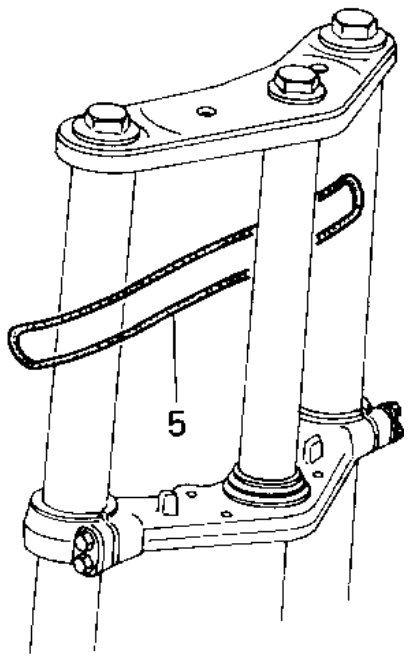

1980 KD80 PARTS DIAGRAM

LABELS/NUMBER PLATE

1980 KD80 PARTS LIST

LABELS/NUMBER PLATE

ITEM NAME	PART NUMBER	QUANTITY
PATTERN,PLATE,NUMBER (Ref # 1)	56027-1509	1
MARK,SIDE COVER (Ref # 2)	56018-1152	1
MARK,MUFFLER COVER (Ref # 3)	56018-1153	1
PLATE,NUMBER,C.ORANGE (Ref # 4)	58029-1002-6H	1
PLATE,NUMBER,F.RED (Ref # 4)	58029-1002-6L	1
PLATE-NUMBER,B.BLUE (Ref # 4)	58029-1002-6K	1
"O" RING,135MM (Ref # 5)	92055-1058	1