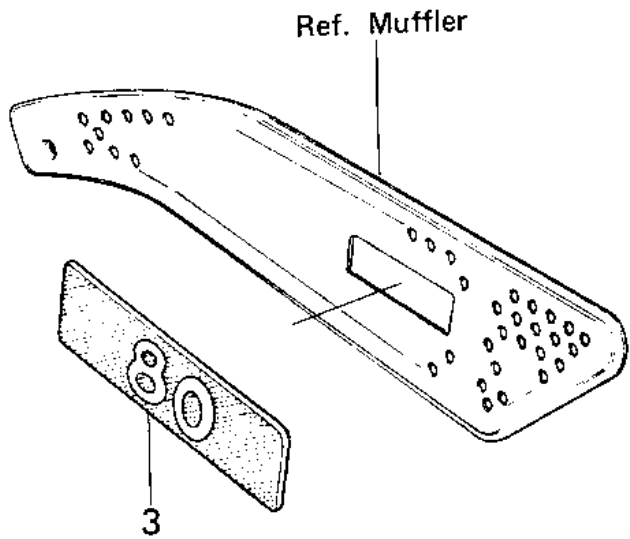

1980 KD80 PARTS DIAGRAM

LABELS/NUMBER PLATE

1980 KD80 PARTS LIST

LABELS/NUMBER PLATE

ITEM NAME	PART NUMBER	QUANTITY
PATTERN,PLATE,NUMBER (Ref # 1)	56027-1509	1
MARK,SIDE COVER (Ref # 2)	56018-1152	1
MARK,MUFFLER COVER (Ref # 3)	56018-1153	1
PLATE,NUMBER,C.ORANGE (Ref # 4)	58029-1002-6H	1
PLATE,NUMBER,F.RED (Ref # 4)	58029-1002-6L	1
PLATE-NUMBER,B.BLUE (Ref # 4)	58029-1002-6K	1
"O" RING,135MM (Ref # 5)	92055-1058	1