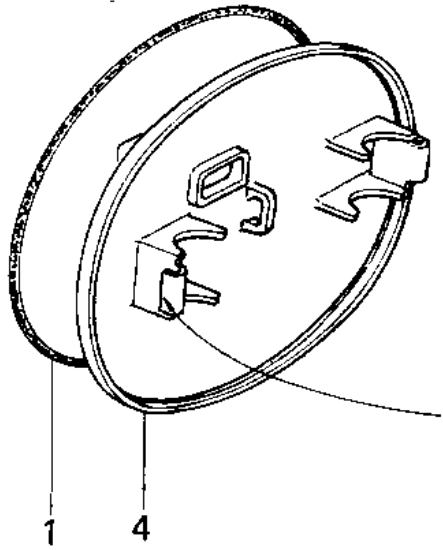

1980 KD80 PARTS DIAGRAM

LABELS/NUMBER PLATE

1980 KD80 PARTS LIST

LABELS/NUMBER PLATE

ITEM NAME	PART NUMBER	QUANTITY
PATTERN,PLATE,NUMBER (Ref # 1)	56027-1509	1
MARK,SIDE COVER (Ref # 2)	56018-1152	1
MARK,MUFFLER COVER (Ref # 3)	56018-1153	1
PLATE,NUMBER,C.ORANGE (Ref # 4)	58029-1002-6H	1
PLATE,NUMBER,F.RED (Ref # 4)	58029-1002-6L	1
PLATE-NUMBER,B.BLUE (Ref # 4)	58029-1002-6K	1
"O" RING,135MM (Ref # 5)	92055-1058	1