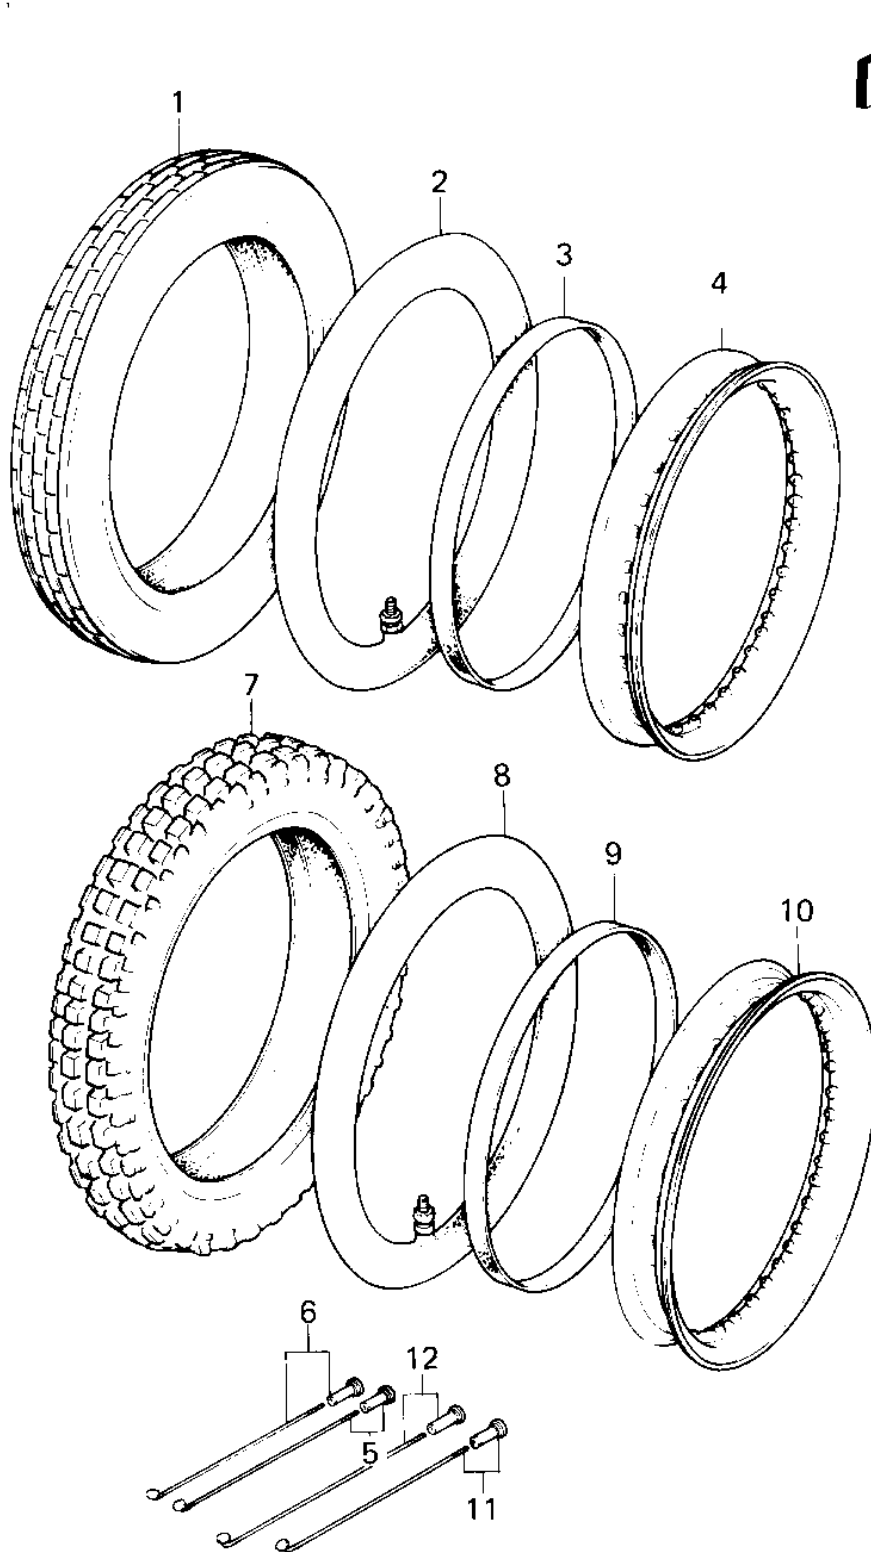

1981 KD80 PARTS DIAGRAM

WHEEL/TIRES

1981 KD80 PARTS LIST

WHEEL/TIRES

ITEM NAME	PART NUMBER	QUANTITY
*** N.L.A.*** (Canada) (Ref # 1)	41017-014	
TUBE 225/250-16 (Ref # 2)	41022-041	
BAND,RIM,FRONT (Ref # 3)	41023-024	
RIM,1.40X16W (Ref # 4)	41025-069	
SPOKE-ASY,FR INNER (Ref # 5)	41027-065	
SPOKE-ASY FR OUTER (Ref # 6)	41028-065	
TIRE 275-14 K250 R (Ref # 7)	41002-1271	
TUBE 275/410/425-14 (Ref # 8)	41022-042	
BAND,RIM,4.10-14 (Ref # 9)	41023-1025	
RIM,1.60X14W (Ref # 10)	41025-070	
SPOKE-ASY,RR INNER (Ref # 11)	41027-066	
SPOKE-ASY RR OUTER (Ref # 12)	41028-066	