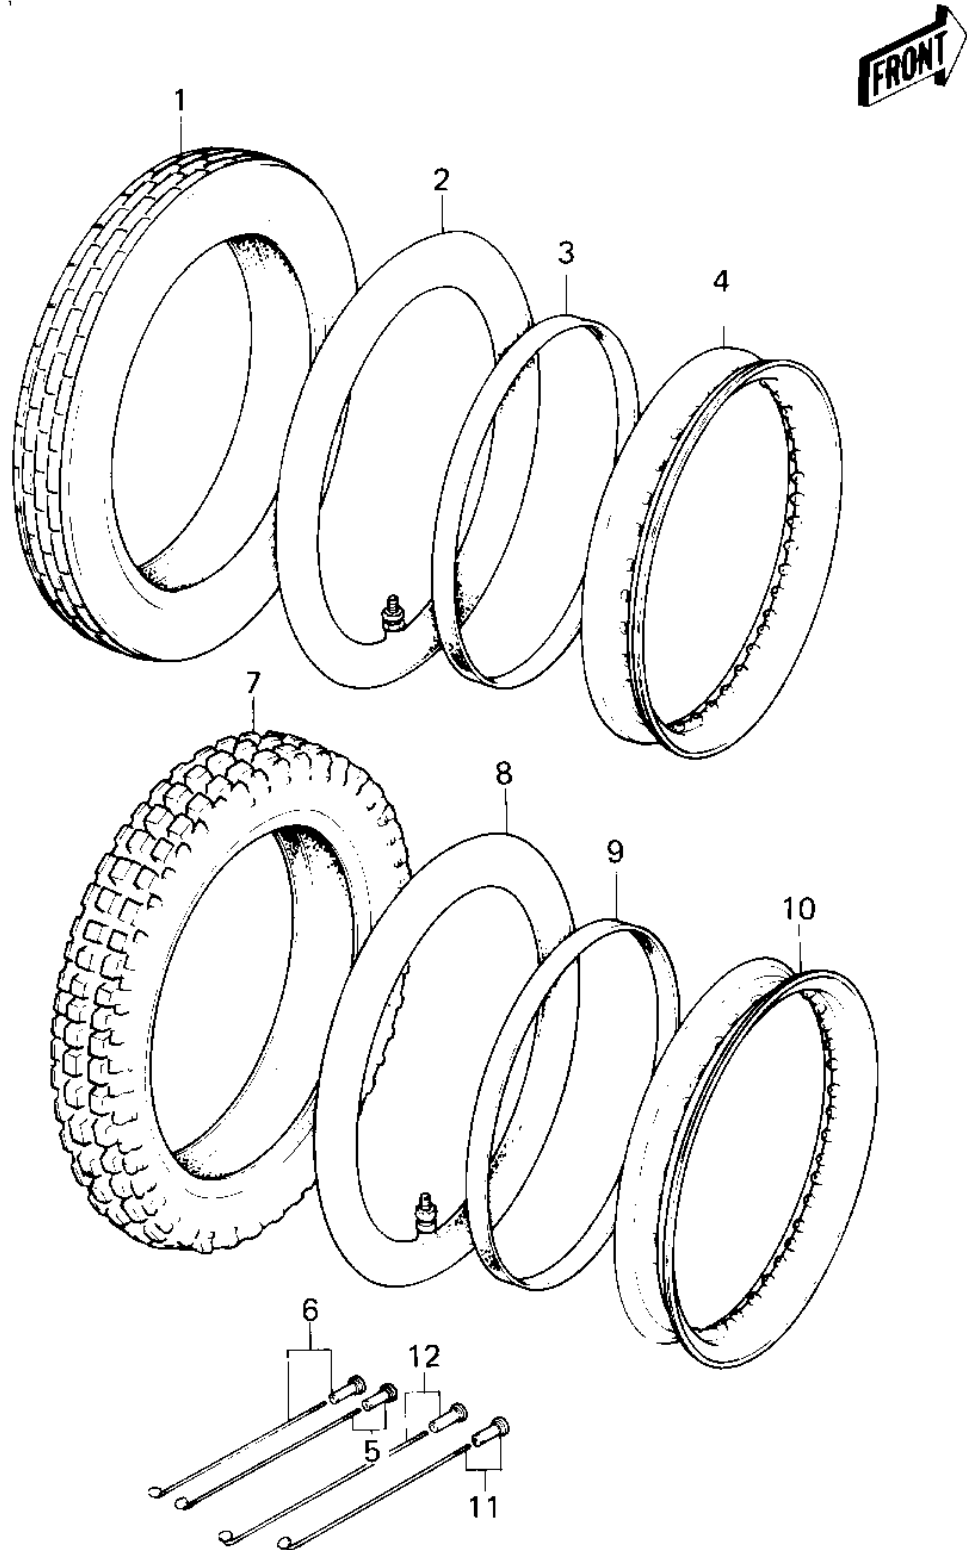

1980 KD80 PARTS DIAGRAM

WHEEL/TIRES

1980 KD80 PARTS LIST

WHEEL/TIRES

ITEM NAME	PART NUMBER	QUANTITY
*** N.L.A.*** (Canada) (Ref # 1)	41017-014	1
TUBE 225/250-16 (Ref # 2)	41022-041	1
BAND,RIM,FRONT (Ref # 3)	41023-024	1
RIM,1.40X16W (Ref # 4)	41025-069	1
SPOKE-ASY,FR INNER (Ref # 5)	41027-065	18
SPOKE-ASY FR OUTER (Ref # 6)	41028-065	18
TIRE 275-14 K250 R (Ref # 7)	41002-1271	1
TUBE 275/410/425-14 (Ref # 8)	41022-042	1
BAND,RIM,4.10-14 (Ref # 9)	41023-1025	1
RIM,1.60X14W (Ref # 10)	41025-070	1
SPOKE-ASY,RR INNER (Ref # 11)	41027-066	18
SPOKE-ASY RR OUTER (Ref # 12)	41028-066	18