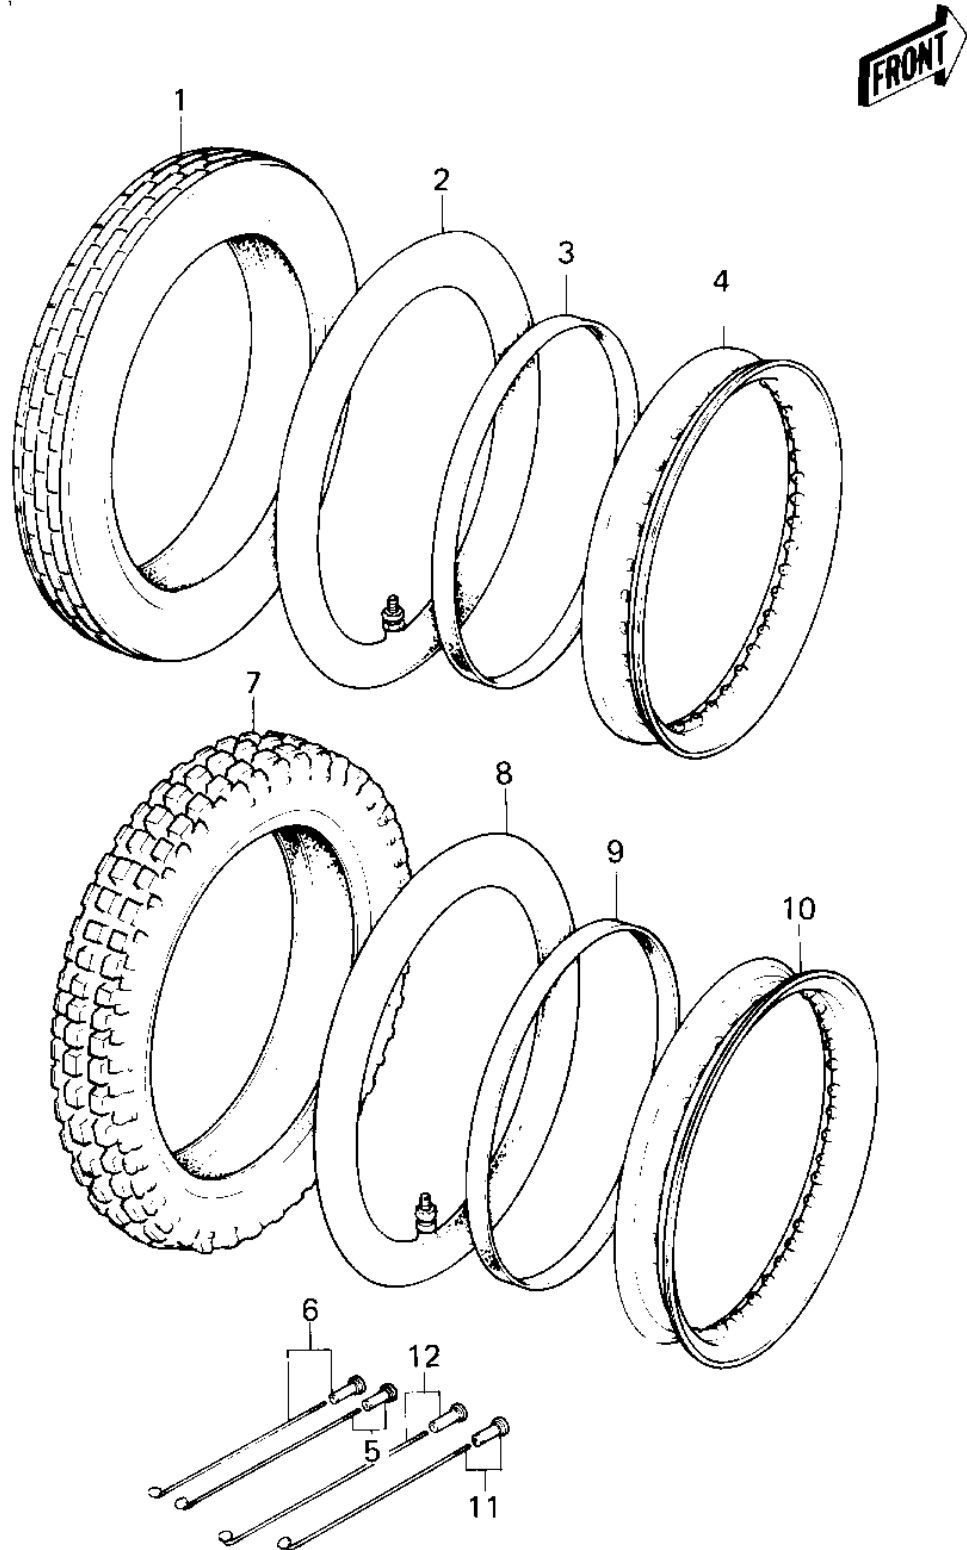

# 1980 KD80 PARTS DIAGRAM

WHEEL/TIRES

## 1980 KD80 PARTS LIST

### WHEEL/TIRES

ITEM NAME	PART NUMBER	QUANTITY
*** N.L.A.*** (Canada) (Ref # 1)	41017-014	1
TUBE 225/250-16 (Ref # 2)	41022-041	1
BAND,RIM,FRONT (Ref # 3)	41023-024	1
RIM,1.40X16W (Ref # 4)	41025-069	1
SPOKE-ASY,FR INNER (Ref # 5)	41027-065	18
SPOKE-ASY FR OUTER (Ref # 6)	41028-065	18
TIRE 275-14 K250 R (Ref # 7)	41002-1271	1
TUBE 275/410/425-14 (Ref # 8)	41022-042	1
BAND,RIM,4.10-14 (Ref # 9)	41023-1025	1
RIM,1.60X14W (Ref # 10)	41025-070	1
SPOKE-ASY,RR INNER (Ref # 11)	41027-066	18
SPOKE-ASY RR OUTER (Ref # 12)	41028-066	18