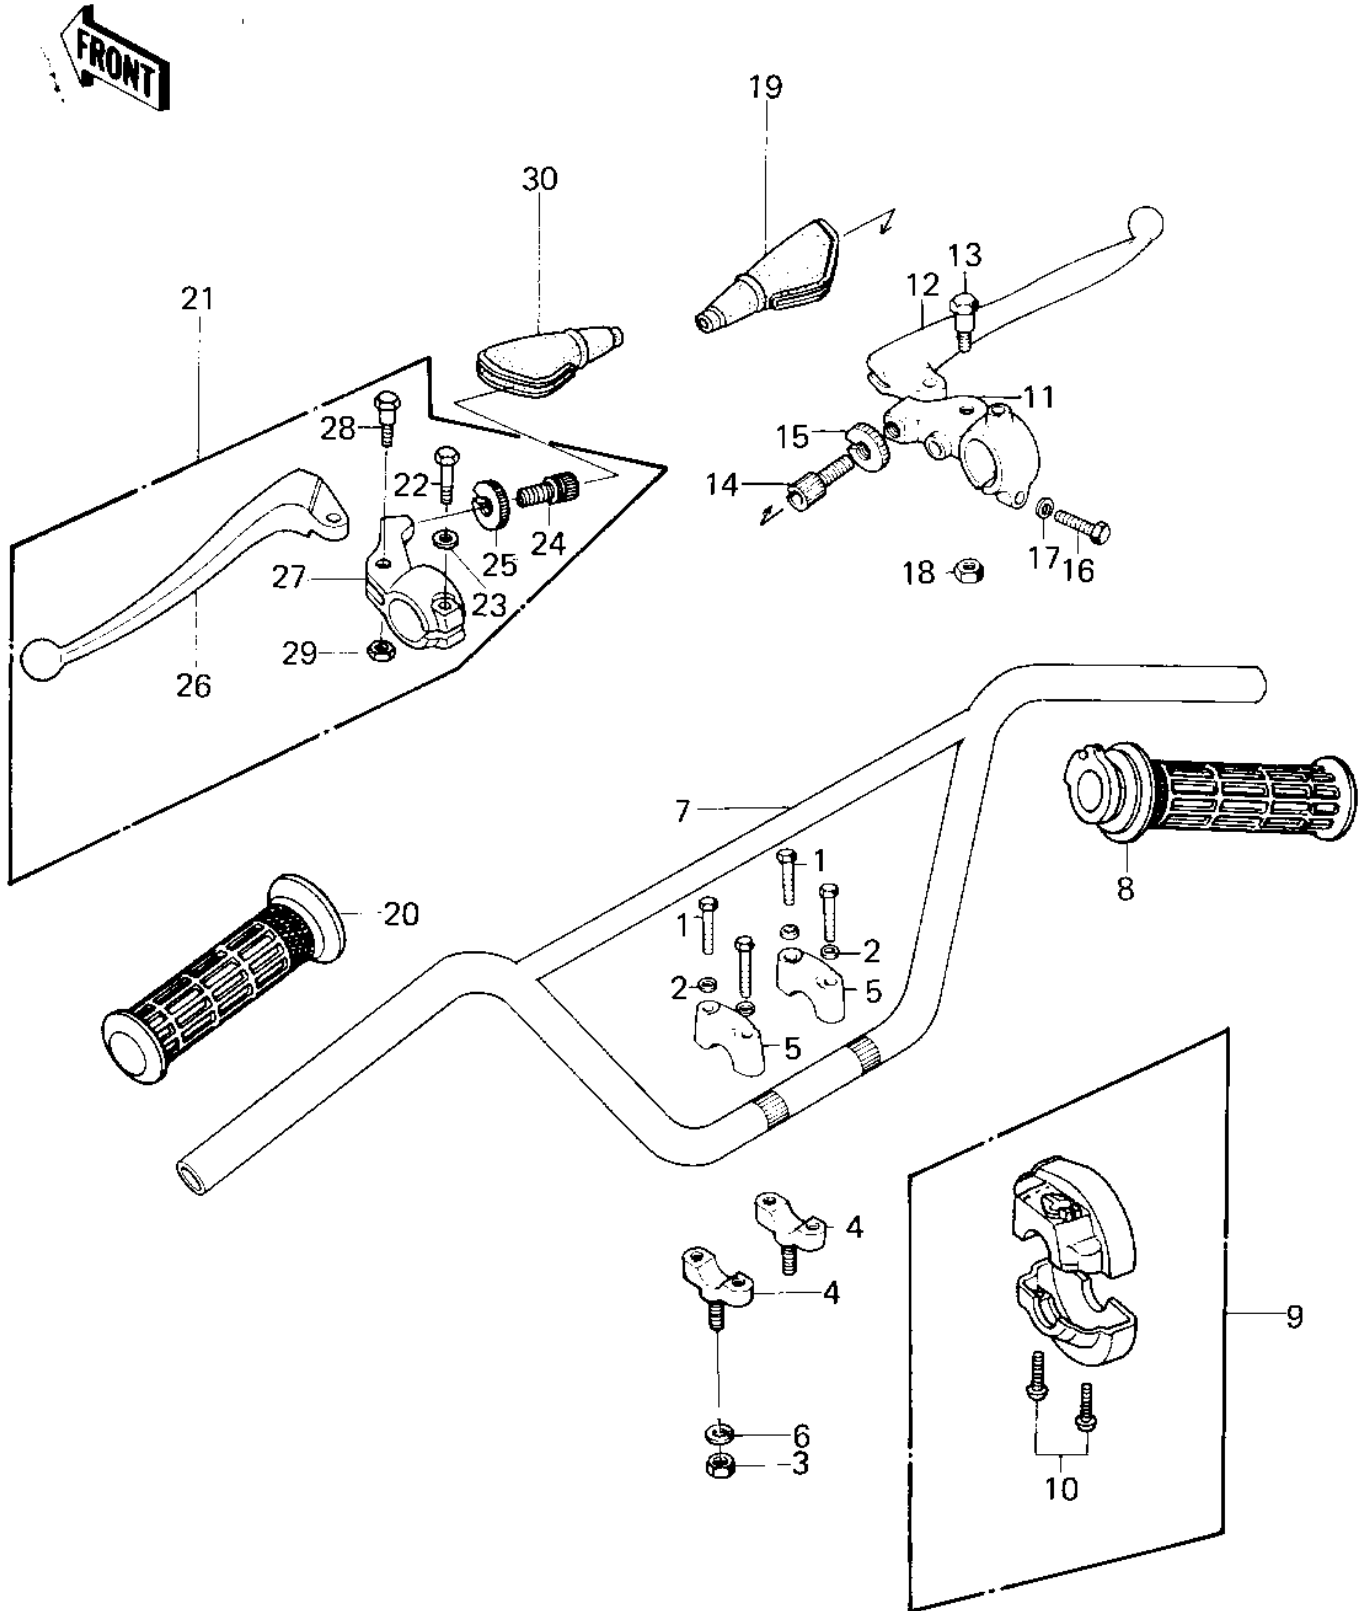

# 1981 KD80 PARTS DIAGRAM

## HANDLEBAR

# 1981 KD80 PARTS LIST

## HANDLEBAR

ITEM NAME	PART NUMBER	QUANTITY
BOLT HEX HEAD 8X35 (Ref # 1)	110N0835	
BOLT HEX HEAD (Ref # 1)	114N0835	
WASHER SPRING 8MM (Ref # 2)	461F0800	
NUT,10MM (Ref # 3)	314B1000	
HOLDER,HANDLEBAR,BUFF (Ref # 4)	46012-002-80	
HOLDER UPPER HANDLEBAR (Ref # 5)	46012-004	
WASHER SPRING 10MM (Ref # 6)	461F1000	
HANDLEBAR,FLAT BLACK (Ref # 7)	46003-1055	
GRIP ASSY,THROTTLE (Ref # 8)	46019-1005	
HOUSING ASSY,CONT,R.H (Ref # 9)	46091-1041	
SCREW PAN HEAD 5X18 (Ref # 10)	220B0518	
HOLDER,FR LEVER,F.BLK (Ref # 11)	46060-011-21	
LEVER FRONT BRAKE (Ref # 12)	46058-004	
BOLT,HEX HEAD,5X22 (Ref # 13)	92007-046	
SCREW,CABLE ADJUST (Ref # 14)	46055-010	
NUT-LOCK (Ref # 15)	46056-005	
BOLT HEX HEAD 6X25 (Ref # 16)	110N0625	
WASHER,PLAIN,6MM (Ref # 17)	410D0600	
GRIP,L.H. (Ref # 20)	46075-1004	
LEVER ASSY,CLUTCH (Ref # 21)	46076-045	
BOLT HEX HEAD 6X25 (Ref # 22)	110N0625	
WASHER,PLAIN,6MM (Ref # 23)	410D0600	
SCREW CABLE ADJUST (Ref # 24)	46055-003	
NUT-LOCK (Ref # 25)	46056-005	
LEVER-CLUTCH (Ref # 26)	46092-015	
HOLDER,CL LEVER,F.BLK (Ref # 27)	46094-015-21	
BOLT,HEX HEAD,5X22 (Ref # 28)	92007-046	
NUT-LOCK,5MM (Ref # 29)	92019-014	
BOOTS,LEVER HOLDER (Ref # 30)	49006-1017	