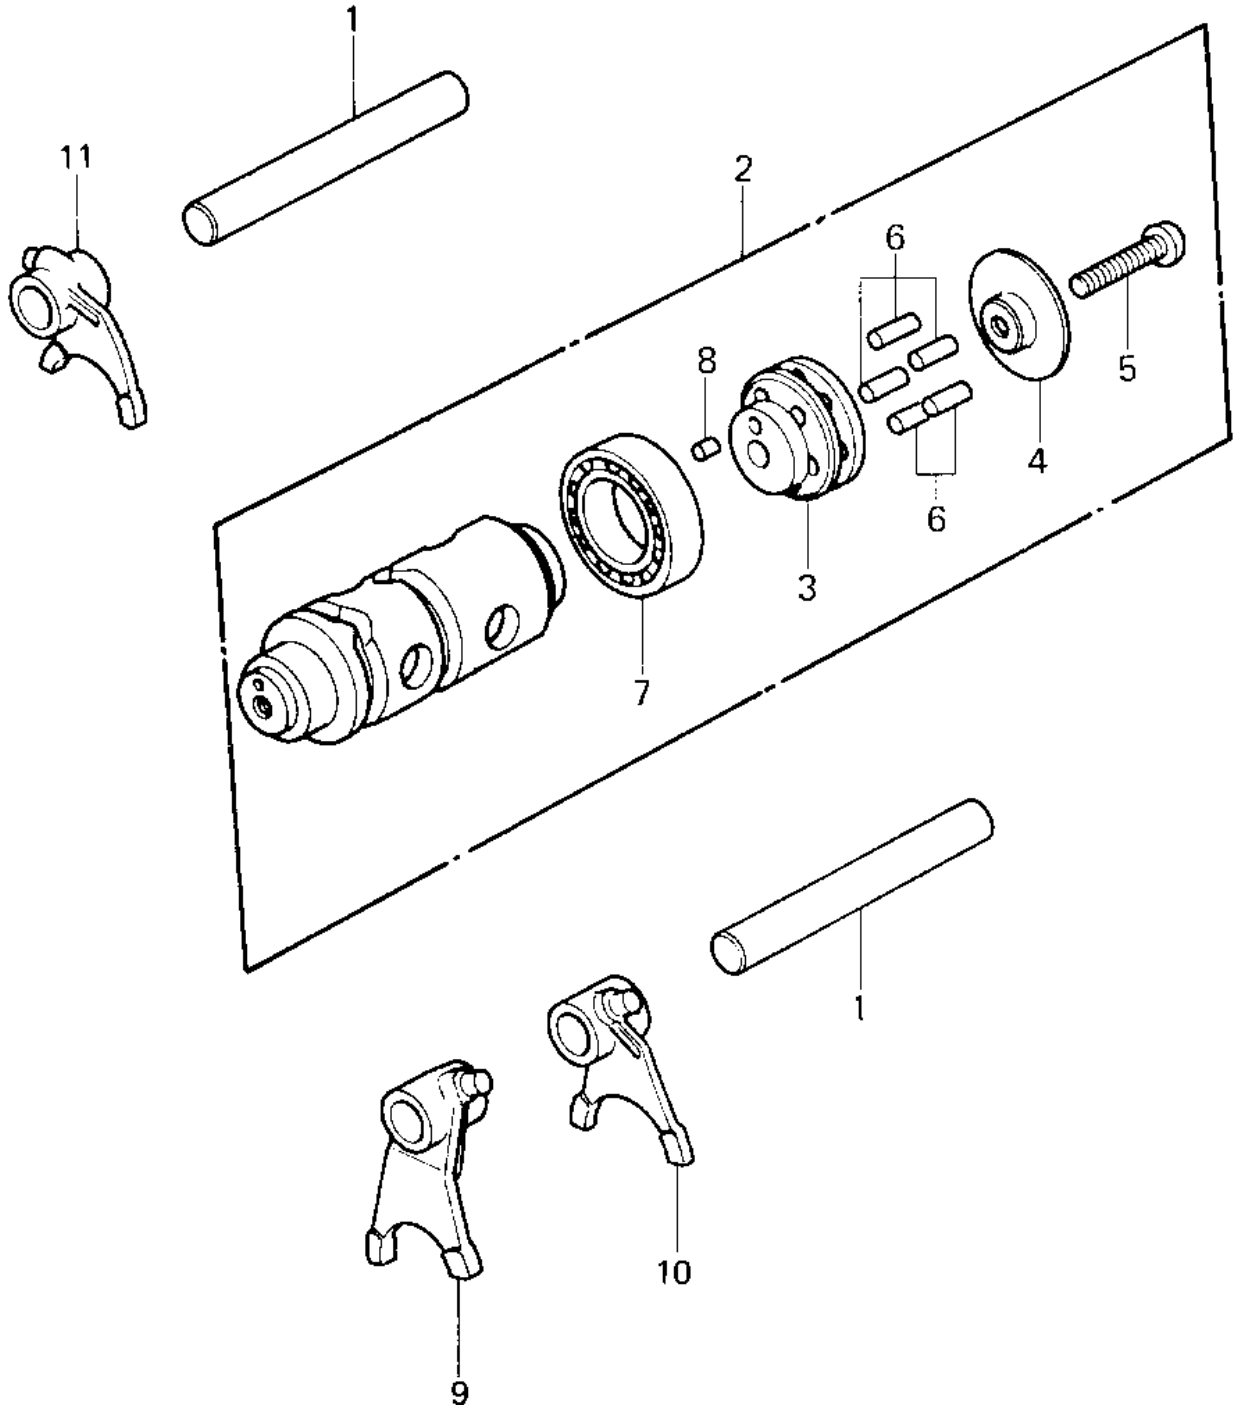

# 1980 KD80 PARTS DIAGRAM

GEAR CHANGE DRUM & FORKS

# 1980 KD80 PARTS LIST

## GEAR CHANGE DRUM & FORKS

ITEM NAME	PART NUMBER	QUANTITY
RODSHIFT,SHORT (Ref # 1)	13209-014	2
DRUM-ASSY-CHANGE (Ref # 2)	13239-5001	1
DRUM ASSY,GEAR CHANGE (Ref # 2)	13239-1034	1
HOLDER,GEAR CHANG DRM (Ref # 3)	13091-1059	1
HOLDER (Ref # 3)	13091-1077	1
PLATE CHANGE DRUM PIN (Ref # 4)	13142-008	1
HOLDER,CHANGE DRUM (Ref # 4)	13142-014	1
SCREW PAN HEAD 6X30 (Ref # 5)	220B0630	1
BOLT,SOCKET,6X30 (Ref # 5)	120P0630	1
PIN,GEAR CHANGE DRUM (Ref # 6)	92042-042	5
BEARING,BALL,#6905 (Ref # 7)	92045-036	1
BEARING BALL #6004 (Ref # 7)	601B6004	1
PIN-DOWEL,4X6 (Ref # 8)	610A0406	1
SHIFT FORK,LOW&2ND (Ref # 9)	13140-1026	1
SHIFT FORK,3RD (Ref # 10)	13140-1027	1
SHIFT FORK,4TH&TOP (Ref # 11)	13140-1028	1