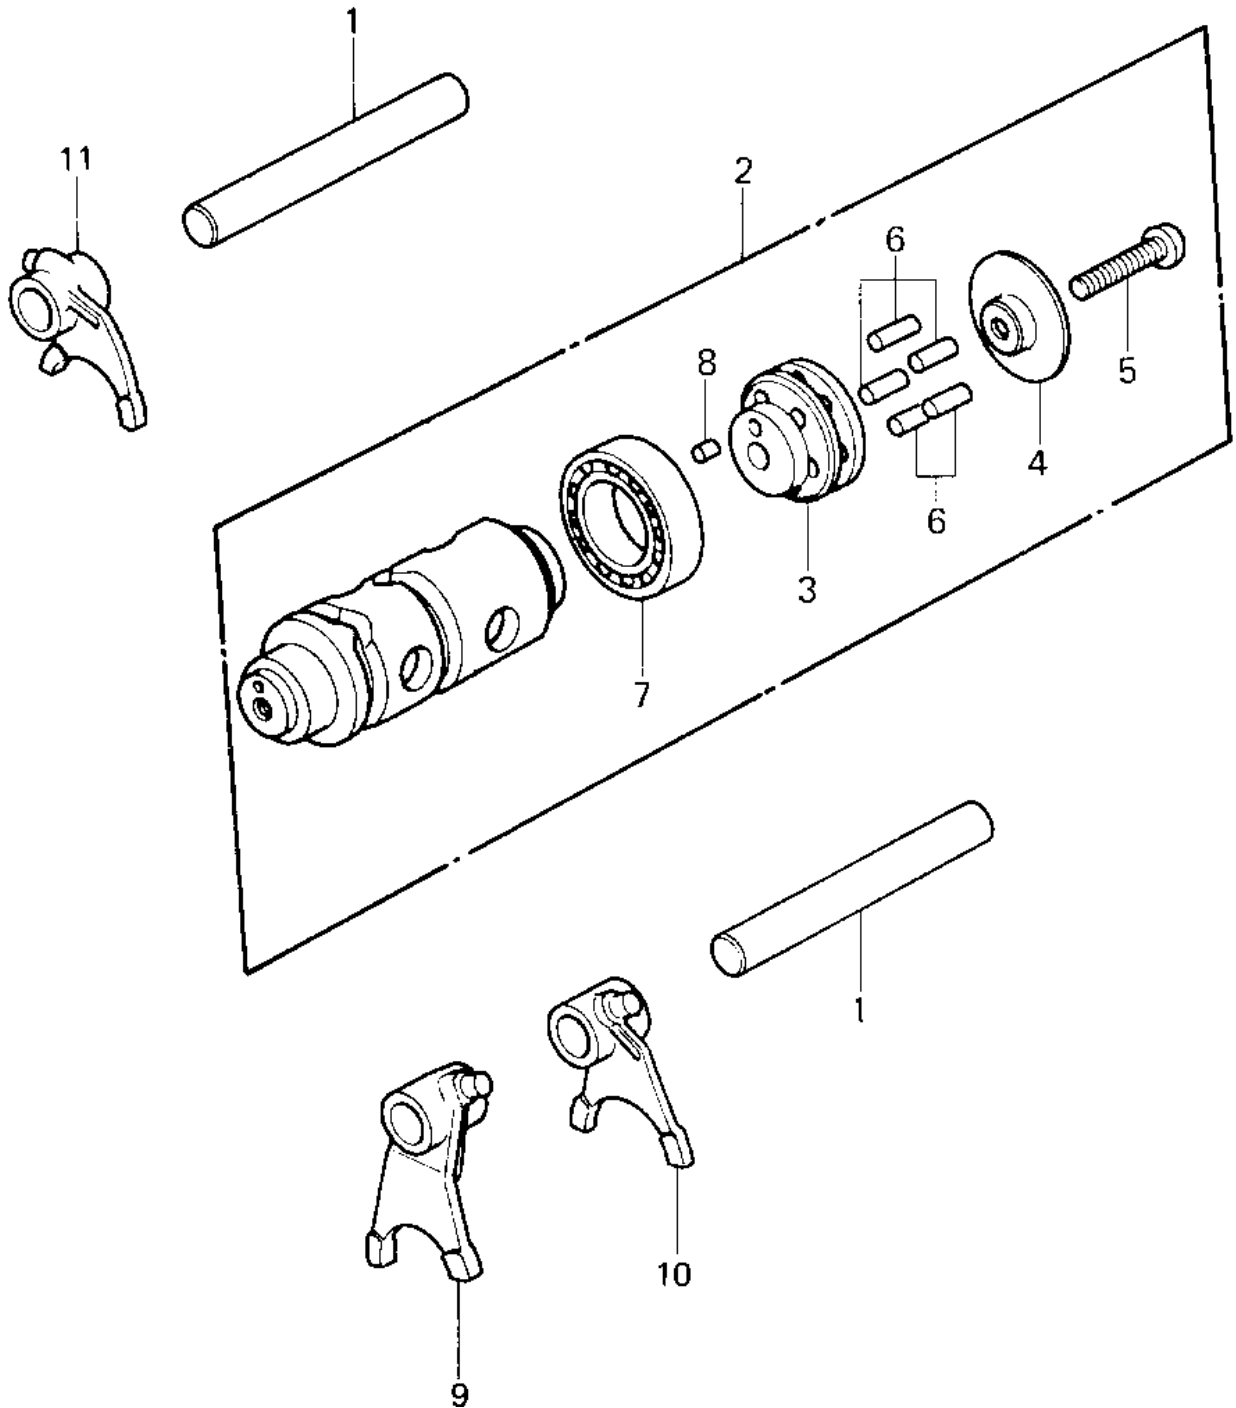

# 1980 KD80 PARTS DIAGRAM

GEAR CHANGE DRUM & FORKS

# 1980 KD80 PARTS LIST

## GEAR CHANGE DRUM & FORKS

ITEM NAME	PART NUMBER	QUANTITY
RODSHIFT,SHORT (Ref # 1)	13209-014	2
DRUM-ASSY-CHANGE (Ref # 2)	13239-5001	1
DRUM ASSY,GEAR CHANGE (Ref # 2)	13239-1034	1
HOLDER,GEAR CHANG DRM (Ref # 3)	13091-1059	1
HOLDER (Ref # 3)	13091-1077	1
PLATE CHANGE DRUM PIN (Ref # 4)	13142-008	1
HOLDER,CHANGE DRUM (Ref # 4)	13142-014	1
SCREW PAN HEAD 6X30 (Ref # 5)	220B0630	1
BOLT,SOCKET,6X30 (Ref # 5)	120P0630	1
PIN,GEAR CHANGE DRUM (Ref # 6)	92042-042	5
BEARING,BALL,#6905 (Ref # 7)	92045-036	1
BEARING BALL #6004 (Ref # 7)	601B6004	1
PIN-DOWEL,4X6 (Ref # 8)	610A0406	1
SHIFT FORK,LOW&2ND (Ref # 9)	13140-1026	1
SHIFT FORK,3RD (Ref # 10)	13140-1027	1
SHIFT FORK,4TH&TOP (Ref # 11)	13140-1028	1