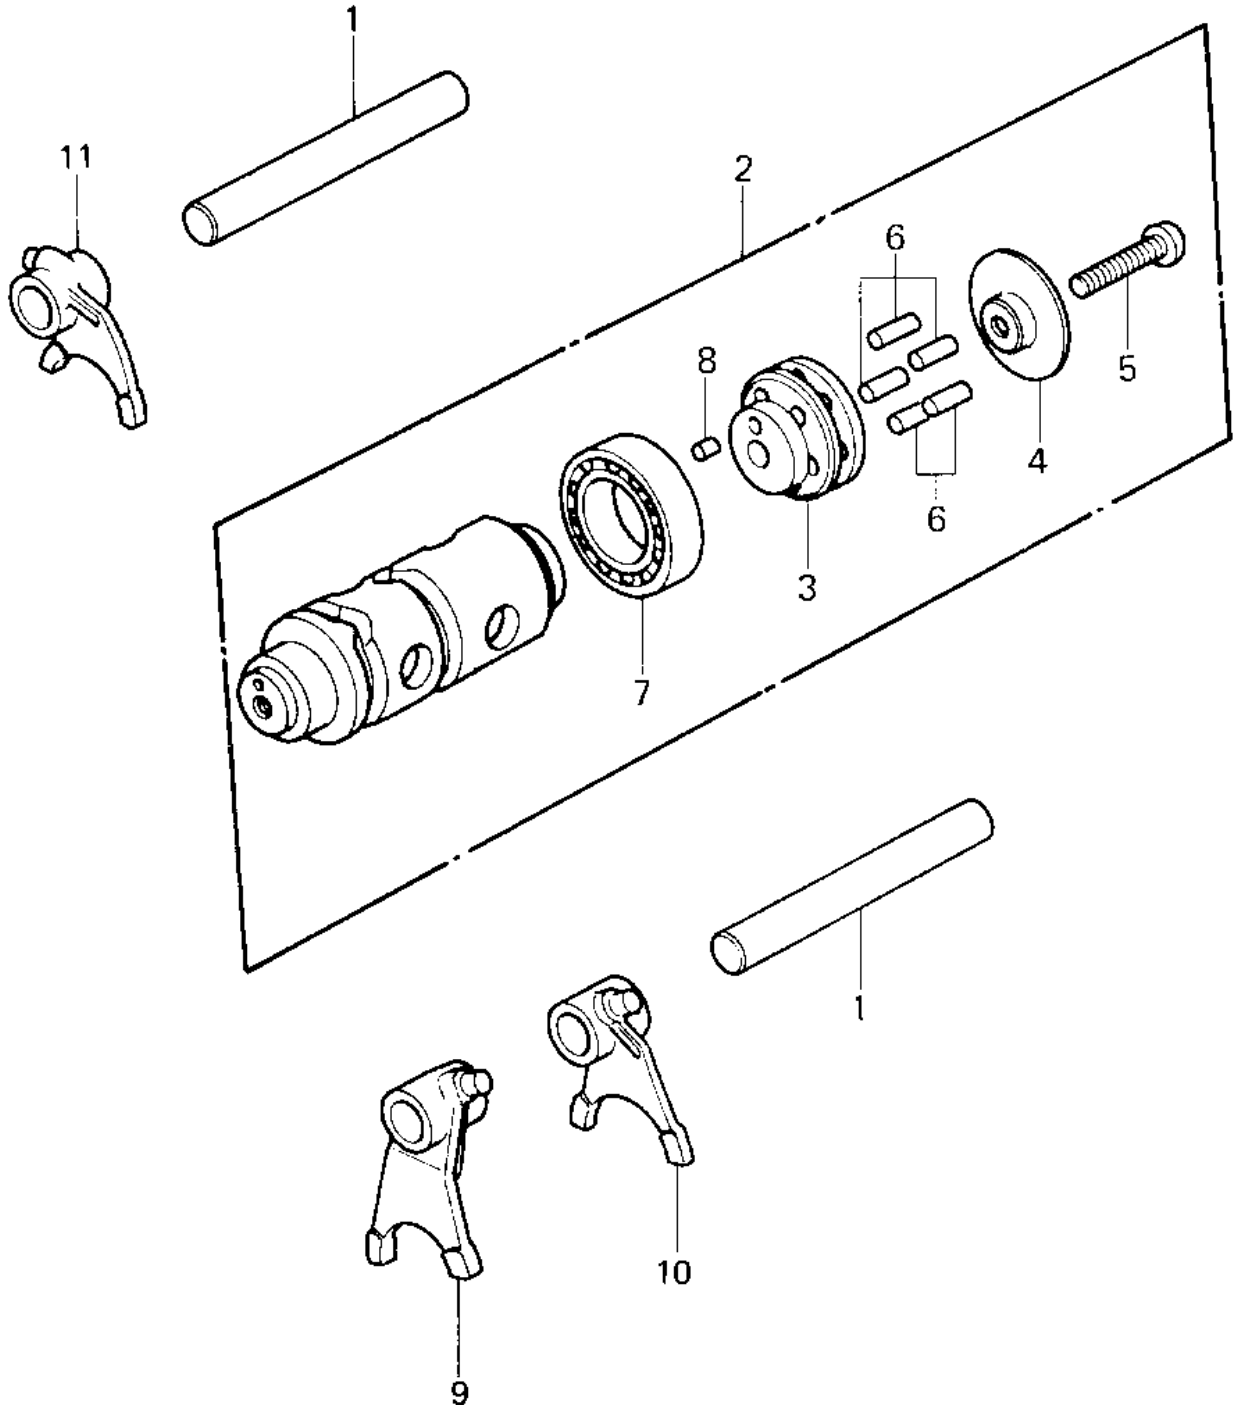

1980 KD80 PARTS DIAGRAM

GEAR CHANGE DRUM & FORKS

1980 KD80 PARTS LIST

GEAR CHANGE DRUM & FORKS

ITEM NAME	PART NUMBER	QUANTITY
RODSHIFT,SHORT (Ref # 1)	13209-014	2
DRUM-ASSY-CHANGE (Ref # 2)	13239-5001	1
DRUM ASSY,GEAR CHANGE (Ref # 2)	13239-1034	1
HOLDER,GEAR CHANG DRM (Ref # 3)	13091-1059	1
HOLDER (Ref # 3)	13091-1077	1
PLATE CHANGE DRUM PIN (Ref # 4)	13142-008	1
HOLDER,CHANGE DRUM (Ref # 4)	13142-014	1
SCREW PAN HEAD 6X30 (Ref # 5)	220B0630	1
BOLT,SOCKET,6X30 (Ref # 5)	120P0630	1
PIN,GEAR CHANGE DRUM (Ref # 6)	92042-042	5
BEARING,BALL,#6905 (Ref # 7)	92045-036	1
BEARING BALL #6004 (Ref # 7)	601B6004	1
PIN-DOWEL,4X6 (Ref # 8)	610A0406	1
SHIFT FORK,LOW&2ND (Ref # 9)	13140-1026	1
SHIFT FORK,3RD (Ref # 10)	13140-1027	1
SHIFT FORK,4TH&TOP (Ref # 11)	13140-1028	1