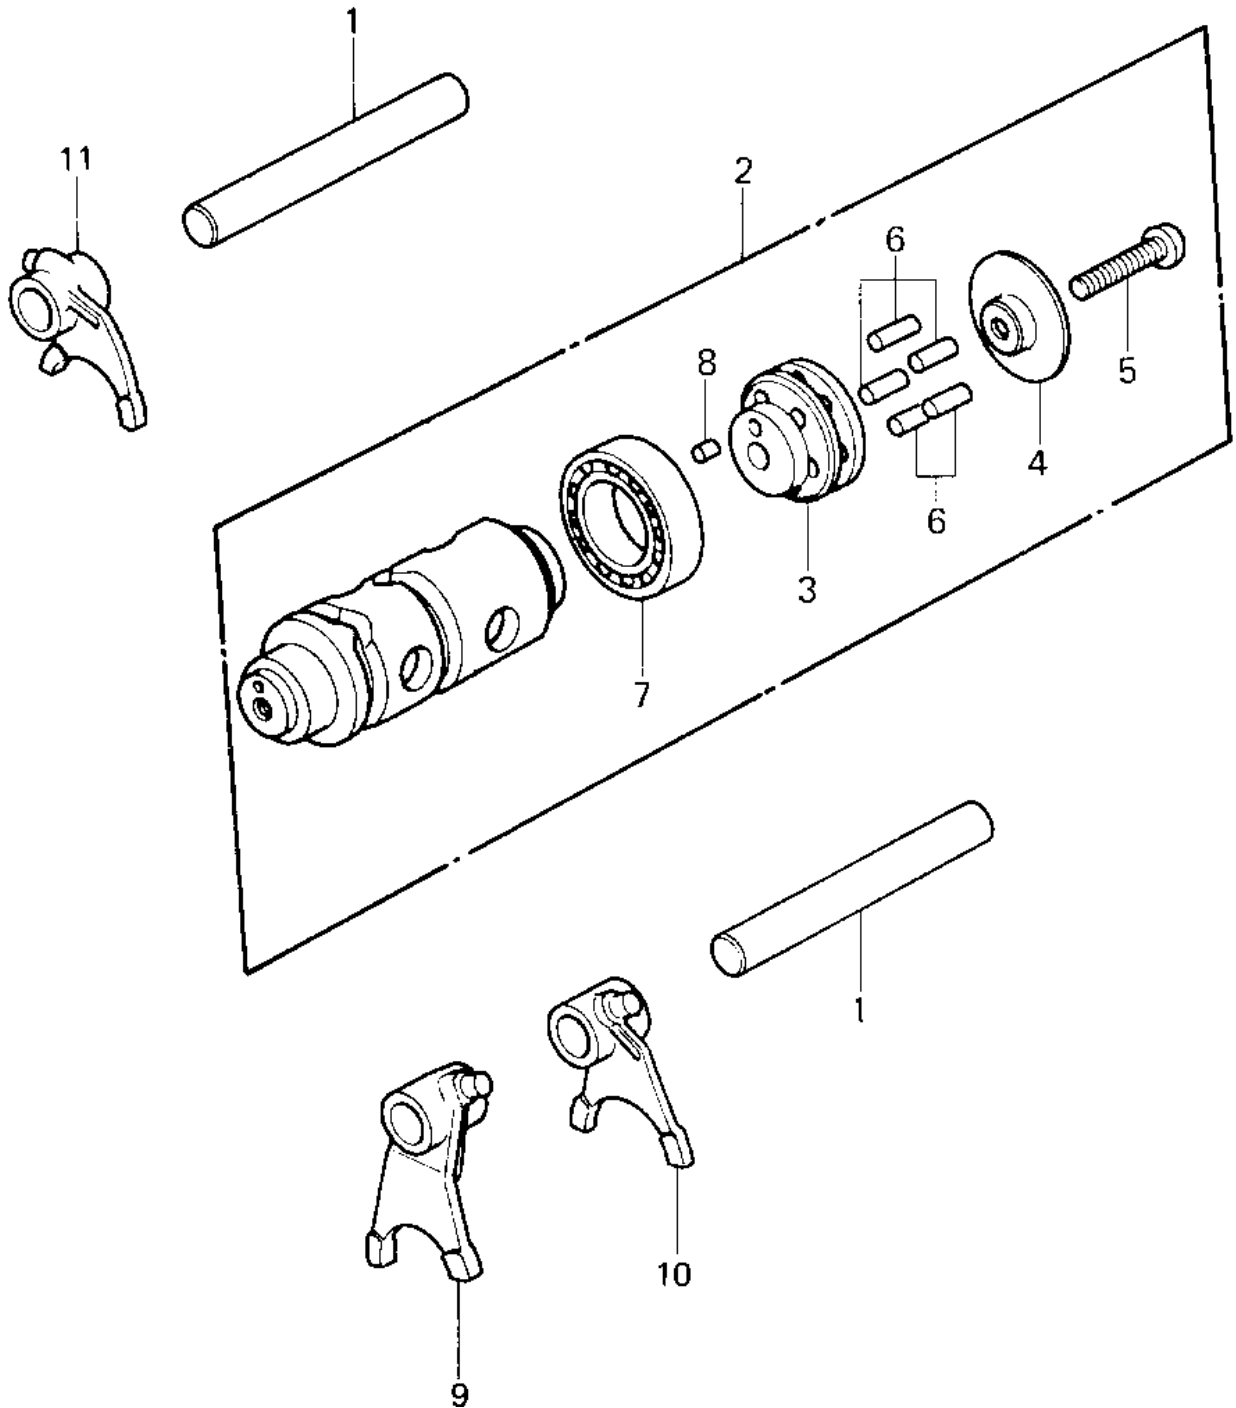

1980 KD80 PARTS DIAGRAM

GEAR CHANGE DRUM & FORKS

1980 KD80 PARTS LIST

GEAR CHANGE DRUM & FORKS

ITEM NAME	PART NUMBER	QUANTITY
RODSHIFT,SHORT (Ref # 1)	13209-014	2
DRUM-ASSY-CHANGE (Ref # 2)	13239-5001	1
DRUM ASSY,GEAR CHANGE (Ref # 2)	13239-1034	1
HOLDER,GEAR CHANG DRM (Ref # 3)	13091-1059	1
HOLDER (Ref # 3)	13091-1077	1
PLATE CHANGE DRUM PIN (Ref # 4)	13142-008	1
HOLDER,CHANGE DRUM (Ref # 4)	13142-014	1
SCREW PAN HEAD 6X30 (Ref # 5)	220B0630	1
BOLT,SOCKET,6X30 (Ref # 5)	120P0630	1
PIN,GEAR CHANGE DRUM (Ref # 6)	92042-042	5
BEARING,BALL,#6905 (Ref # 7)	92045-036	1
BEARING BALL #6004 (Ref # 7)	601B6004	1
PIN-DOWEL,4X6 (Ref # 8)	610A0406	1
SHIFT FORK,LOW&2ND (Ref # 9)	13140-1026	1
SHIFT FORK,3RD (Ref # 10)	13140-1027	1
SHIFT FORK,4TH&TOP (Ref # 11)	13140-1028	1