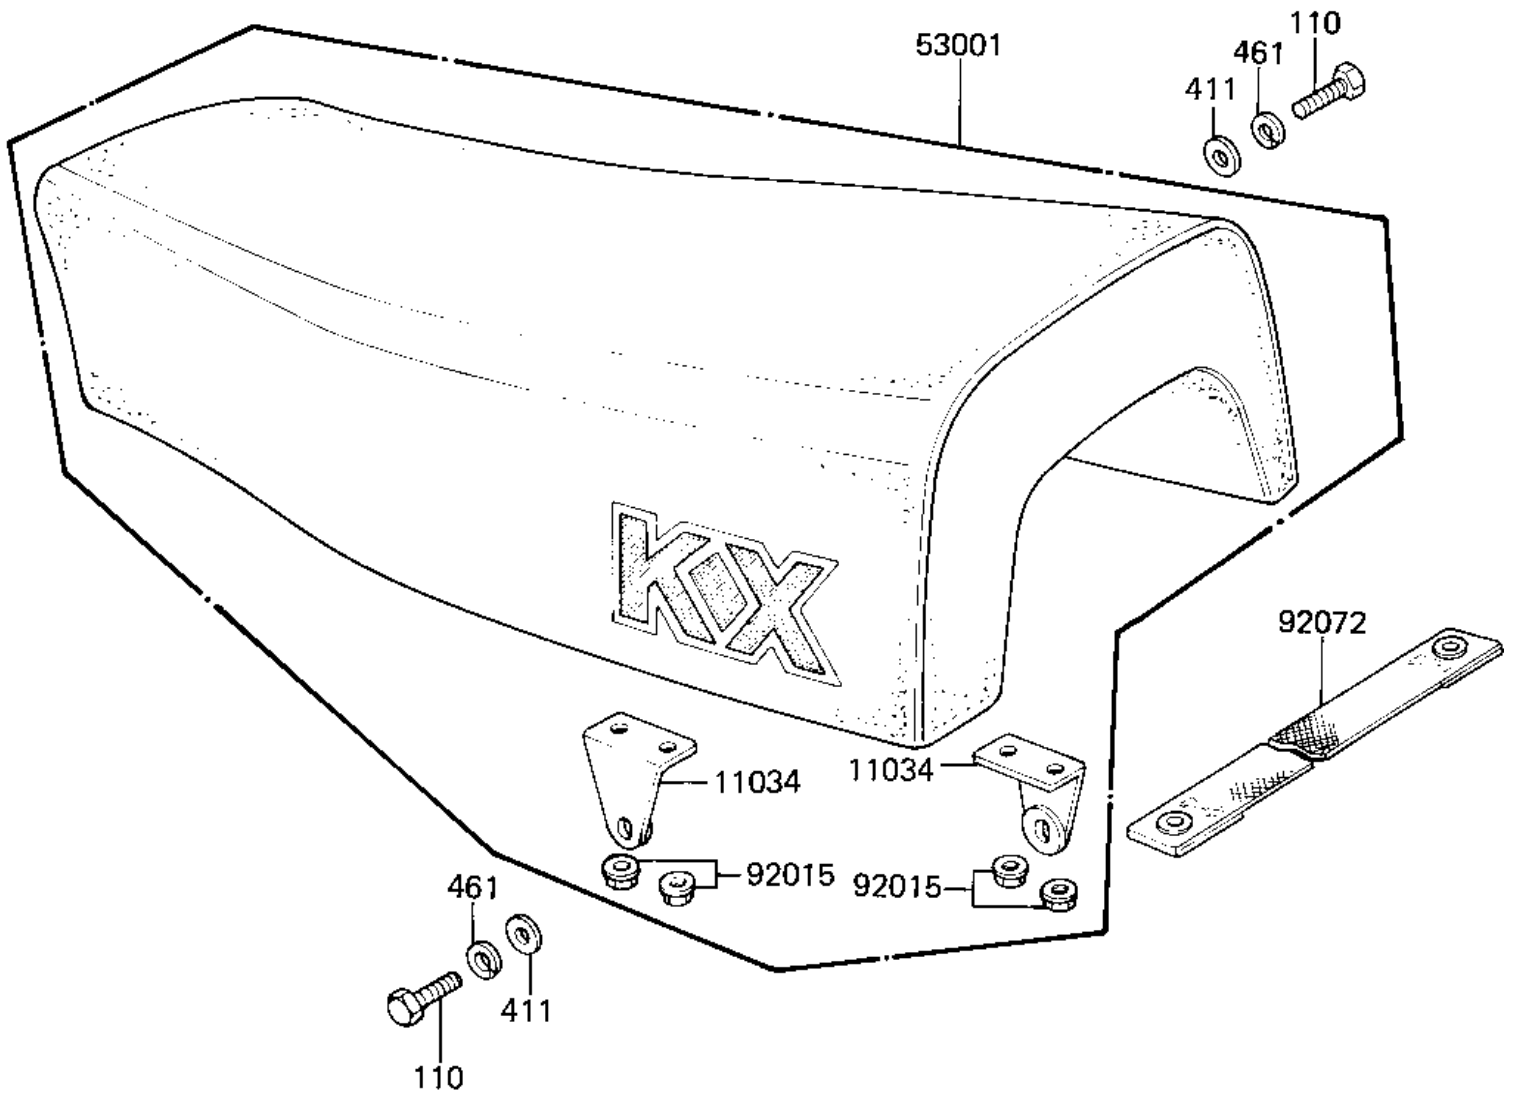

1982 KX80 PARTS DIAGRAM

SEAT

F2510-0096

1982 KX80 PARTS LIST

SEAT

ITEM NAME	PART NUMBER	QUANTITY
BRACKET,SEAT (Ref # 11034)	11034-1993	2
SEAT-ASSY (Ref # 53001)	53001-1272	1
NUT-6MM (Ref # 92015)	92015-1078	4
BAND (Ref # 92072)	92072-3742	1
BOLT-UPSET,6X16 (Ref # 110)	112G0616	2
WASHER PLAIN 6MM (Ref # 411)	411B0600	2
WASHER SPRING 6MM (Ref # 461)	461F0600	2