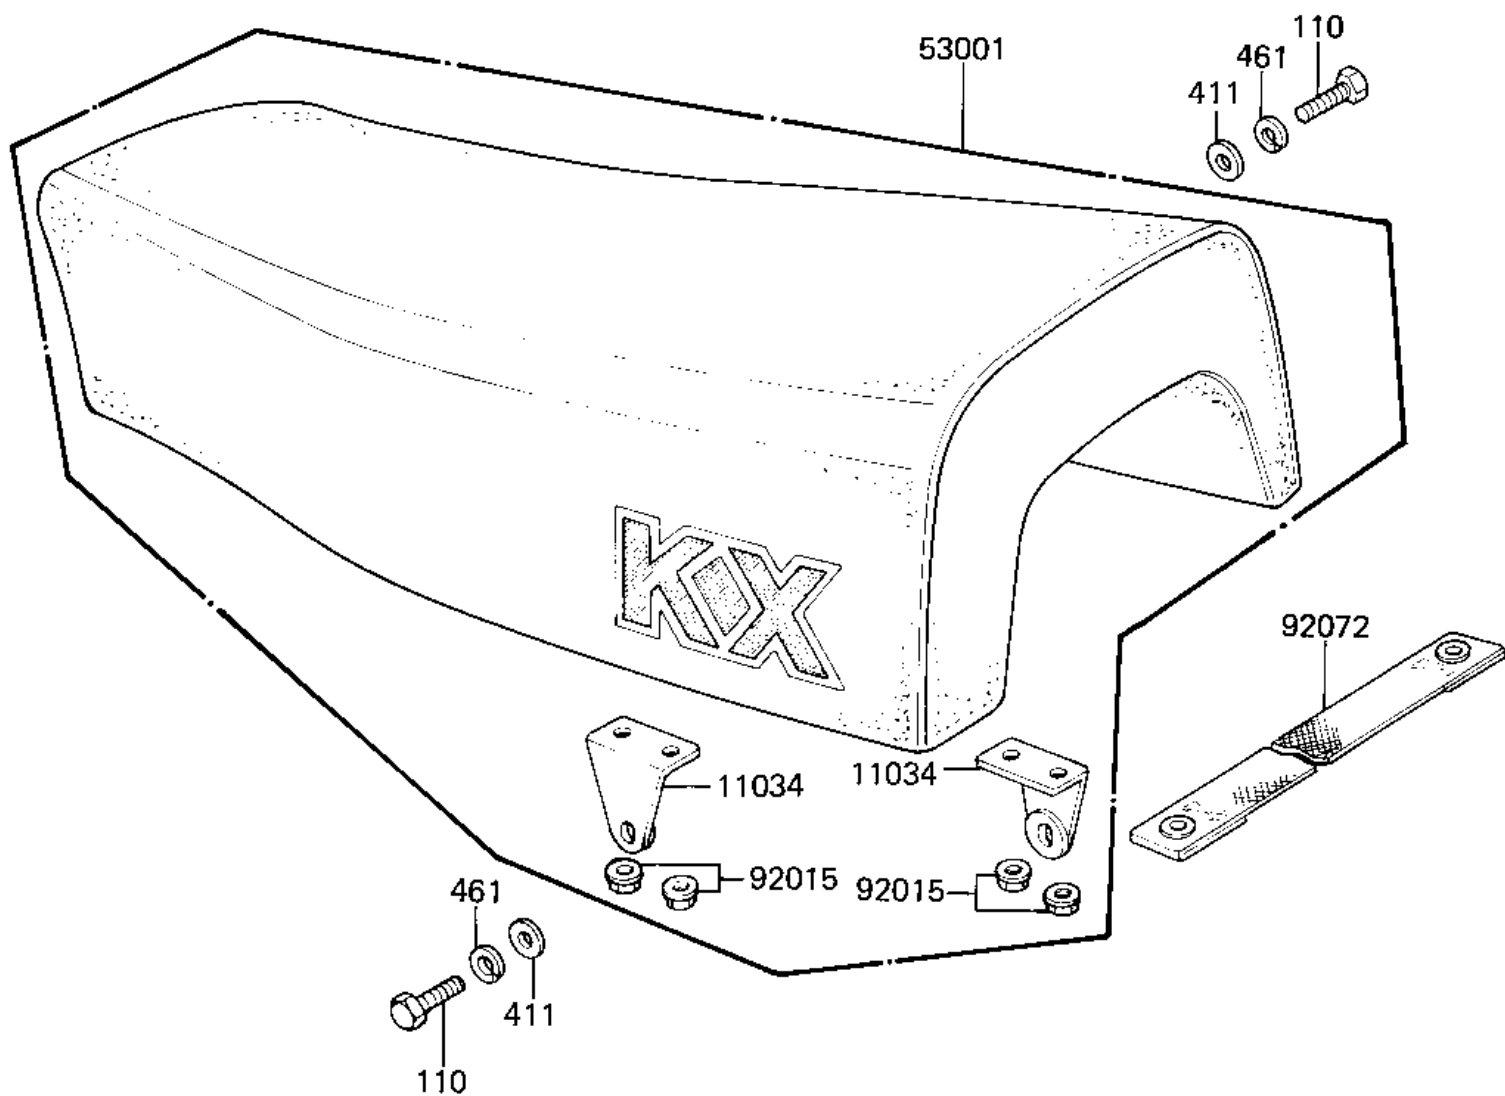

1981 KX80 PARTS DIAGRAM

SEAT

F2510-0096

1981 KX80 PARTS LIST

SEAT

| ITEM NAME | PART NUMBER | QUANTITY |
|-------------------------------|-------------|----------|
| BRACKET,SEAT (Ref # 11034) | 11034-1993 | 1 |
| SEAT-ASSY (Ref # 53001) | 53001-1272 | 1 |
| NUT-6MM (Ref # 92015) | 92015-1078 | 1 |
| BAND (Ref # 92072) | 92072-3742 | 1 |
| BOLT-UPSET,6X16 (Ref # 110) | 112G0616 | 1 |
| WASHER PLAIN 6MM (Ref # 411) | 411B0600 | 1 |
| WASHER SPRING 6MM (Ref # 461) | 461F0600 | 1 |